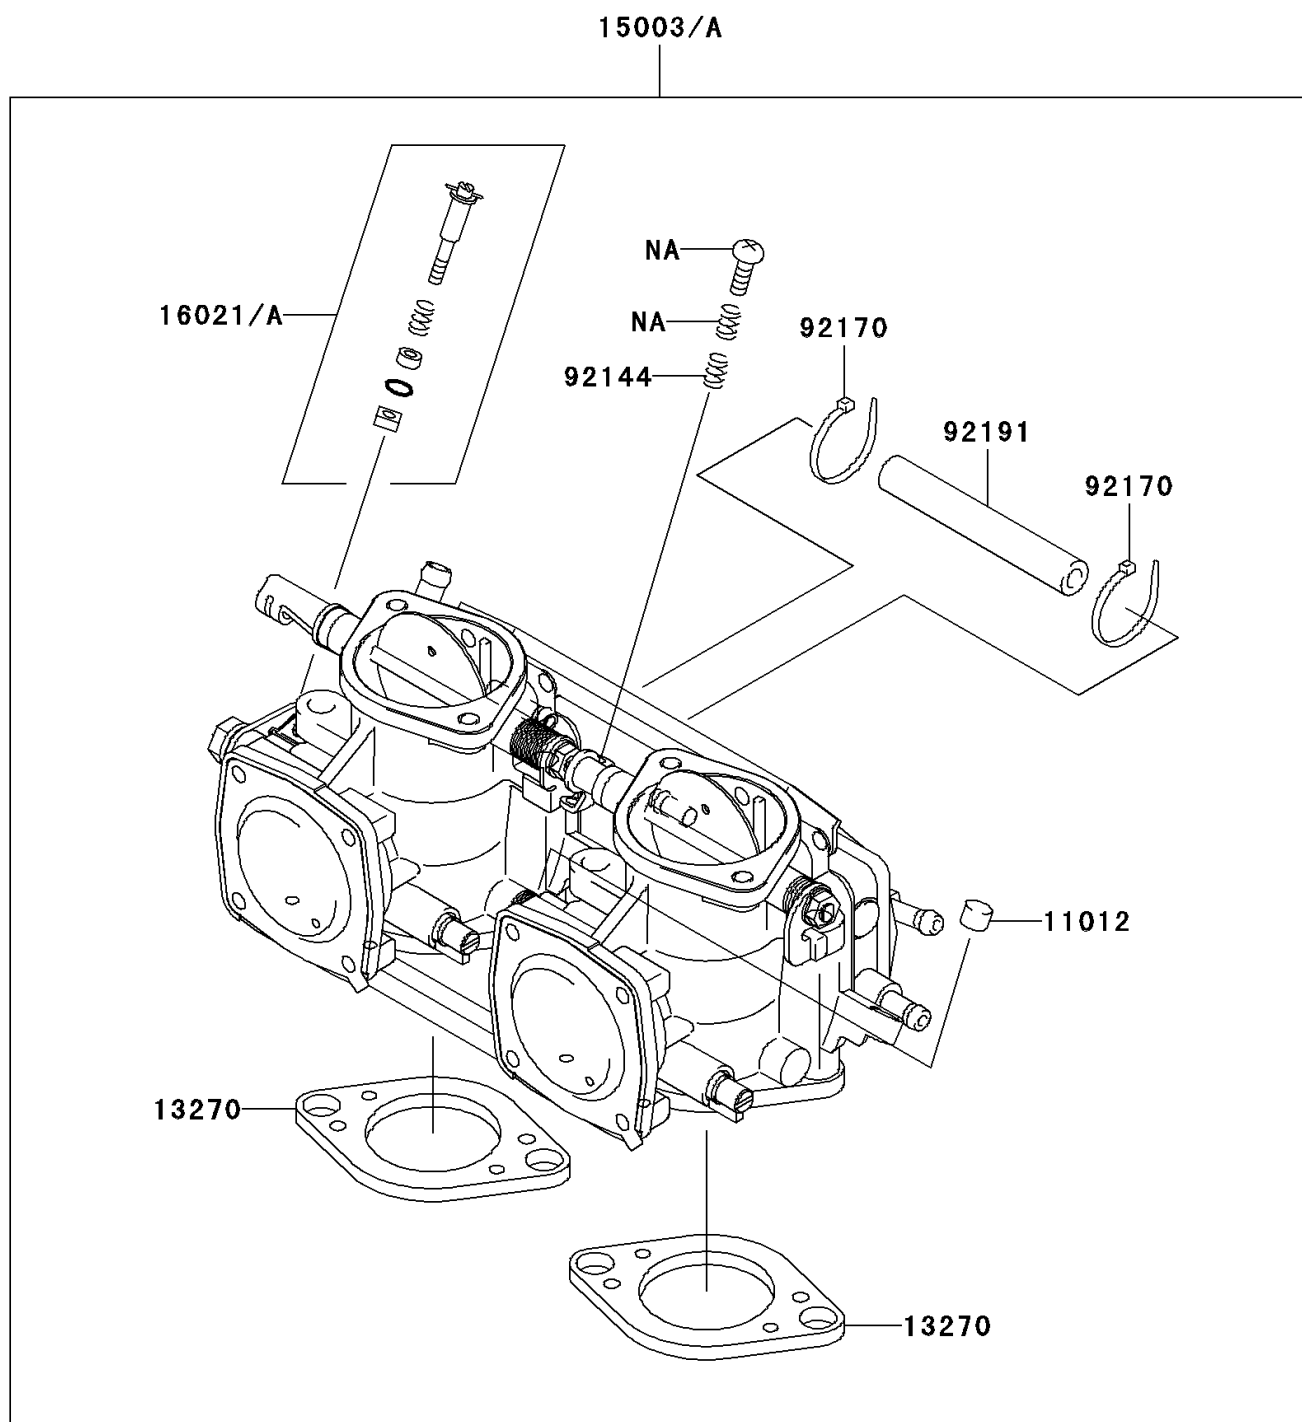

2003 800 SX-R PARTS DIAGRAM

Carburetor

E1611

2003 800 SX-R PARTS LIST

Carburetor

ITEM NAME	PART NUMBER	QUANTITY
CAP (Ref # 11012)	11012-3789	1
PLATE,CARBURETOR (Ref # 13270)	13270-3830	1
CARBURETOR-ASSY (Ref # 15003)	15003-3742	1
SCREW-THROTTLE STOP (Ref # 16021)	16021-3706	1
SPRING (Ref # 92144)	92144-3757	1
CLAMP (Ref # 92170)	92170-3749	1
TUBE,5.3X10.5X85 (Ref # 92191)	92191-3770	1