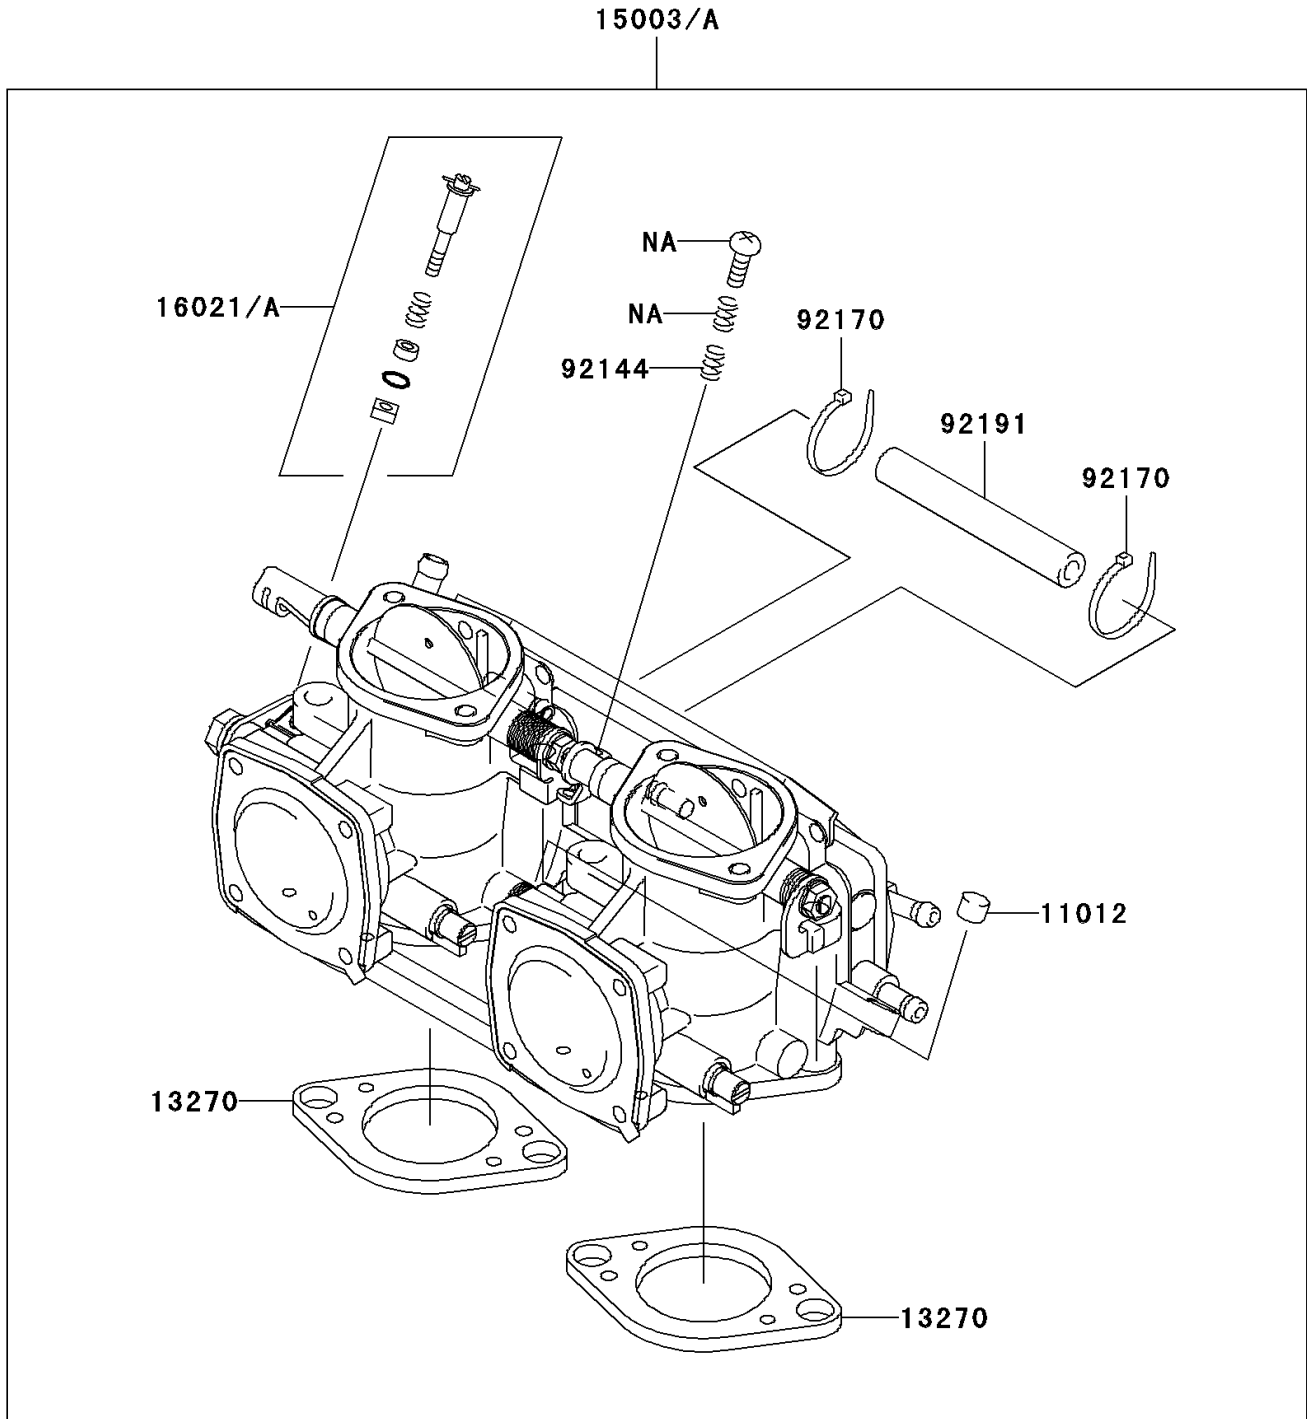

# 2003 800 SX-R PARTS DIAGRAM

Carburetor

E1611

## 2003 800 SX-R PARTS LIST

### Carburetor

ITEM NAME	PART NUMBER	QUANTITY
CAP (Ref # 11012)	11012-3789	1
PLATE,CARBURETOR (Ref # 13270)	13270-3830	2
CARBURETOR-ASSY (Ref # 15003)	15003-3742	1
SCREW-THROTTLE STOP (Ref # 16021)	16021-3706	1
SPRING (Ref # 92144)	92144-3757	1
CLAMP (Ref # 92170)	92170-3749	2
TUBE,5.3X10.5X85 (Ref # 92191)	92191-3770	1