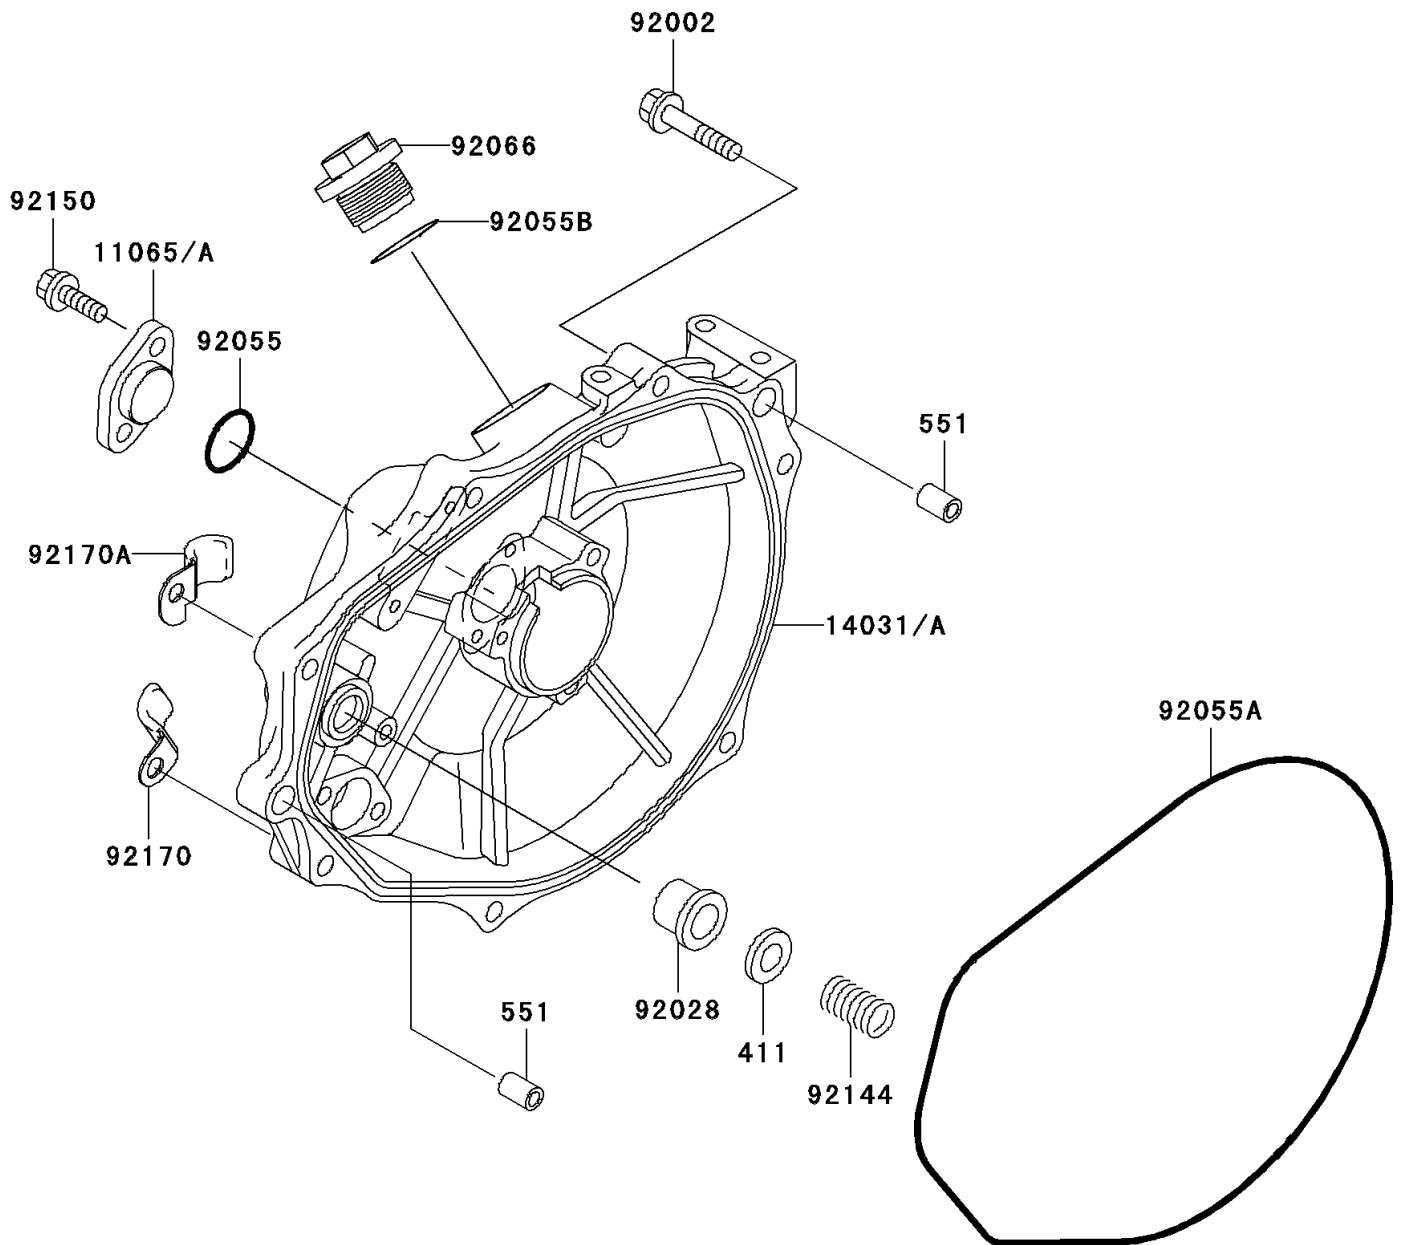

2005 800 SX-R PARTS DIAGRAM

Engine Cover(s)

E1431

2005 800 SX-R PARTS LIST

Engine Cover(s)

ITEM NAME	PART NUMBER	QUANTITY
WASHER-PLAIN,5MM (Ref # 411)	411S0500	1
PIN-DOWEL (Ref # 551)	551R0812	1
CAP (Ref # 11065A)	11065-3725	1
COVER-GENERATOR (Ref # 14031A)	14031-3735	1
BOLT,6X30 (Ref # 92002)	92002-3726	1
BUSHING (Ref # 92028)	92028-3718	1
RING-O,19.5X1.5 (Ref # 92055)	92055-055	1
RING-O,GENERATOR COVER (Ref # 92055A)	92055-3712	1
RING-O (Ref # 92055B)	92055-515	1
PLUG (Ref # 92066)	92066-3739	1
SPRING (Ref # 92144)	92144-3728	1
BOLT,6X18 (Ref # 92150)	92150-3729	1
CLAMP (Ref # 92170)	92170-3735	1
CLAMP (Ref # 92170A)	92170-3736	1