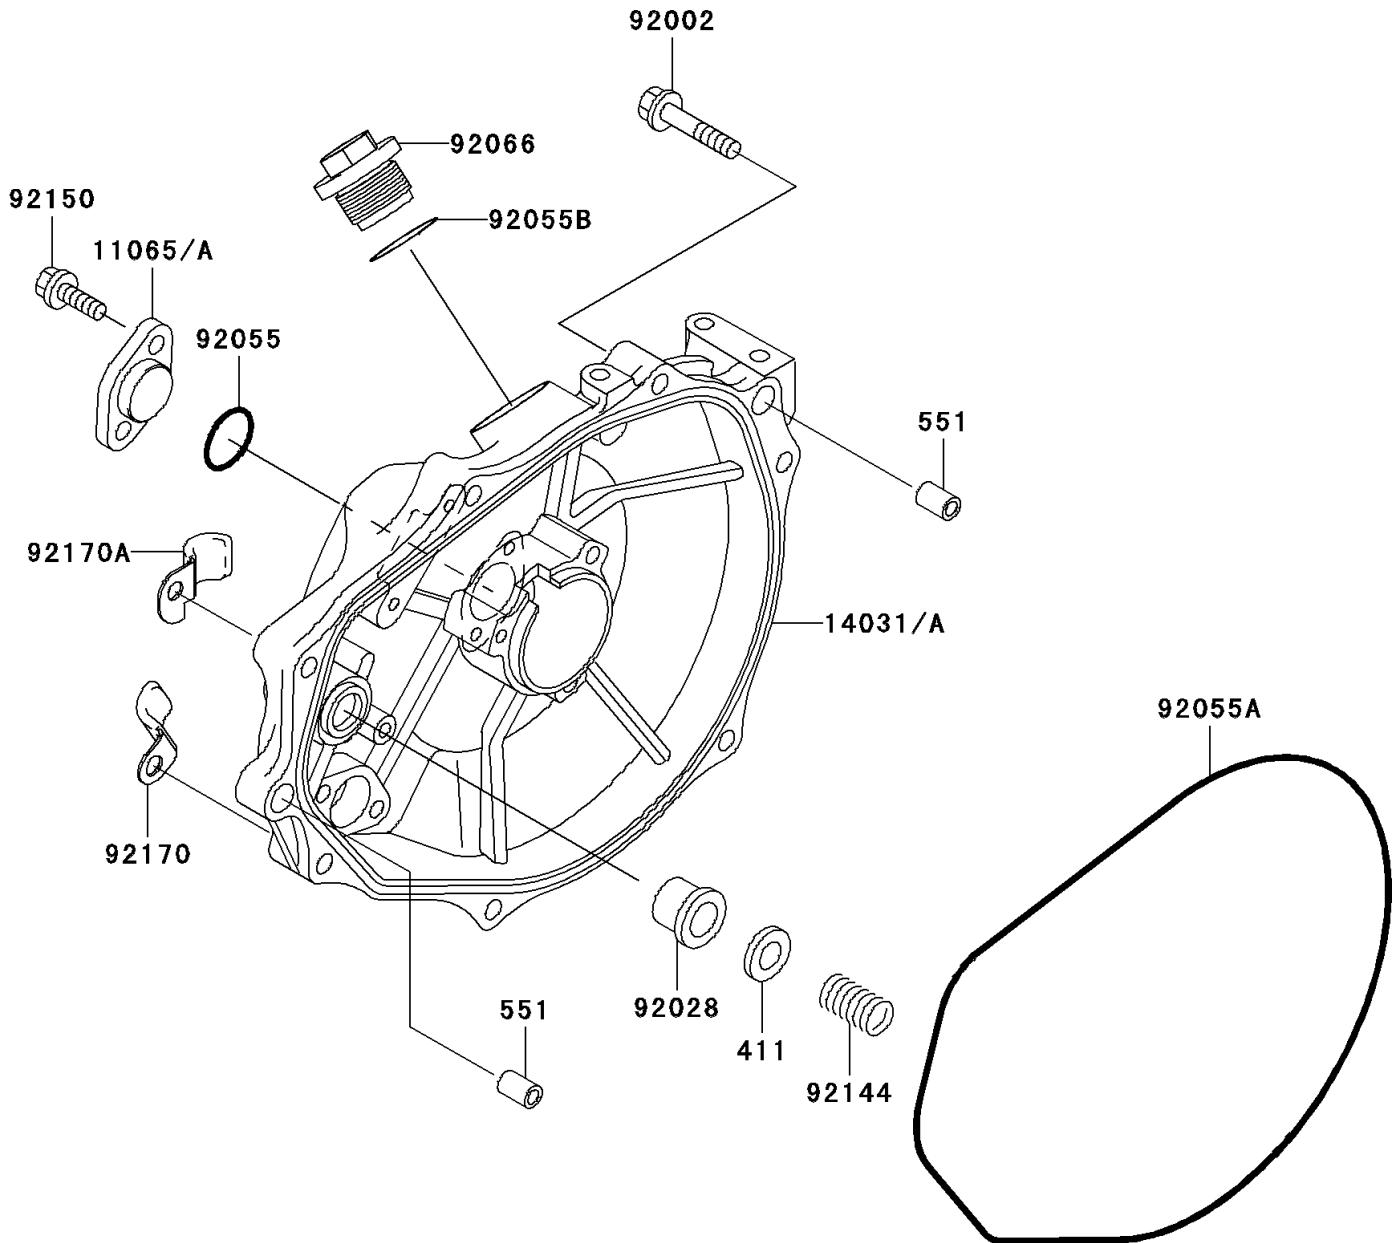

2003 800 SX-R PARTS DIAGRAM

Engine Cover(s)

E1431

2003 800 SX-R PARTS LIST

Engine Cover(s)

ITEM NAME	PART NUMBER	QUANTITY
WASHER-PLAIN,5MM (Ref # 411)	411S0500	1
PIN-DOWEL (Ref # 551)	551R0812	2
CAP (Ref # 11065)	11065-3720	1
COVER-GENERATOR (Ref # 14031)	14031-3731	1
BOLT,6X30 (Ref # 92002)	92002-3726	7
BUSHING (Ref # 92028)	92028-3718	1
RING-O,19.5X1.5 (Ref # 92055)	92055-055	1
RING-O,GENERATOR COVER (Ref # 92055A)	92055-3712	1
RING-O (Ref # 92055B)	92055-515	1
PLUG (Ref # 92066)	92066-3739	1
SPRING (Ref # 92144)	92144-3728	1
BOLT,6X18 (Ref # 92150)	92150-3729	2
CLAMP (Ref # 92170)	92170-3735	1
CLAMP (Ref # 92170A)	92170-3736	1