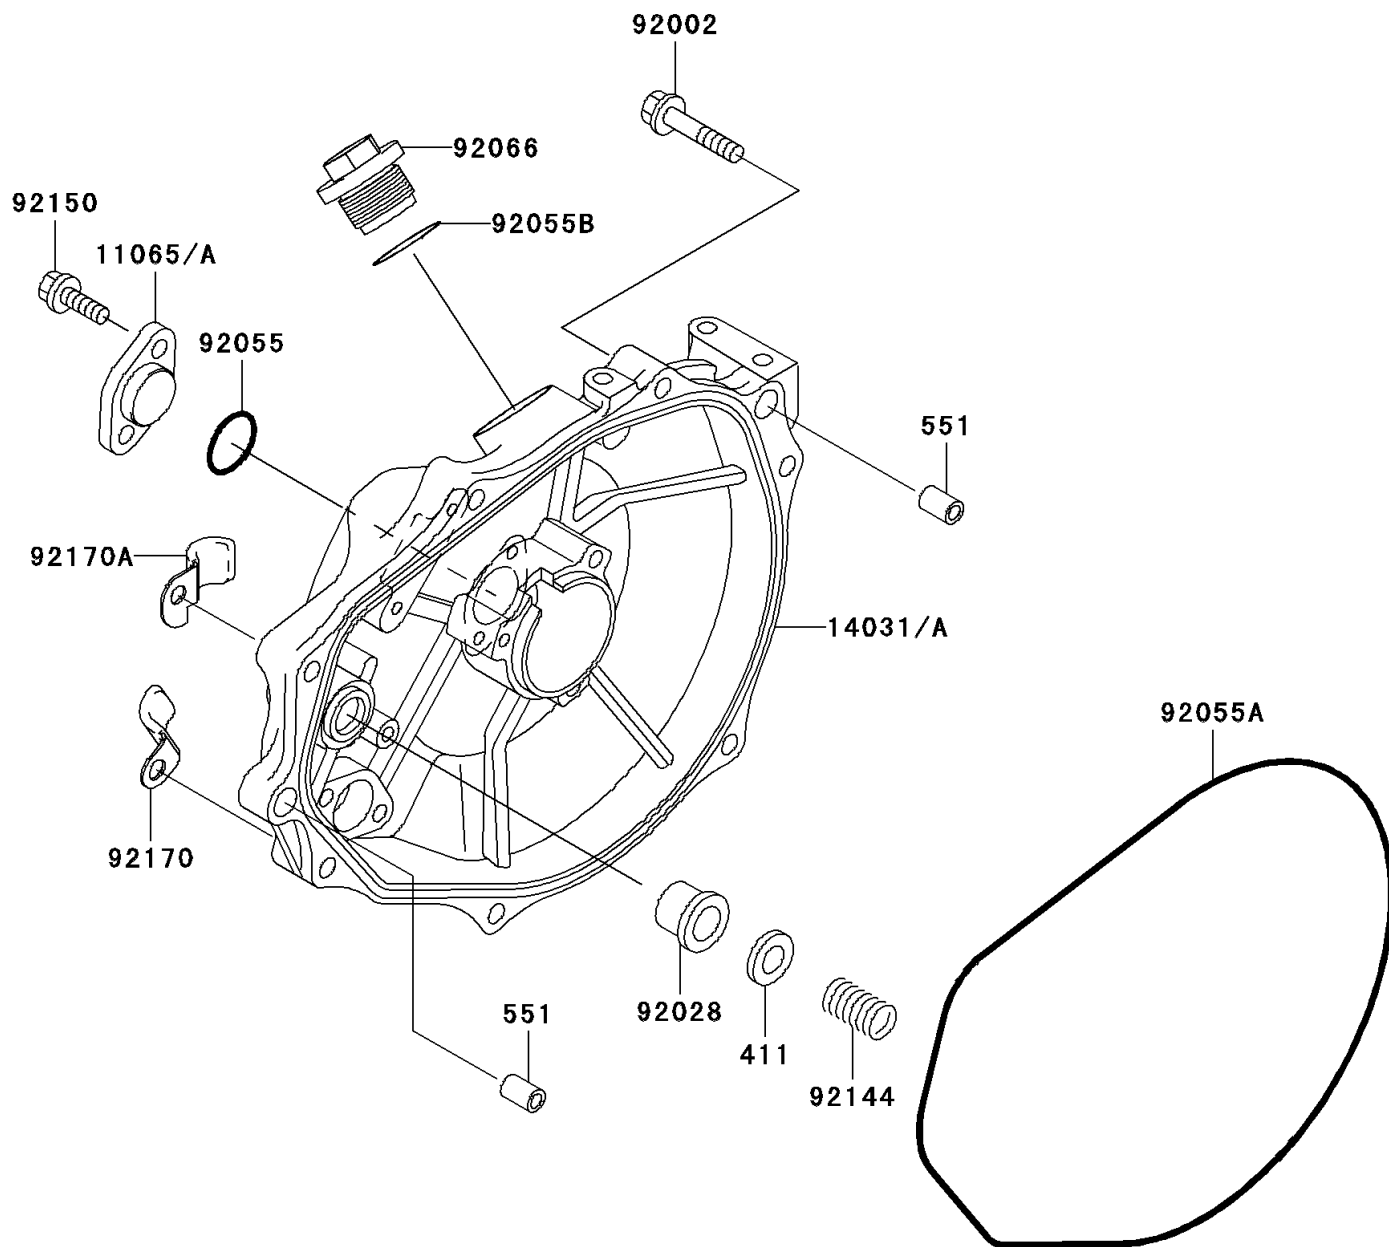

2003 800 SX-R PARTS DIAGRAM

Engine Cover(s)

E1431

2003 800 SX-R PARTS LIST

Engine Cover(s)

ITEM NAME	PART NUMBER	QUANTITY
WASHER-PLAIN,5MM (Ref # 411)	411S0500	1
PIN-DOWEL (Ref # 551)	551R0812	1
CAP (Ref # 11065)	11065-3720	1
COVER-GENERATOR (Ref # 14031)	14031-3731	1
BOLT,6X30 (Ref # 92002)	92002-3726	1
BUSHING (Ref # 92028)	92028-3718	1
RING-O,19.5X1.5 (Ref # 92055)	92055-055	1
RING-O,GENERATOR COVER (Ref # 92055A)	92055-3712	1
RING-O (Ref # 92055B)	92055-515	1
PLUG (Ref # 92066)	92066-3739	1
SPRING (Ref # 92144)	92144-3728	1
BOLT,6X18 (Ref # 92150)	92150-3729	1
CLAMP (Ref # 92170)	92170-3735	1
CLAMP (Ref # 92170A)	92170-3736	1