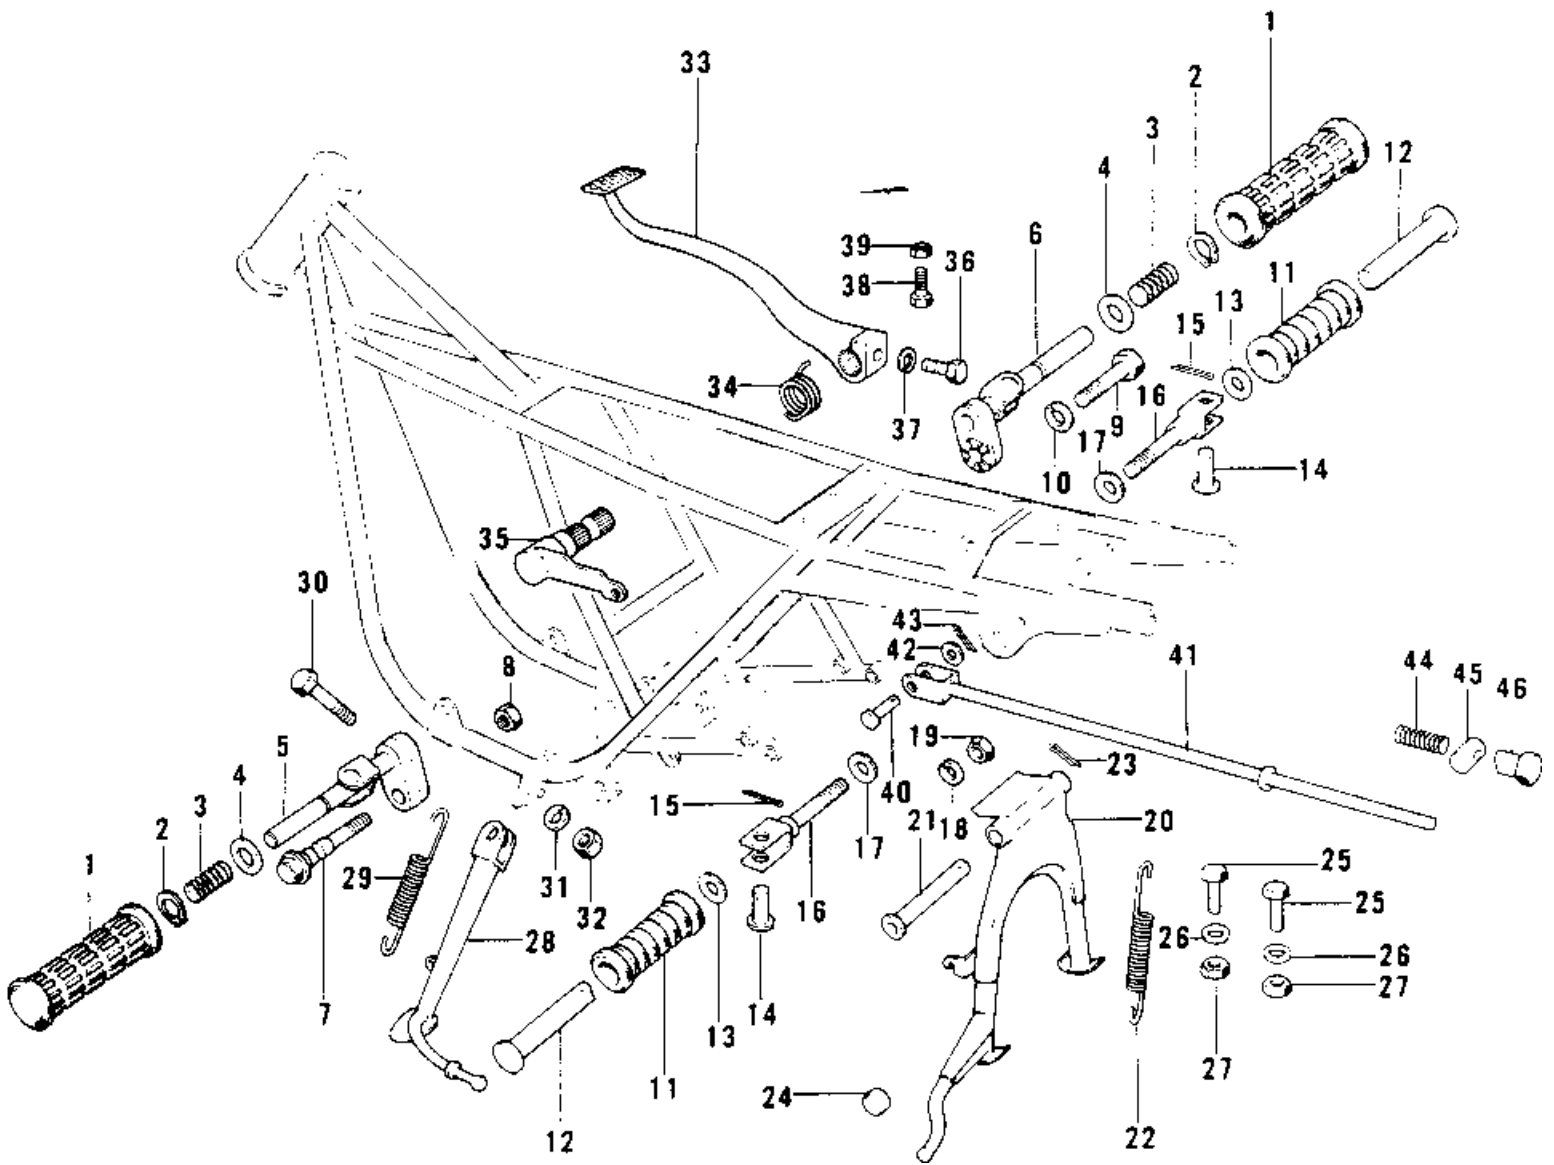

1972 Mach IV PARTS DIAGRAM

FOOTRESTS/STANDS/BRAKE PEDAL

1972 Mach IV PARTS LIST

FOOTRESTS/STANDS/BRAKE PEDAL

ITEM NAME	PART NUMBER	QUANTITY
RUBBER-FOOTREST (Ref # 1)	92076-019	2
RUBBER,FOOTRESTBAR (Ref # 1)	92076-026	2
CIRCLIP 16MM (Ref # 2)	480J1600	2
SPRING-FOOTREST PEG (Ref # 3)	34006-003	2
WASHER-PLAIN (Ref # 4)	92022-221	2
BAR FOOTREST,L.H (Ref # 5)	34003-026	1
BAR-FOOTREST,R.H (Ref # 6)	34003-025	1
BOLT-L.H FOOT BAR FIT (Ref # 7)	92003-071	1
BOLT,CHANGE PEDAL (Ref # 7)	92003-117	1
NUT-HEX-FINE,12MM (Ref # 8)	315B1200	1
BOLT-HEX HEAD,12X40 (Ref # 9)	113N1240A	1
WASHER SPRING 12MM (Ref # 10)	461F1200	1
RUBBER,REAR FOOTREST (Ref # 11)	92076-024	2
RUBBER,REAR FOOTREST (Ref # 11)	92076-024	2
BAR-RR FOOTREST (OPT) (Ref # 12)	34028-009	2
WASHER-PLAIN (OPT) (Ref # 13)	92022-199	2
PIN (Ref # 14)	92043-1464	2
PIN COTTER 2.0X15 (Ref # 15)	550D2015	2
HOLDER-STEP RR (Ref # 16)	34029-008	2
WASHER PLAIN 10MM (Ref # 17)	411B1000	4
WASHER SPRING 10MM (Ref # 18)	461F1000	2
NUT,10MM (Ref # 19)	314B1000	2
NUT,LOCK,10MM (Ref # 19)	92019-021	2
STAND-MAIN (Ref # 20)	34011-027	1
STAND-MAIN (Ref # 20)	34011-033	1
SHAFT MAIN STAND (Ref # 21)	34019-011	1
SPRING-MAIN STAND (Ref # 22)	34023-010	1
SPRING,CENTER STAND (Ref # 22)	92081-1585	1
SPRING,CENTER STAND (Ref # 22)	92081-1585	1