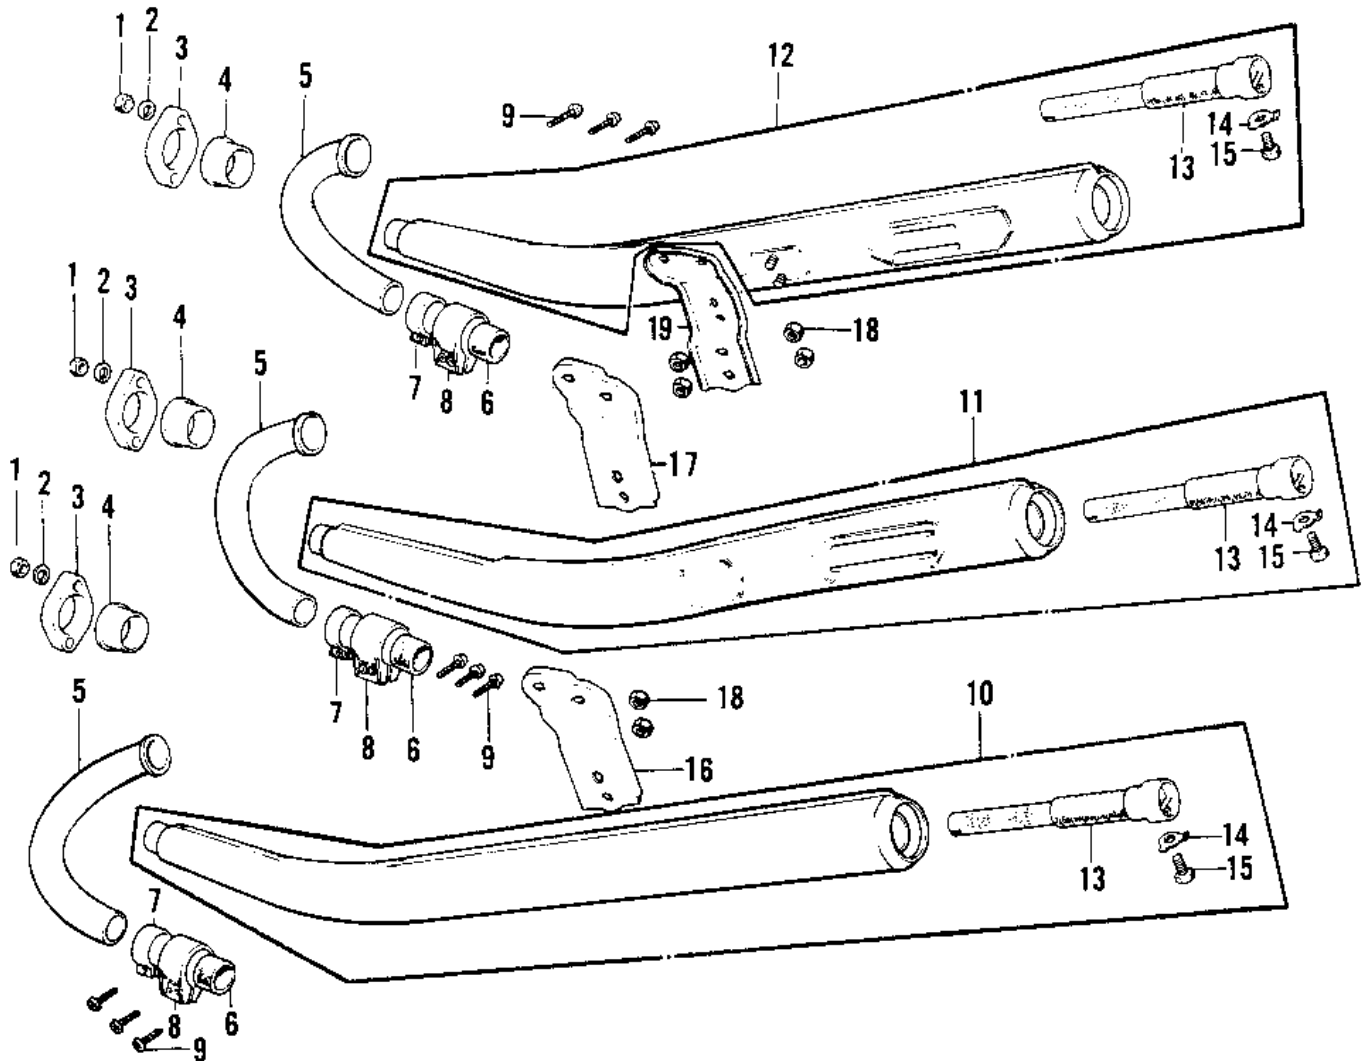

# 1974 Mach IV PARTS DIAGRAM

MUFFLERS (H2-B/C)

# 1974 Mach IV PARTS LIST

## MUFFLERS (H2-B/C)

ITEM NAME	PART NUMBER	QUANTITY
NUT,8MM (Ref # 1)	311B0800	
WASHER SPRING 8MM (Ref # 2)	461F0800	
HOLDER,EXHAUST (Ref # 3)	18069-049	
INSERT,EXH PIPE HLDR (Ref # 4)	18070-011	
PIPE,EXHAUST (Ref # 5)	18049-102	
CONNECTOR MUFFLER (Ref # 6)	18043-010	
HOLDER MUFFLER CONECT (Ref # 7)	18044-007	
HOLDER MUFFLER CONECT (Ref # 8)	18044-006	
SCREW PAN HEAD 6X30 (Ref # 9)	220B0630	
MUFFLER ASSY,L.H (Ref # 10)	18001-143	
MUFFLER ASSY,CENTER (Ref # 11)	18001-144	
MUFFLER ASSY,R.H (Ref # 12)	18001-145	
BAFFLE TUBE (Ref # 13)	18033-056	
WASHER LOCK 6MM (Ref # 14)	92024-016	
BOLT-UPSET,6X12 (Ref # 15)	112G0612	
BRACKET,L.H MUFFLER (Ref # 16)	18061-051	
BRACKET,CNT MUFFLER (Ref # 17)	18061-052	
NUT,8MM (Ref # 18)	311B0800	
BRACKET,R.H MUFFLER (Ref # 19)	18061-053	