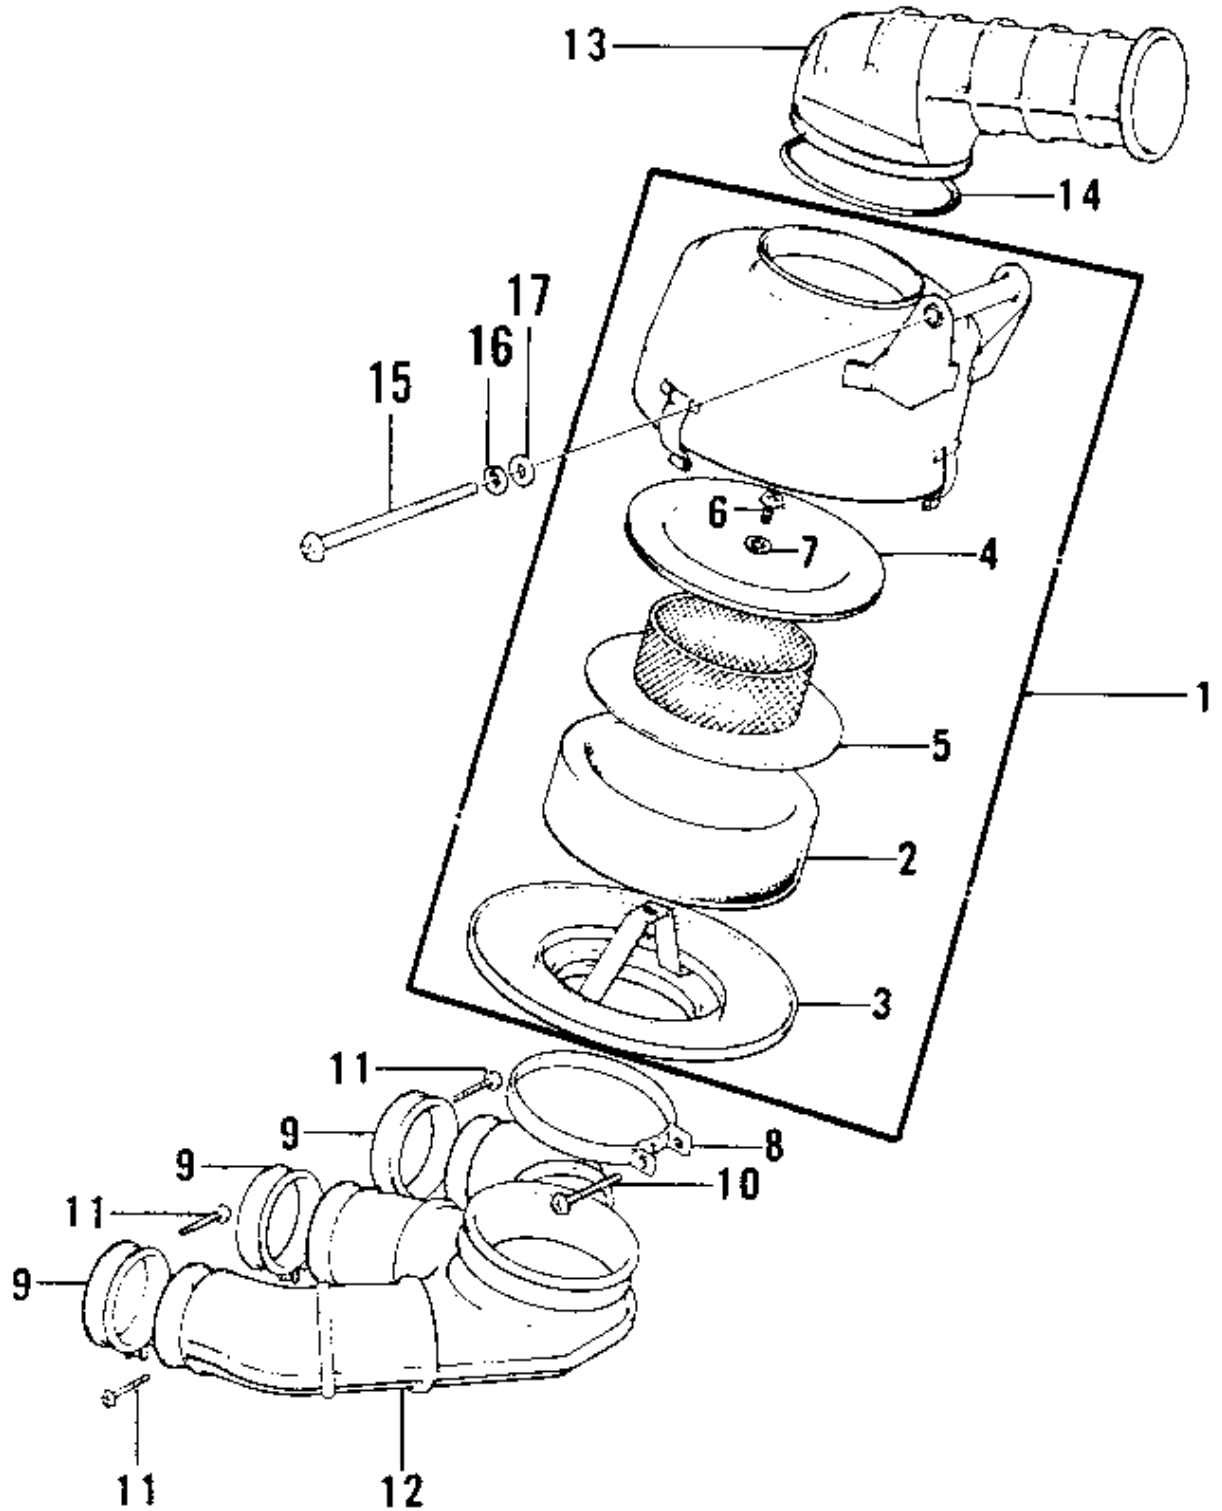

1974 Mach IV PARTS DIAGRAM

AIR CLEANER

1974 Mach IV PARTS LIST

AIR CLEANER

ITEM NAME	PART NUMBER	QUANTITY
AIR CLEANER ASSY (Ref # 1)	11010-050	
ELEMENT,AIR,CLNR (Ref # 2)	11013-033	
CAP-AIR CLEANER,LOWER (Ref # 3)	11012-024	
CAP-AIR CLEANER,UPPER (Ref # 4)	11012-025	
WIRE NET-AIR CLEANER (Ref # 5)	11014-005	
SCREW PAN HEAD 6X12 (Ref # 6)	220B0612	
WASHER SPRING 6MM (Ref # 7)	461F0600	
CLAMP-AIR CLEANER (Ref # 8)	92037-060	
CLAMP-INLET PIPE (Ref # 9)	92037-061	
SCREW PAN HEAD 6X35 (Ref # 10)	220B0635	
SCREW-PAN-CROS (Ref # 11)	220B0535	
INLET PIPE (Ref # 12)	11015-032	
SILENCER (Ref # 13)	11016-005	
SPRING-COIL (Ref # 14)	92081-102	
SCREW PAN HEAD 6X110 (Ref # 15)	220B06110	
WASHER SPRING 6MM (Ref # 16)	461F0600	
WASHER PLAIN 6MM (Ref # 17)	411B0600	