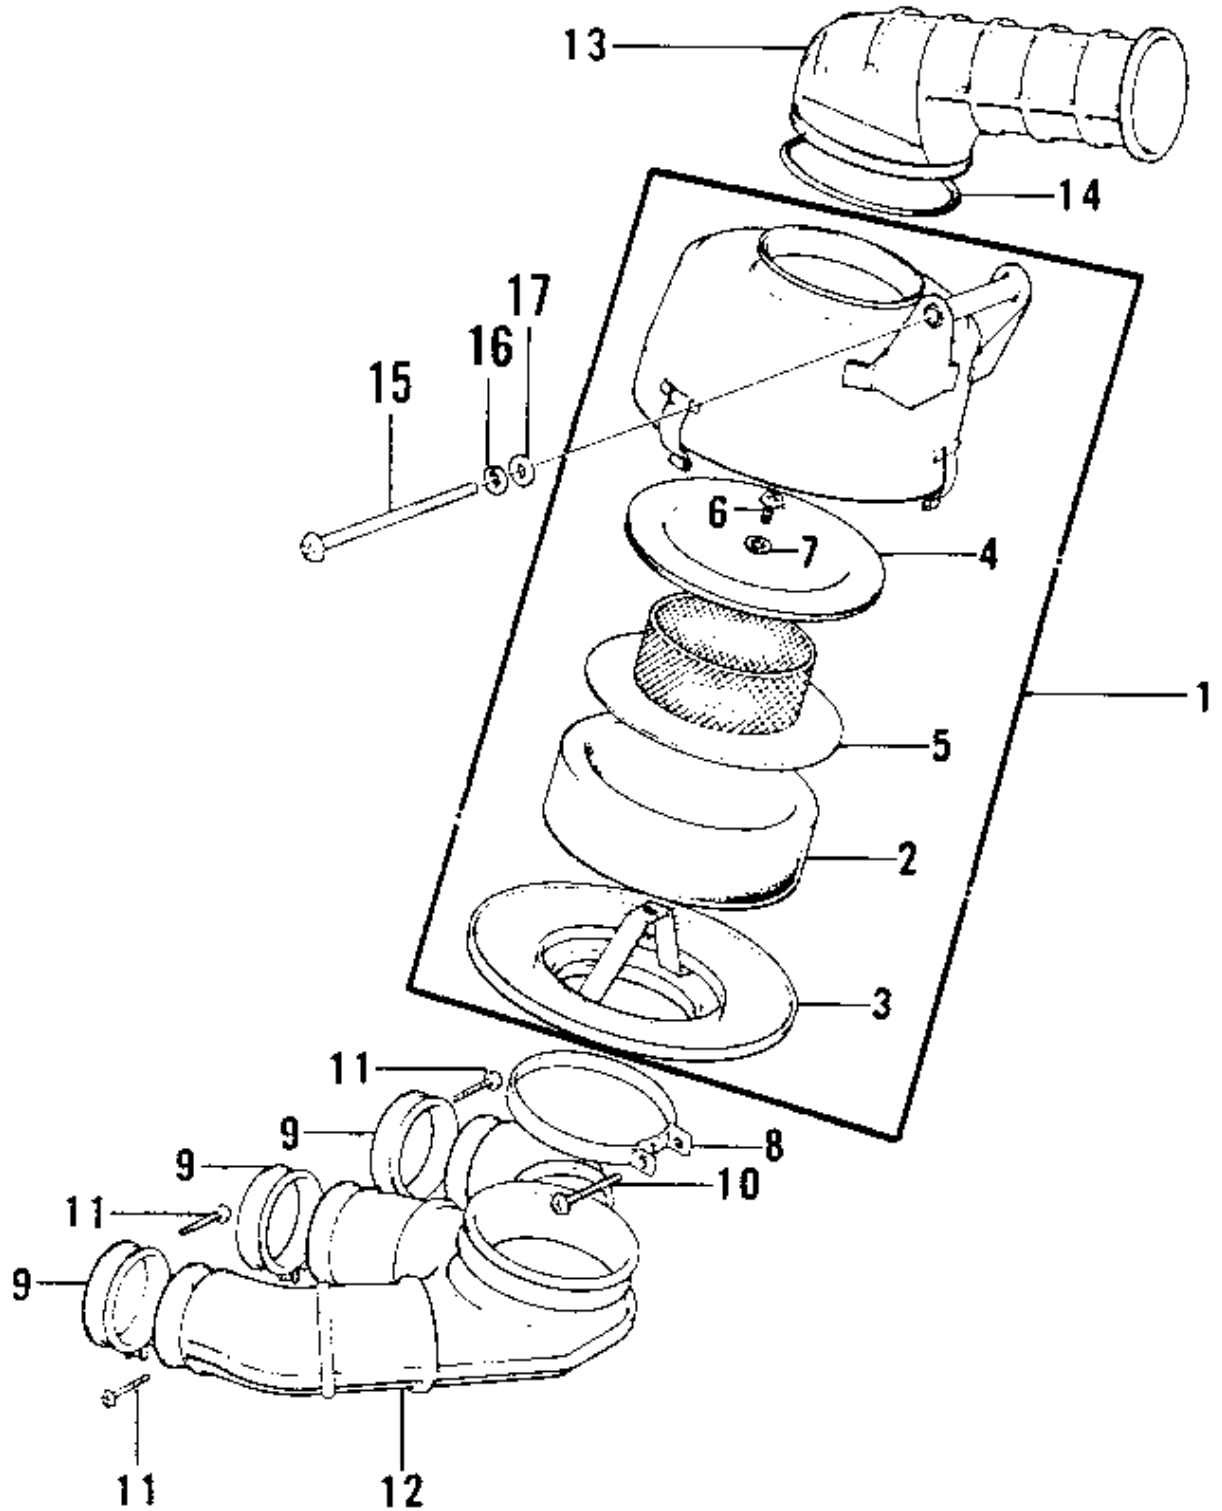

1972 Mach IV PARTS DIAGRAM

AIR CLEANER

1972 Mach IV PARTS LIST

AIR CLEANER

ITEM NAME	PART NUMBER	QUANTITY
AIR CLEANER ASSY (Ref # 1)	11010-050	1
ELEMENT,AIR,CLNR (Ref # 2)	11013-033	1
CAP-AIR CLEANER,LOWER (Ref # 3)	11012-024	1
CAP-AIR CLEANER,UPPER (Ref # 4)	11012-025	1
WIRE NET-AIR CLEANER (Ref # 5)	11014-005	1
SCREW PAN HEAD 6X12 (Ref # 6)	220B0612	1
WASHER SPRING 6MM (Ref # 7)	461F0600	1
CLAMP-AIR CLEANER (Ref # 8)	92037-060	1
CLAMP-INLET PIPE (Ref # 9)	92037-061	3
SCREW PAN HEAD 6X35 (Ref # 10)	220B0635	1
SCREW-PAN-CROS (Ref # 11)	220B0535	3
INLET PIPE (Ref # 12)	11015-032	1
SILENCER (Ref # 13)	11016-005	1
SPRING-COIL (Ref # 14)	92081-102	1
SCREW PAN HEAD 6X110 (Ref # 15)	220B06110	1
WASHER SPRING 6MM (Ref # 16)	461F0600	1
WASHER PLAIN 6MM (Ref # 17)	411B0600	1