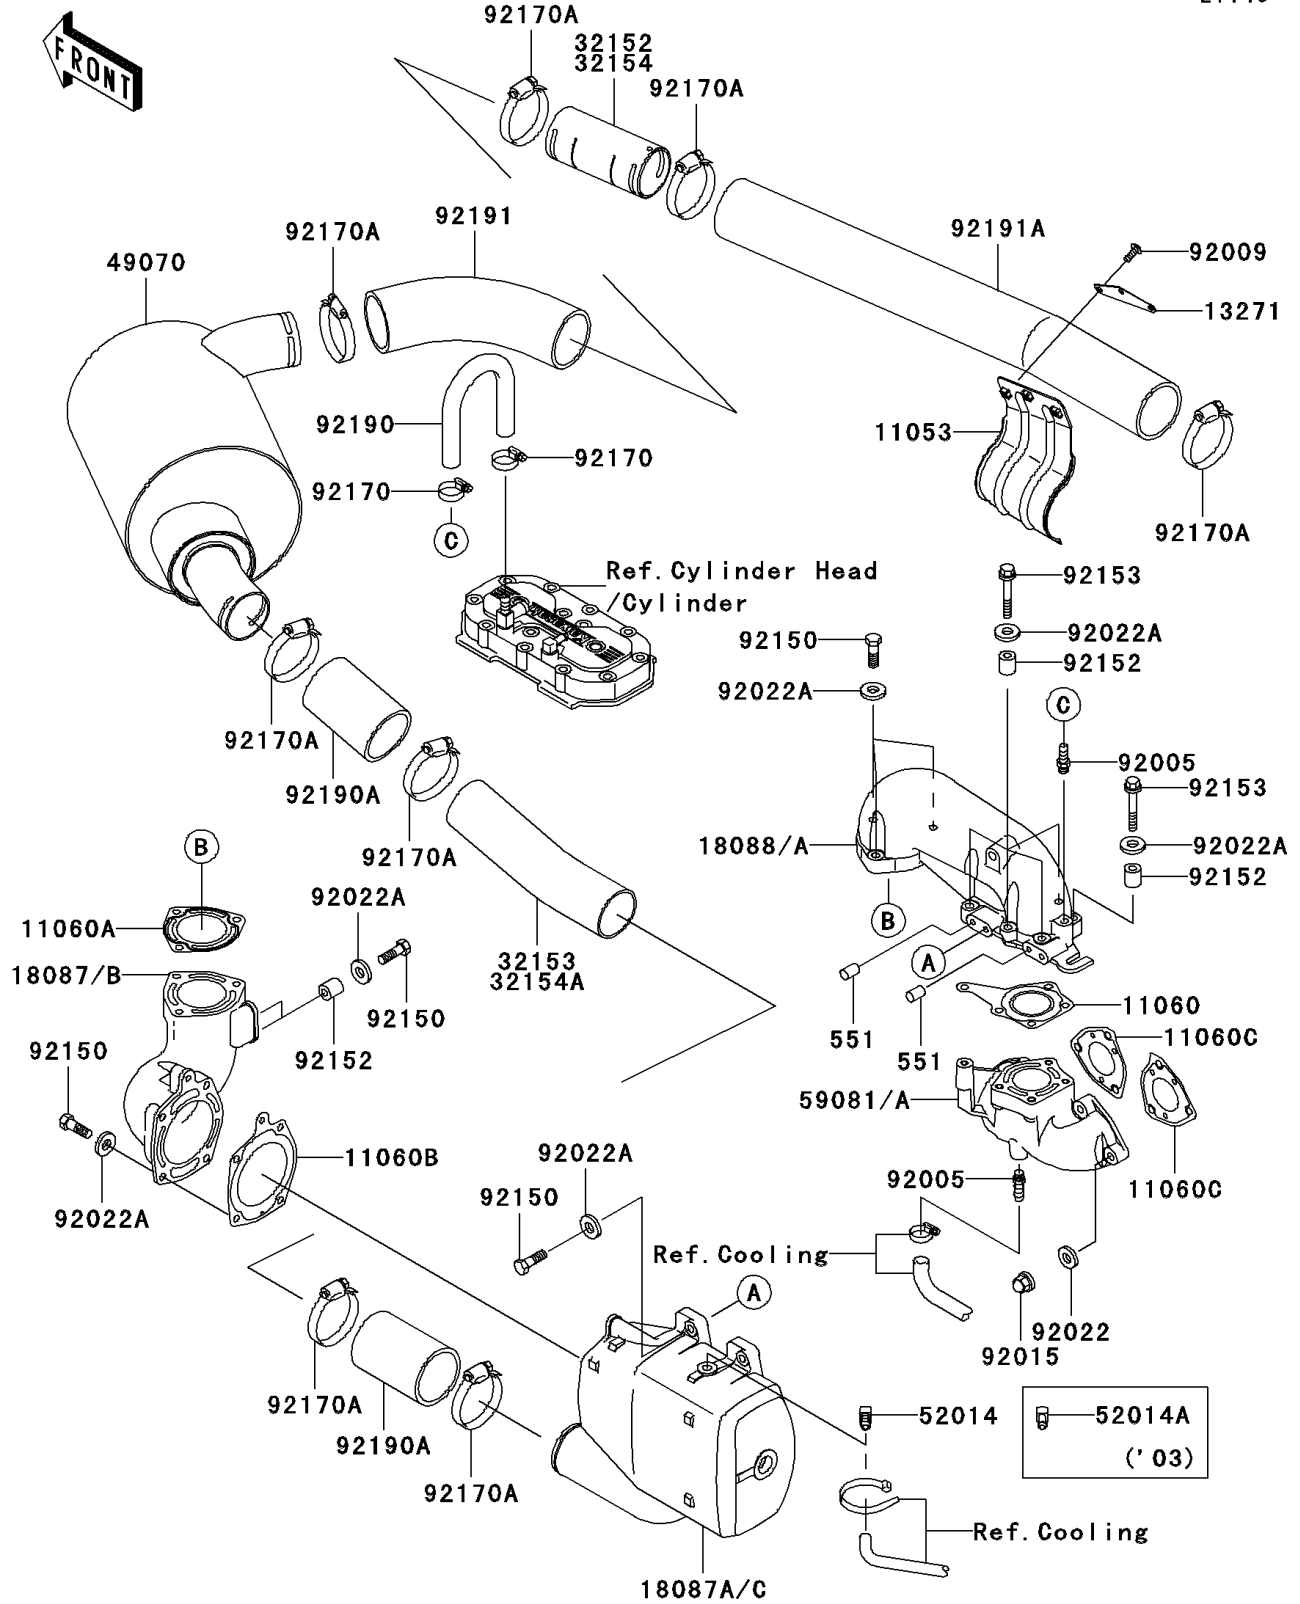

2005 800 SX-R PARTS DIAGRAM

Muffler(s)

E1140

2005 800 SX-R PARTS LIST

Muffler(s)

ITEM NAME	PART NUMBER	QUANTITY
PIN-DOWEL (Ref # 551)	551R0812	1
BRACKET (Ref # 11053)	11053-3728	1
GASKET,EXHAUST (Ref # 11060)	11060-3712	1
GASKET,MUFFLER,FR (Ref # 11060A)	11060-3713	1
GASKET,MUFFLER CHAMBER (Ref # 11060B)	11060-3714	1
GASKET,EXHAUST MANIFOLD (Ref # 11060C)	11060-3759	1
PLATE (Ref # 13271)	13271-3872	1
MUFFLER,FR (Ref # 18087B)	18087-3705	1
MUFFLER,RR (Ref # 18087C)	18087-3706	1
PIPE-EXHAUST (Ref # 18088A)	18088-3722	1
PIPE (Ref # 32154)	32154-3709	1
PIPE (Ref # 32154A)	32154-3710	1
MUFFLER-COMP (Ref # 49070)	49070-3743	1
ELBOW (Ref # 52014)	52014-3708	1
MANIFOLD-EXHAUST (Ref # 59081A)	59081-3742	1
FITTING,HOSE (Ref # 92005)	92005-3712	1
SCREW,M6X20 (Ref # 92009)	92009-3870	1
NUT,CAP,8MM (Ref # 92015)	92015-1371	1
WASHER,8.2X18X1.5 (Ref # 92022)	92022-1964	1
WASHER,8.2X18X1.5 (Ref # 92022A)	92022-3743	1
BOLT,8X35 (Ref # 92150)	92150-3833	1
COLLAR (Ref # 92152)	92152-3736	1
BOLT (Ref # 92153)	92153-1276	1
CLAMP (Ref # 92170)	92170-3718	1
CLAMP (Ref # 92170A)	92170-3754	1
TUBE,HEAD-EXHAUST PIPE (Ref # 92190)	92190-3829	1
TUBE,CHAMBER-MUFFLER (Ref # 92190A)	92190-3950	1
TUBE,WATER MUFFLER-PIPE (Ref # 92191)	92191-3953	1
TUBE,PIPE-TAILPIPE (Ref # 92191A)	92191-3954	1