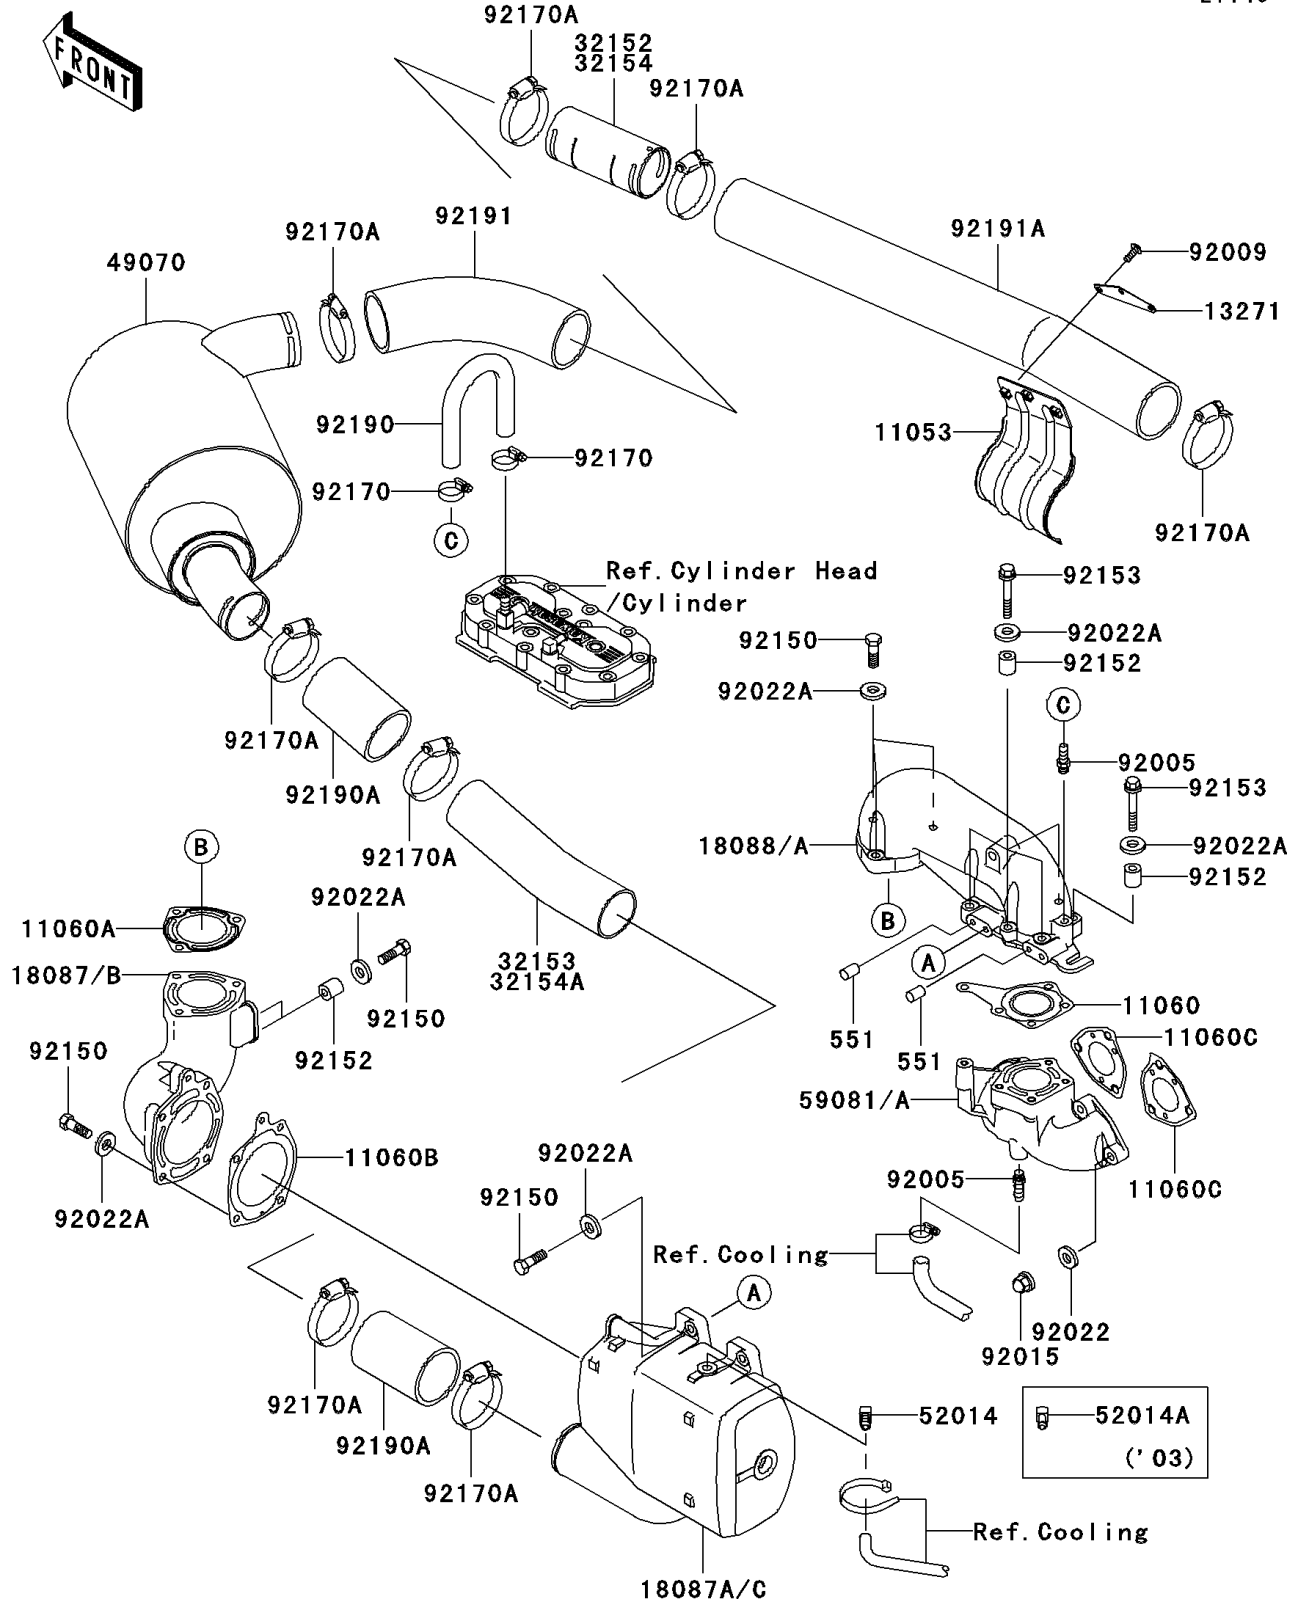

## 2003 800 SX-R PARTS DIAGRAM

Muffler(s)

E1140

## 2003 800 SX-R PARTS LIST

Muffler(s)

ITEM NAME	PART NUMBER	QUANTITY
PIN-DOWEL (Ref # 551)	551R0812	1
BRACKET (Ref # 11053)	11053-3728	1
GASKET,EXHAUST (Ref # 11060)	11060-3712	1
GASKET,MUFFLER,FR (Ref # 11060A)	11060-3713	1
GASKET,MUFFLER CHAMBER (Ref # 11060B)	11060-3714	1
GASKET,EXHAUST MANIFOLD (Ref # 11060C)	11060-3759	1
PLATE (Ref # 13271)	13271-3872	1
MUFFLER,FR (Ref # 18087)	18087-3701	1
MUFFLER,RR (Ref # 18087A)	18087-3703	1
PIPE-EXHAUST (Ref # 18088)	18088-3719	1
PIPE (Ref # 32152)	32152-3757	1
PIPE (Ref # 32153)	32153-3733	1
MUFFLER-COMP (Ref # 49070)	49070-3743	1
ELBOW (Ref # 52014A)	52014-3721	1
MANIFOLD-EXHAUST (Ref # 59081)	59081-3740	1
FITTING,HOSE (Ref # 92005)	92005-3712	1
SCREW,M6X20 (Ref # 92009)	92009-3870	1
NUT,CAP,8MM (Ref # 92015)	92015-1371	1
WASHER,8.2X18X1.5 (Ref # 92022)	92022-1964	1
WASHER,8.2X18X1.5 (Ref # 92022A)	92022-3743	1
BOLT,8X35 (Ref # 92150)	92150-3833	1
COLLAR (Ref # 92152)	92152-3736	1
BOLT (Ref # 92153)	92153-1276	1
CLAMP (Ref # 92170)	92170-3718	1
CLAMP (Ref # 92170A)	92170-3754	1
TUBE,HEAD-EXHAUST PIPE (Ref # 92190)	92190-3829	1
TUBE,CHAMBER-MUFFLER (Ref # 92190A)	92190-3950	1
TUBE,WATER MUFFLER-PIPE (Ref # 92191)	92191-3953	1
TUBE,PIPE-TAILPIPE (Ref # 92191A)	92191-3954	1