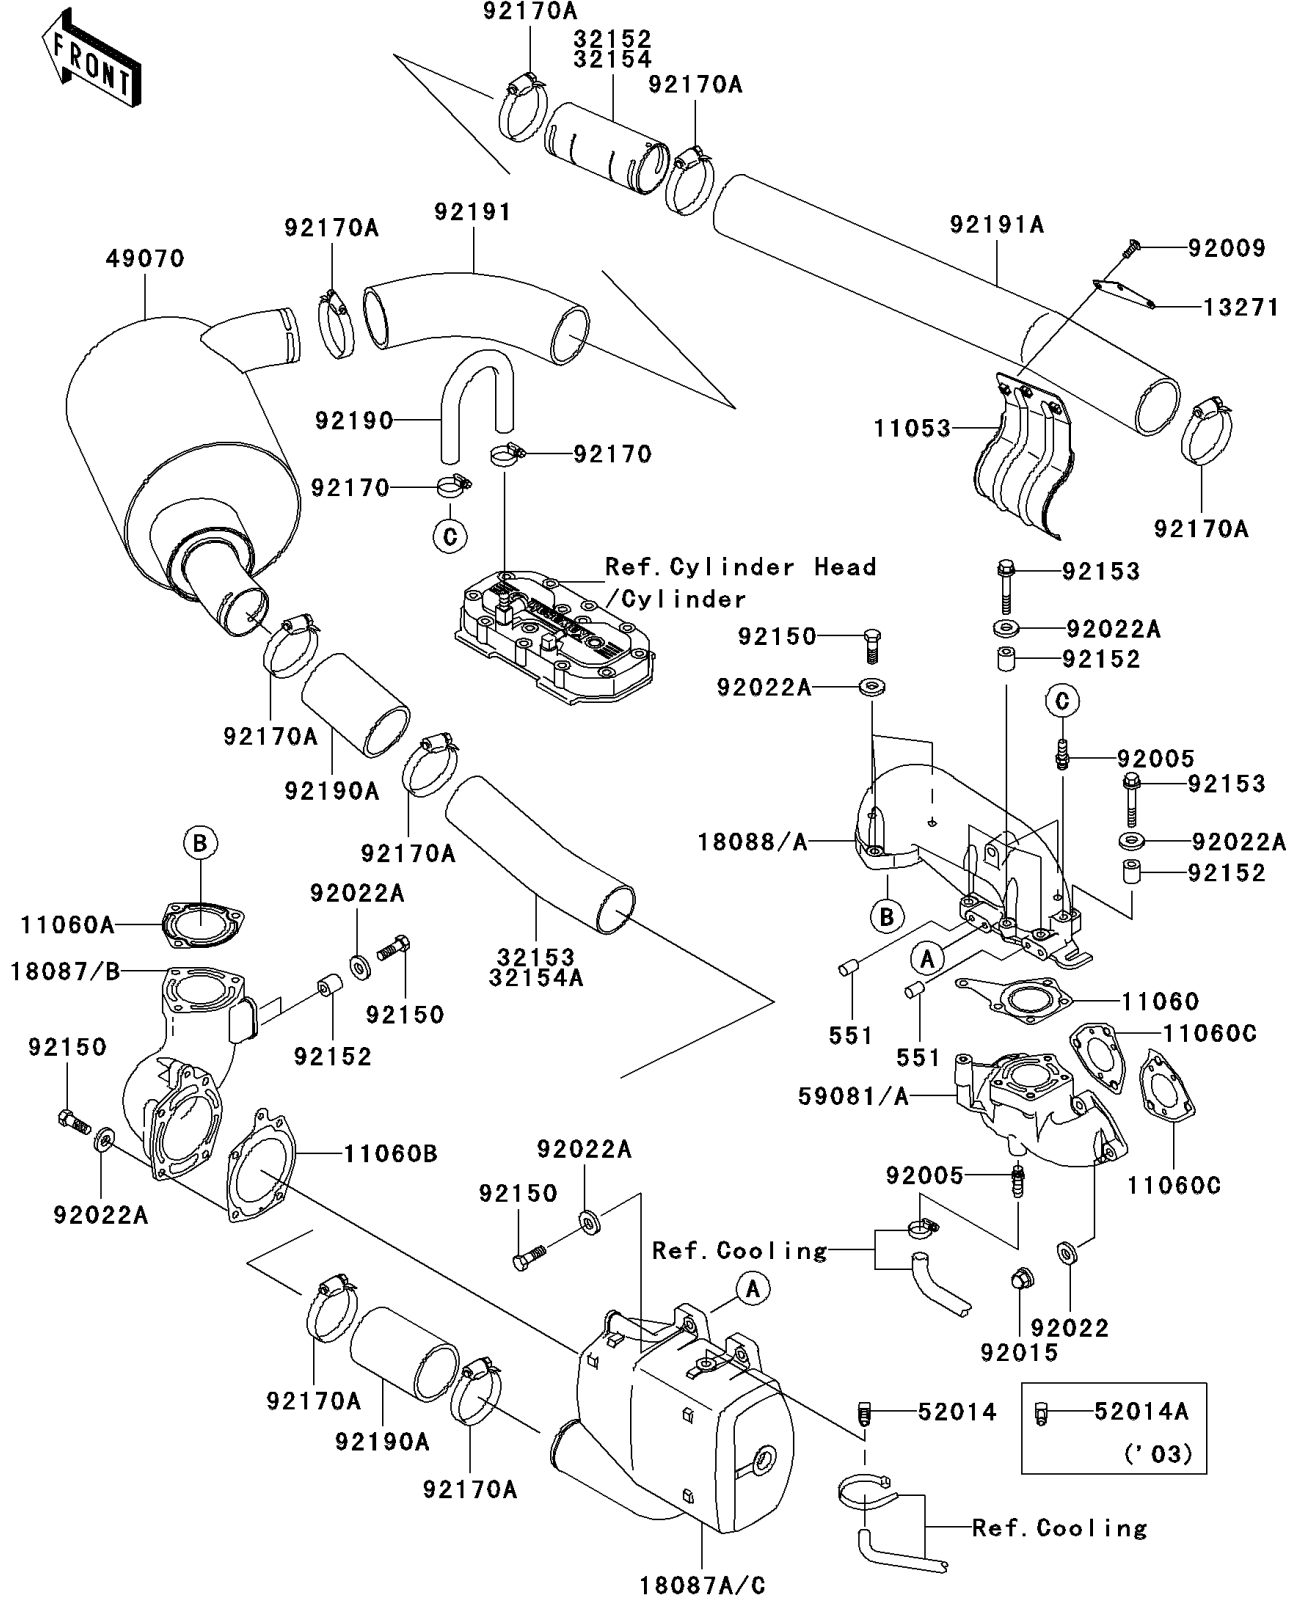

2003 800 SX-R PARTS DIAGRAM

Muffler(s)

E1140

2003 800 SX-R PARTS LIST

Muffler(s)

ITEM NAME	PART NUMBER	QUANTITY
PIN-DOWEL (Ref # 551)	551R0812	2
BRACKET (Ref # 11053)	11053-3728	1
GASKET,EXHAUST (Ref # 11060)	11060-3712	1
GASKET,MUFFLER,FR (Ref # 11060A)	11060-3713	1
GASKET,MUFFLER CHAMBER (Ref # 11060B)	11060-3714	1
GASKET,EXHAUST MANIFOLD (Ref # 11060C)	11060-3759	2
PLATE (Ref # 13271)	13271-3872	1
MUFFLER,FR (Ref # 18087)	18087-3701	1
MUFFLER,RR (Ref # 18087A)	18087-3703	1
PIPE-EXHAUST (Ref # 18088)	18088-3719	1
PIPE (Ref # 32152)	32152-3757	1
PIPE (Ref # 32153)	32153-3733	1
MUFFLER-COMP (Ref # 49070)	49070-3743	1
ELBOW (Ref # 52014A)	52014-3721	1
MANIFOLD-EXHAUST (Ref # 59081)	59081-3740	1
FITTING,HOSE (Ref # 92005)	92005-3712	2
SCREW,M6X20 (Ref # 92009)	92009-3870	3
NUT,CAP,8MM (Ref # 92015)	92015-1371	6
WASHER,8.2X18X1.5 (Ref # 92022)	92022-1964	6
WASHER,8.2X18X1.5 (Ref # 92022A)	92022-3743	16
BOLT,8X35 (Ref # 92150)	92150-3833	11
COLLAR (Ref # 92152)	92152-3736	7
BOLT (Ref # 92153)	92153-1276	5
CLAMP (Ref # 92170)	92170-3718	2
CLAMP (Ref # 92170A)	92170-3754	8
TUBE,HEAD-EXHAUST PIPE (Ref # 92190)	92190-3829	1
TUBE,CHAMBER-MUFLER (Ref # 92190A)	92190-3950	2
TUBE,WATER MUFFLER-PIPE (Ref # 92191)	92191-3953	1
TUBE,PIPE-TAILPIPE (Ref # 92191A)	92191-3954	1