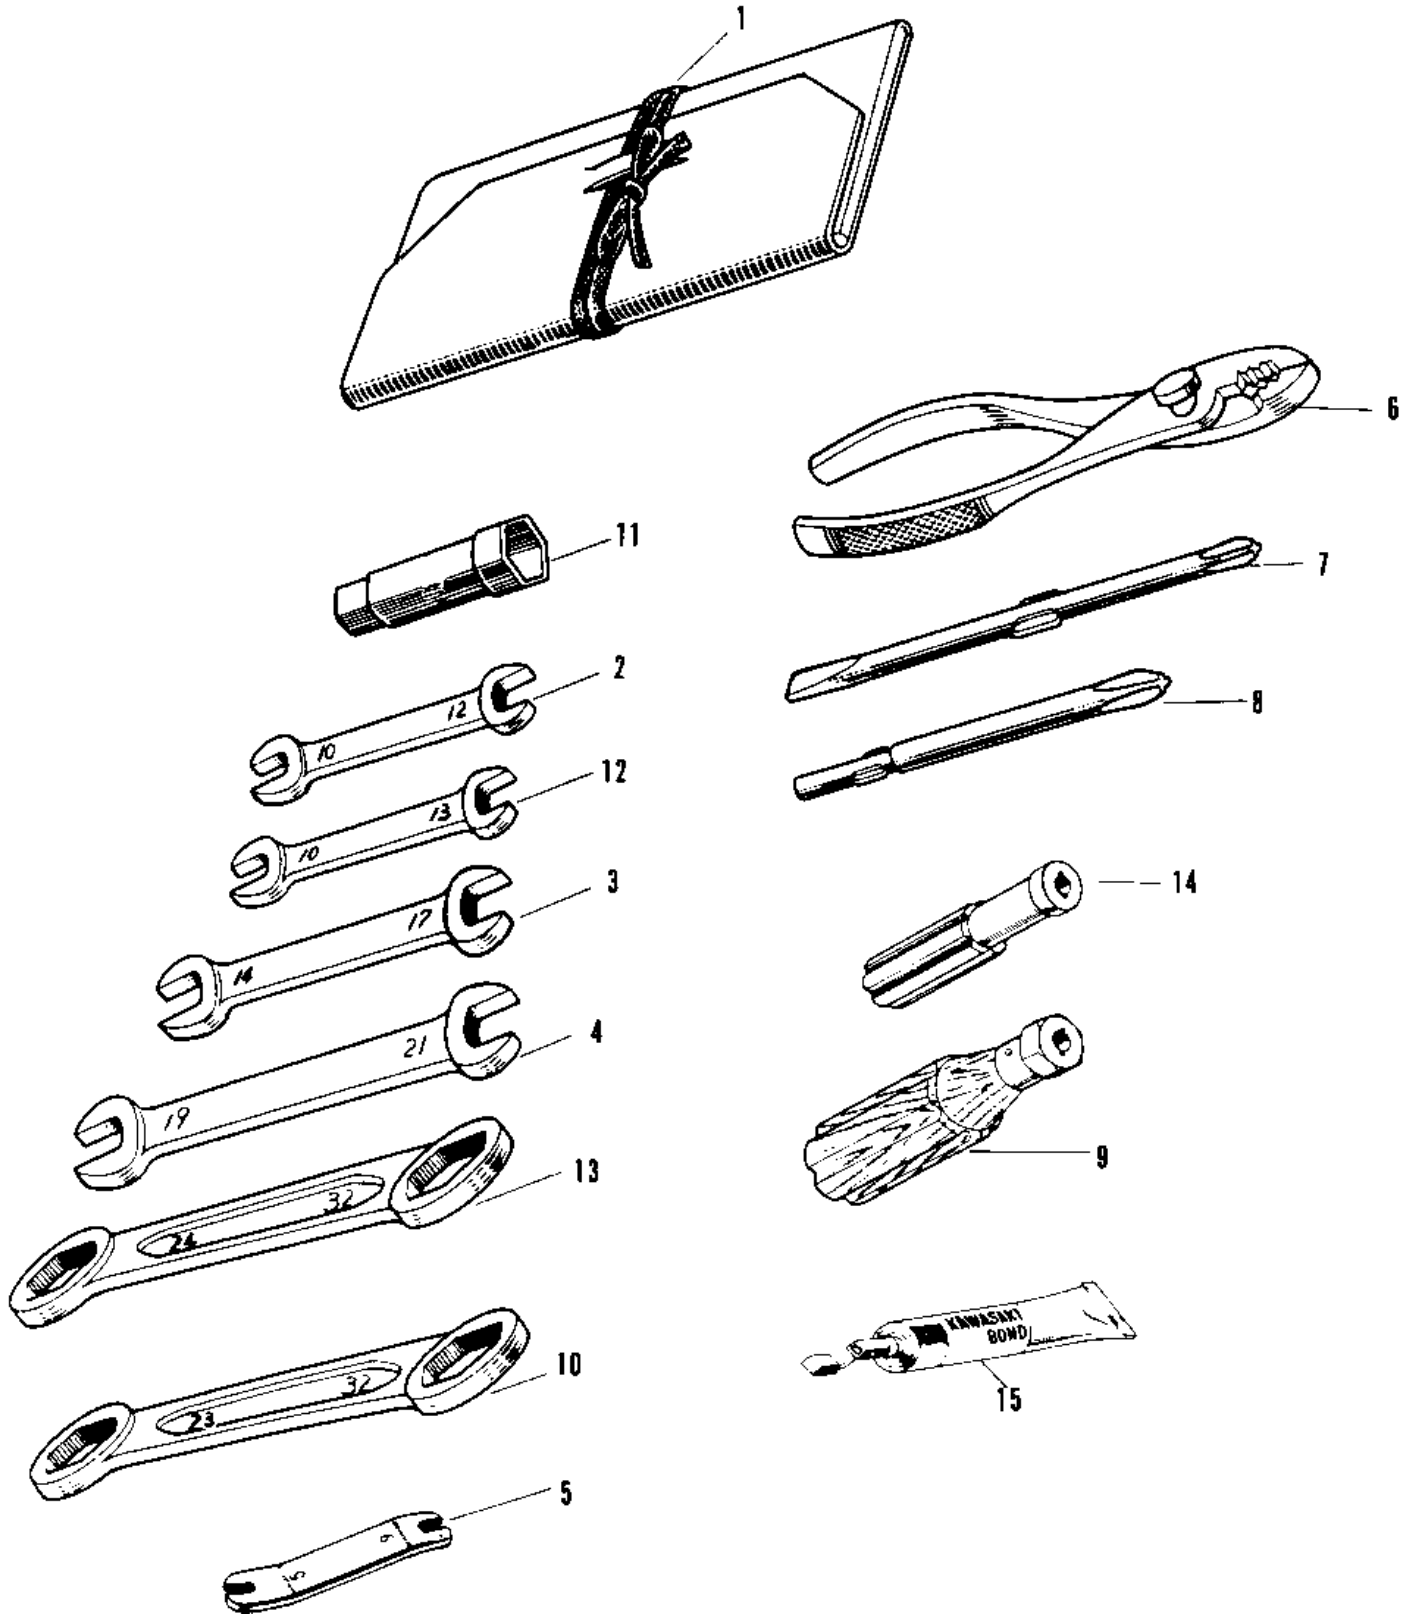

1968 W1SS PARTS DIAGRAM

OWNER TOOLS

1968 W1SS PARTS LIST

OWNER TOOLS

ITEM NAME	PART NUMBER	QUANTITY
UNAVAILABLE IN PRICE BOOK (Ref # 1~11)	56007-010	1
BAG,TOOL (Ref # 1)	56008-008	1
UNAVAILABLE IN PRICE BOOK (Ref # 2)	960B1012	1
UNAVAILABLE IN PRICE BOOK (Ref # 3)	960B1417	1
UNAVAILABLE IN PRICE BOOK (Ref # 4)	960B1921	1
WRENCH TAPPET ADJUST (Ref # 5)	92108-002	1
UNAVAILABLE IN PRICE BOOK (Ref # 6)	956P1500	1
92112-003 (Canada) (Ref # 6)	92112-001	1
UNAVAILABLE IN PRICE BOOK (Ref # 7)	92107-002	1
SCREW DRIVER #3 PHILIP (Ref # 8)	92107-005	1
UNAVAILABLE IN PRICE BOOK (Ref # 9)	92106-003	1
UNAVAILABLE IN PRICE BOOK (Ref # 10)	92109-001	1
UNAVAILABLE IN PRICE BOOK (Ref # 11)	92110-011	1
UNAVAILABLE IN PRICE BOOK (Ref # 1~8, 1)	56007-015	1
UNAVAILABLE IN PRICE BOOK (Ref # 12)	960B1013	1
WRENCH BOX 24X32 (Ref # 13)	92109-002	1
92106-1001 (Canada) (Ref # 14)	92106-002	1
LIQUID GASKET (Ref # 15)	92104-002	1