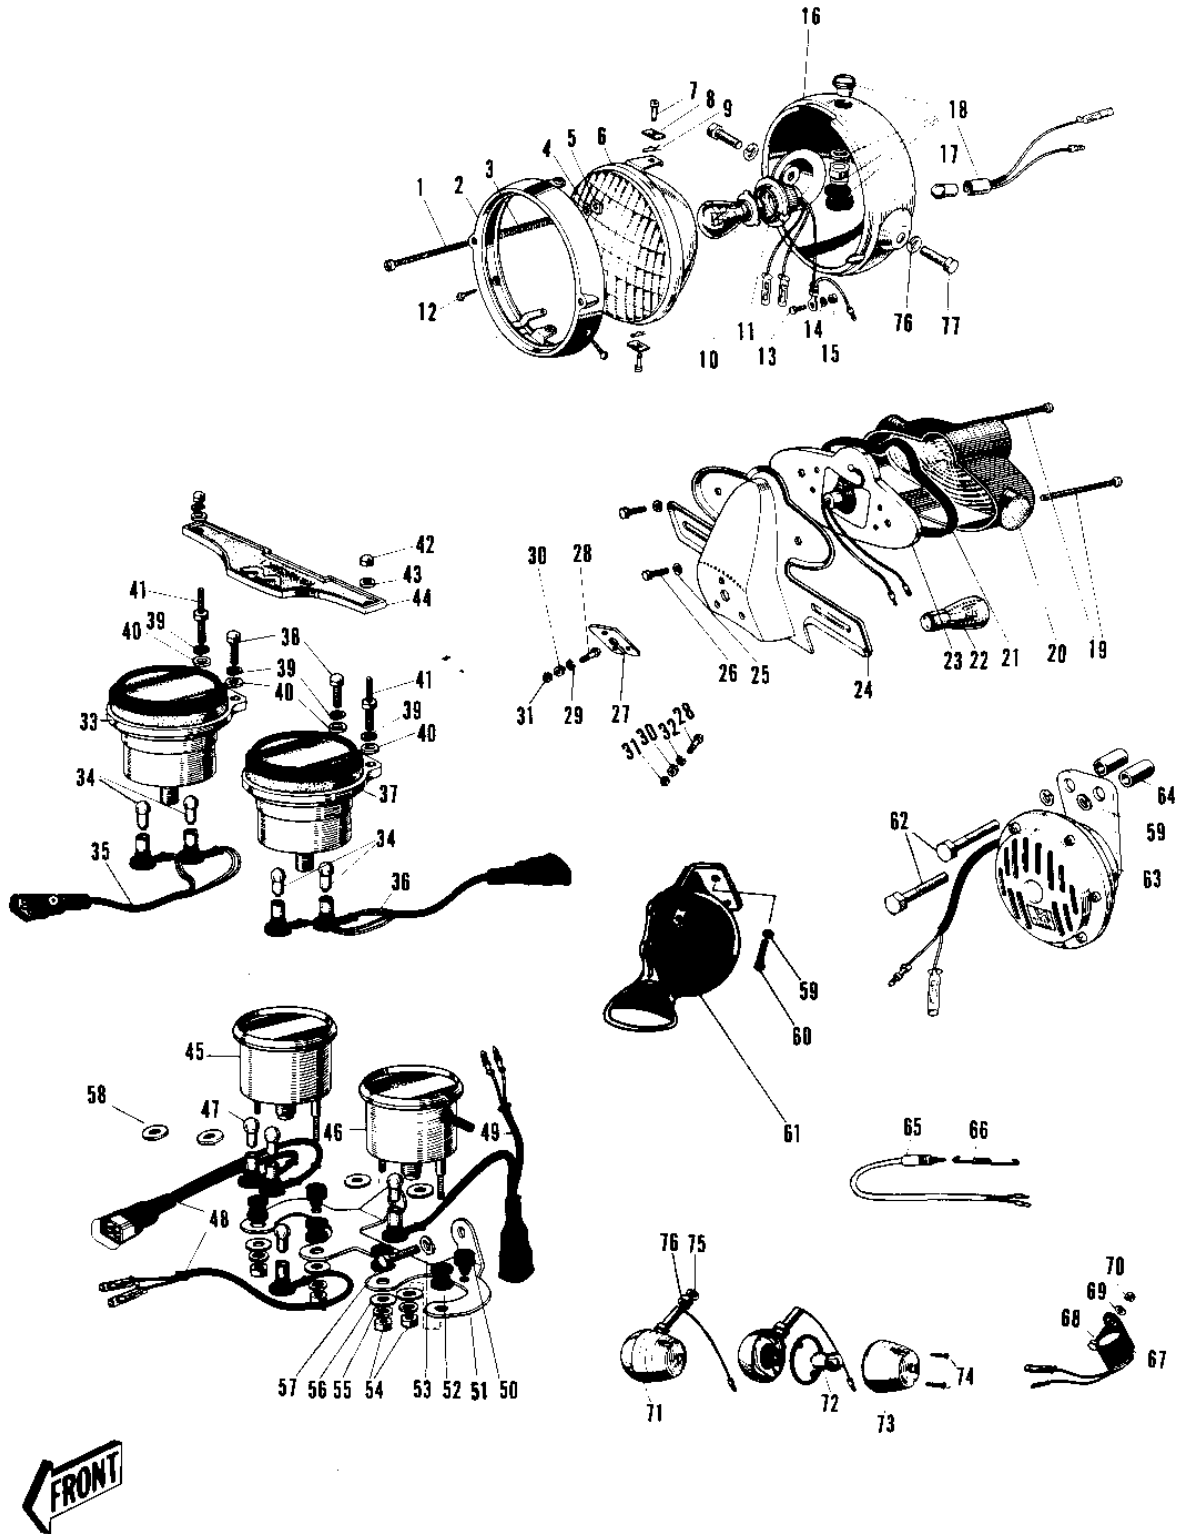

1969 Commander PARTS DIAGRAM

METERS/LIGHTS (LATE PRODUCTION)

1969 Commander PARTS LIST

METERS/LIGHTS (LATE PRODUCTION)

ITEM NAME	PART NUMBER	QUANTITY
LAMP UNIT HEAD (Ref # 1~15)	23004-020	1
SCREW FOCUS ADJUST (Ref # 1)	23019-017	1
SCREW FORCUS ADJUST (Ref # 1)	23019-021	1
RIM HEAD LAMP (Ref # 2)	23006-017	1
SPRING FOCUS ADJUST (Ref # 3)	23014-005	1
WASHER (Ref # 4)	23021-004	1
NUT (Ref # 5)	23020-010	1
NUT (Ref # 5)	23020-016	1
LENS UNIT HEAD LAMP (Ref # 6)	23007-013	1
SCREW LENS UNIT FITT (Ref # 7)	23019-018	1
NUT LENS UNIT FITTING (Ref # 8)	23020-009	1
PIN LENS UNIT FITTING (Ref # 9)	23022-001	1
BULB 12V 35/25W (Ref # 10)	92069-037	1
SOCKET HEAD LAMP (Ref # 11)	23008-011	1
SCREW OVL CNTSNK 5X10 (Ref # 12)	222E0510	2
SCREW PAN HEAD 3X6 (Ref # 13)	211B0306	1
SCREW-PAN-HEAD 3X6 (Ref # 13)	220B0306	1
WASHER SPRING 3MM (Ref # 14)	461F0300	1
NUT-HEX (Ref # 15)	311B0300	2
BODY-HEAD LAMP,F BLK (Ref # 16)	23005-018-21	2
BODY HEAD LAMP C.RED (Ref # 16)	23005-018-24	1
BULB 12V 1.5W (Ref # 17)	92069-017	1
LAMP ASSY HIGH BEAM (Ref # 18)	23016-002	1
LAMP ASSY TAIL (Ref # 19~26)	23025-027	1
SCREW PAN HEAD 4X50 (Ref # 19)	220E0450	2
LENS TAIL LAMP (Ref # 20)	23026-010	1
GASKET TAIL LAMP (Ref # 21)	23028-008	1
BULB,12V 32/3CP (Ref # 22)	92069-059	1
SOCKET TAIL LAMP (Ref # 23)	23027-009	1

1969 Commander PARTS LIST

METERS/LIGHTS (LATE PRODUCTION)

ITEM NAME	PART NUMBER	QUANTITY
WASHER PLAIN 6MM (Ref # 69)	410B0600	1
LAMP FRNT TURN SIGNAL (Ref # 71)	23040-020	1
BULB 12V 8W (Ref # 72)	92069-043	1
LENS TURN SIGNAL LAMP (Ref # 73)	23048-011	1
SCREW OVL CNTSNK 3X15 (Ref # 74)	222B0315A	1
NUT 10MM (Ref # 75)	315B1000	1
WASHER SPRING 10MM (Ref # 76)	461F1000	1
BOLT,HEX HEAD,10X25 (Ref # 77)	92007-045	1