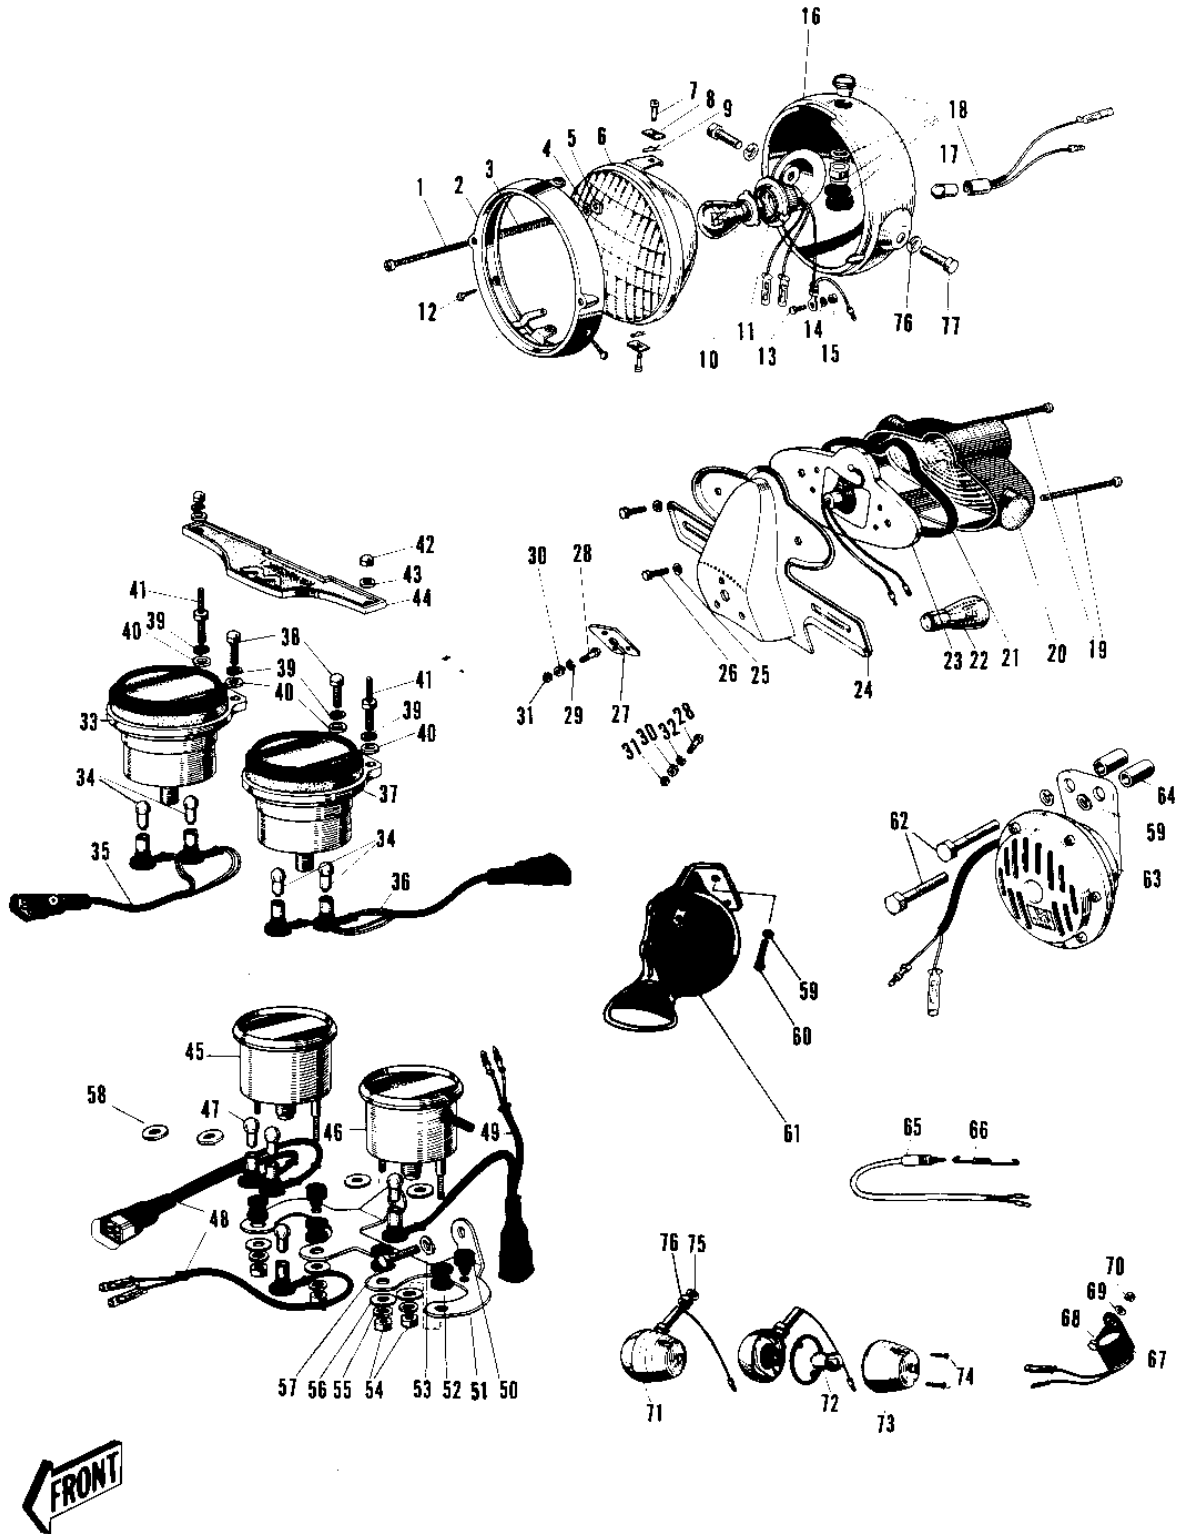

1968 W1SS PARTS DIAGRAM

METERS/LIGHTS (LATE PRODUCTION)

1968 W1SS PARTS LIST

METERS/LIGHTS (LATE PRODUCTION)

ITEM NAME	PART NUMBER	QUANTITY
LAMP UNIT HEAD (Ref # 1~15)	23004-020	1
SCREW FOCUS ADJUST (Ref # 1)	23019-017	1
SCREW FORCUS ADJUST (Ref # 1)	23019-021	1
RIM HEAD LAMP (Ref # 2)	23006-017	1
SPRING FOCUS ADJUST (Ref # 3)	23014-005	1
WASHER (Ref # 4)	23021-004	1
NUT (Ref # 5)	23020-010	1
NUT (Ref # 5)	23020-016	1
LENS UNIT HEAD LAMP (Ref # 6)	23007-013	1
SCREW LENS UNIT FITT (Ref # 7)	23019-018	1
NUT LENS UNIT FITTING (Ref # 8)	23020-009	1
PIN LENS UNIT FITTING (Ref # 9)	23022-001	1
BULB 12V 35/25W (Ref # 10)	92069-037	1
SOCKET HEAD LAMP (Ref # 11)	23008-011	1
SCREW OVL CNTSNK 5X10 (Ref # 12)	222E0510	2
SCREW PAN HEAD 3X6 (Ref # 13)	211B0306	1
SCREW-PAN-HEAD 3X6 (Ref # 13)	220B0306	1
WASHER SPRING 3MM (Ref # 14)	461F0300	1
NUT-HEX (Ref # 15)	311B0300	2
BODY-HEAD LAMP,F BLK (Ref # 16)	23005-018-21	2
BODY HEAD LAMP C.RED (Ref # 16)	23005-018-24	1
BULB 12V 1.5W (Ref # 17)	92069-017	1
LAMP ASSY HIGH BEAM (Ref # 18)	23016-002	1
LAMP ASSY TAIL (Ref # 19~26)	23025-027	1
SCREW PAN HEAD 4X50 (Ref # 19)	220E0450	2
LENS TAIL LAMP (Ref # 20)	23026-010	1
GASKET TAIL LAMP (Ref # 21)	23028-008	1
BULB,12V 32/3CP (Ref # 22)	92069-059	1
SOCKET TAIL LAMP (Ref # 23)	23027-009	1

1968 W1SS PARTS LIST

METERS/LIGHTS (LATE PRODUCTION)

ITEM NAME	PART NUMBER	QUANTITY
WASHER PLAIN 6MM (Ref # 69)	410B0600	1
LAMP FRNT TURN SIGNAL (Ref # 71)	23040-020	1
BULB 12V 8W (Ref # 72)	92069-043	1
LENS TURN SIGNAL LAMP (Ref # 73)	23048-011	1
SCREW OVL CNTSNK 3X15 (Ref # 74)	222B0315A	1
NUT 10MM (Ref # 75)	315B1000	1
WASHER SPRING 10MM (Ref # 76)	461F1000	1
BOLT,HEX HEAD,10X25 (Ref # 77)	92007-045	1