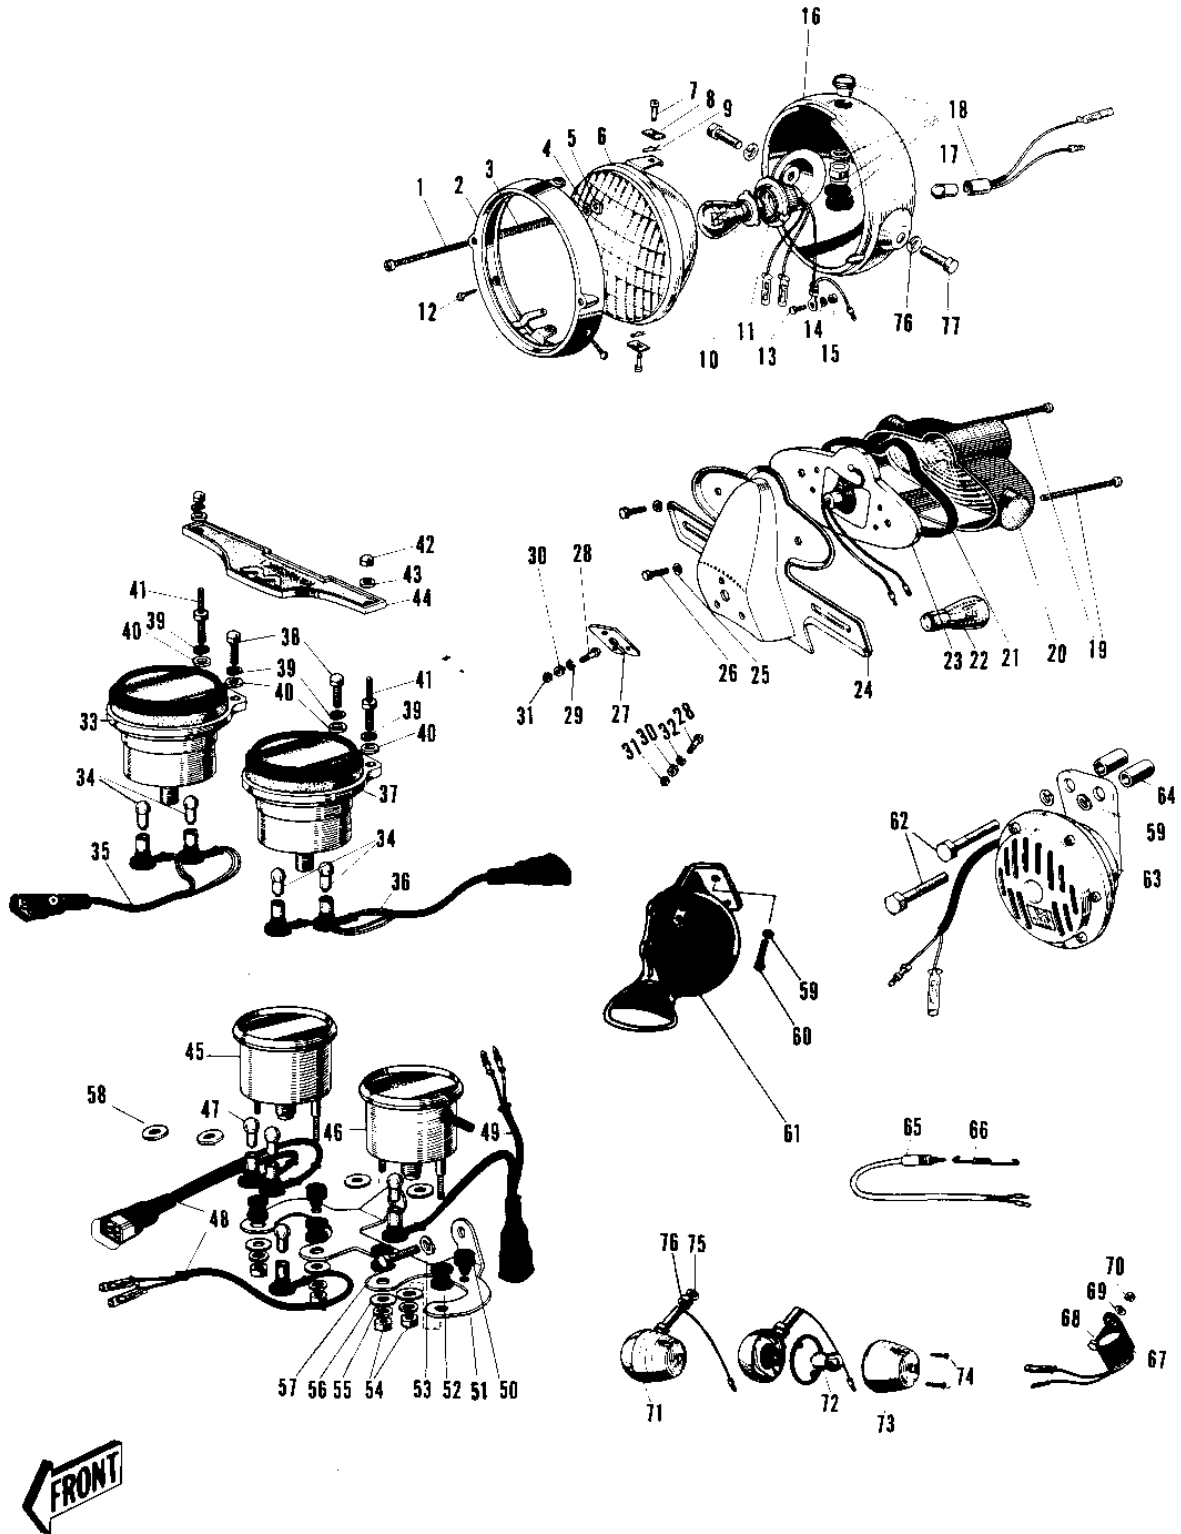

1969 W1SS PARTS DIAGRAM

METERS/LIGHTS (LATE PRODUCTION)

1969 W1SS PARTS LIST

METERS/LIGHTS (LATE PRODUCTION)

ITEM NAME	PART NUMBER	QUANTITY
LAMP UNIT HEAD (Ref # 1~15)	23004-020	1
SCREW FOCUS ADJUST (Ref # 1)	23019-017	1
SCREW FORCUS ADJUST (Ref # 1)	23019-021	1
RIM HEAD LAMP (Ref # 2)	23006-017	1
SPRING FOCUS ADJUST (Ref # 3)	23014-005	1
WASHER (Ref # 4)	23021-004	1
NUT (Ref # 5)	23020-010	1
NUT (Ref # 5)	23020-016	1
LENS UNIT HEAD LAMP (Ref # 6)	23007-013	1
SCREW LENS UNIT FITT (Ref # 7)	23019-018	1
NUT LENS UNIT FITTING (Ref # 8)	23020-009	1
PIN LENS UNIT FITTING (Ref # 9)	23022-001	1
BULB 12V 35/25W (Ref # 10)	92069-037	1
SOCKET HEAD LAMP (Ref # 11)	23008-011	1
SCREW OVL CNTSNK 5X10 (Ref # 12)	222E0510	2
SCREW PAN HEAD 3X6 (Ref # 13)	211B0306	1
SCREW-PAN-HEAD 3X6 (Ref # 13)	220B0306	1
WASHER SPRING 3MM (Ref # 14)	461F0300	1
NUT-HEX (Ref # 15)	311B0300	2
BODY-HEAD LAMP,F BLK (Ref # 16)	23005-018-21	2
BODY HEAD LAMP C.RED (Ref # 16)	23005-018-24	1
BULB 12V 1.5W (Ref # 17)	92069-017	1
LAMP ASSY HIGH BEAM (Ref # 18)	23016-002	1
LAMP ASSY TAIL (Ref # 19~26)	23025-027	1
SCREW PAN HEAD 4X50 (Ref # 19)	220E0450	2
LENS TAIL LAMP (Ref # 20)	23026-010	1
GASKET TAIL LAMP (Ref # 21)	23028-008	1
BULB,12V 32/3CP (Ref # 22)	92069-059	1
SOCKET TAIL LAMP (Ref # 23)	23027-009	1

1969 W1SS PARTS LIST

METERS/LIGHTS (LATE PRODUCTION)

ITEM NAME	PART NUMBER	QUANTITY
WASHER PLAIN 6MM (Ref # 69)	410B0600	1
LAMP FRNT TURN SIGNAL (Ref # 71)	23040-020	1
BULB 12V 8W (Ref # 72)	92069-043	1
LENS TURN SIGNAL LAMP (Ref # 73)	23048-011	1
SCREW OVL CNTSNK 3X15 (Ref # 74)	222B0315A	1
NUT 10MM (Ref # 75)	315B1000	1
WASHER SPRING 10MM (Ref # 76)	461F1000	1
BOLT,HEX HEAD,10X25 (Ref # 77)	92007-045	1