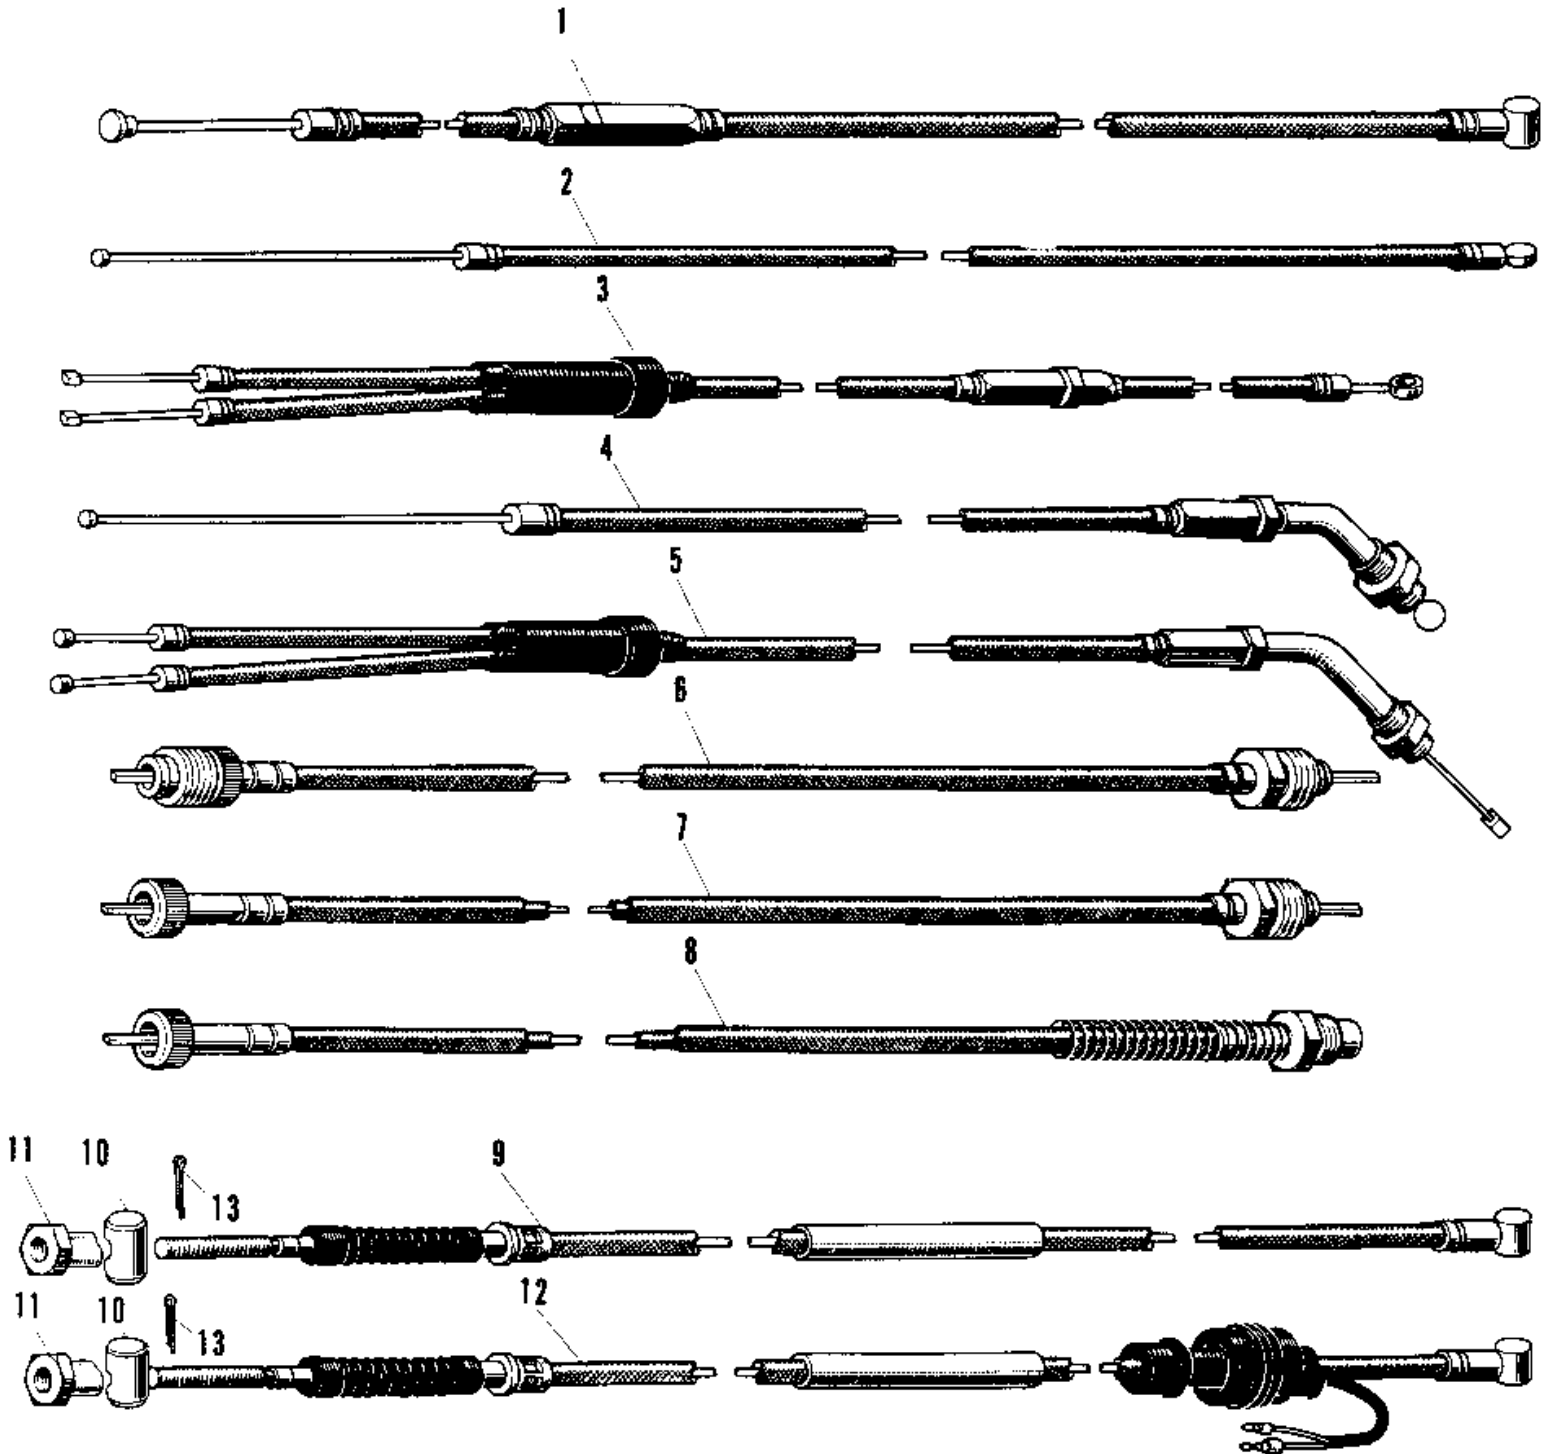

## 1968 W1SS PARTS DIAGRAM

CABLES

### CABLES

| ITEM NAME                        | PART NUMBER | QUANTITY |
|----------------------------------|-------------|----------|
| CABLE CLUTCH (Ref # 1)           | 54011-022   | 1        |
| CABLE AIR SHUTTER (Ref # 2)      | 54017-020   | 1        |
| CABLE THROTTLE (Ref # 4)         | 54012-039   | 1        |
| CABLE SPEEDOMETER (Ref # 6)      | 54001-020   | 1        |
| CABLE,SPEEDOMETER (Ref # 7)      | 54001-022   | 1        |
| CABLE,TACHOMETER (Ref # 8)       | 54018-1009  | 2        |
| CABLE FRONT BRAKE (Ref # 9~11,1) | 54005-025   | 1        |
| CABLE FRONT BRAKE (Ref # 10~13)  | 54005-039   | 1        |
| PIN BRAKE ROD (Ref # 10)         | 92043-053   | 1        |
| NUT-BRAKE CABLE ADJST (Ref # 11) | 92015-041   | 1        |
| PIN COTTER 2.0X15 (Ref # 13)     | 550D2015    | 1        |