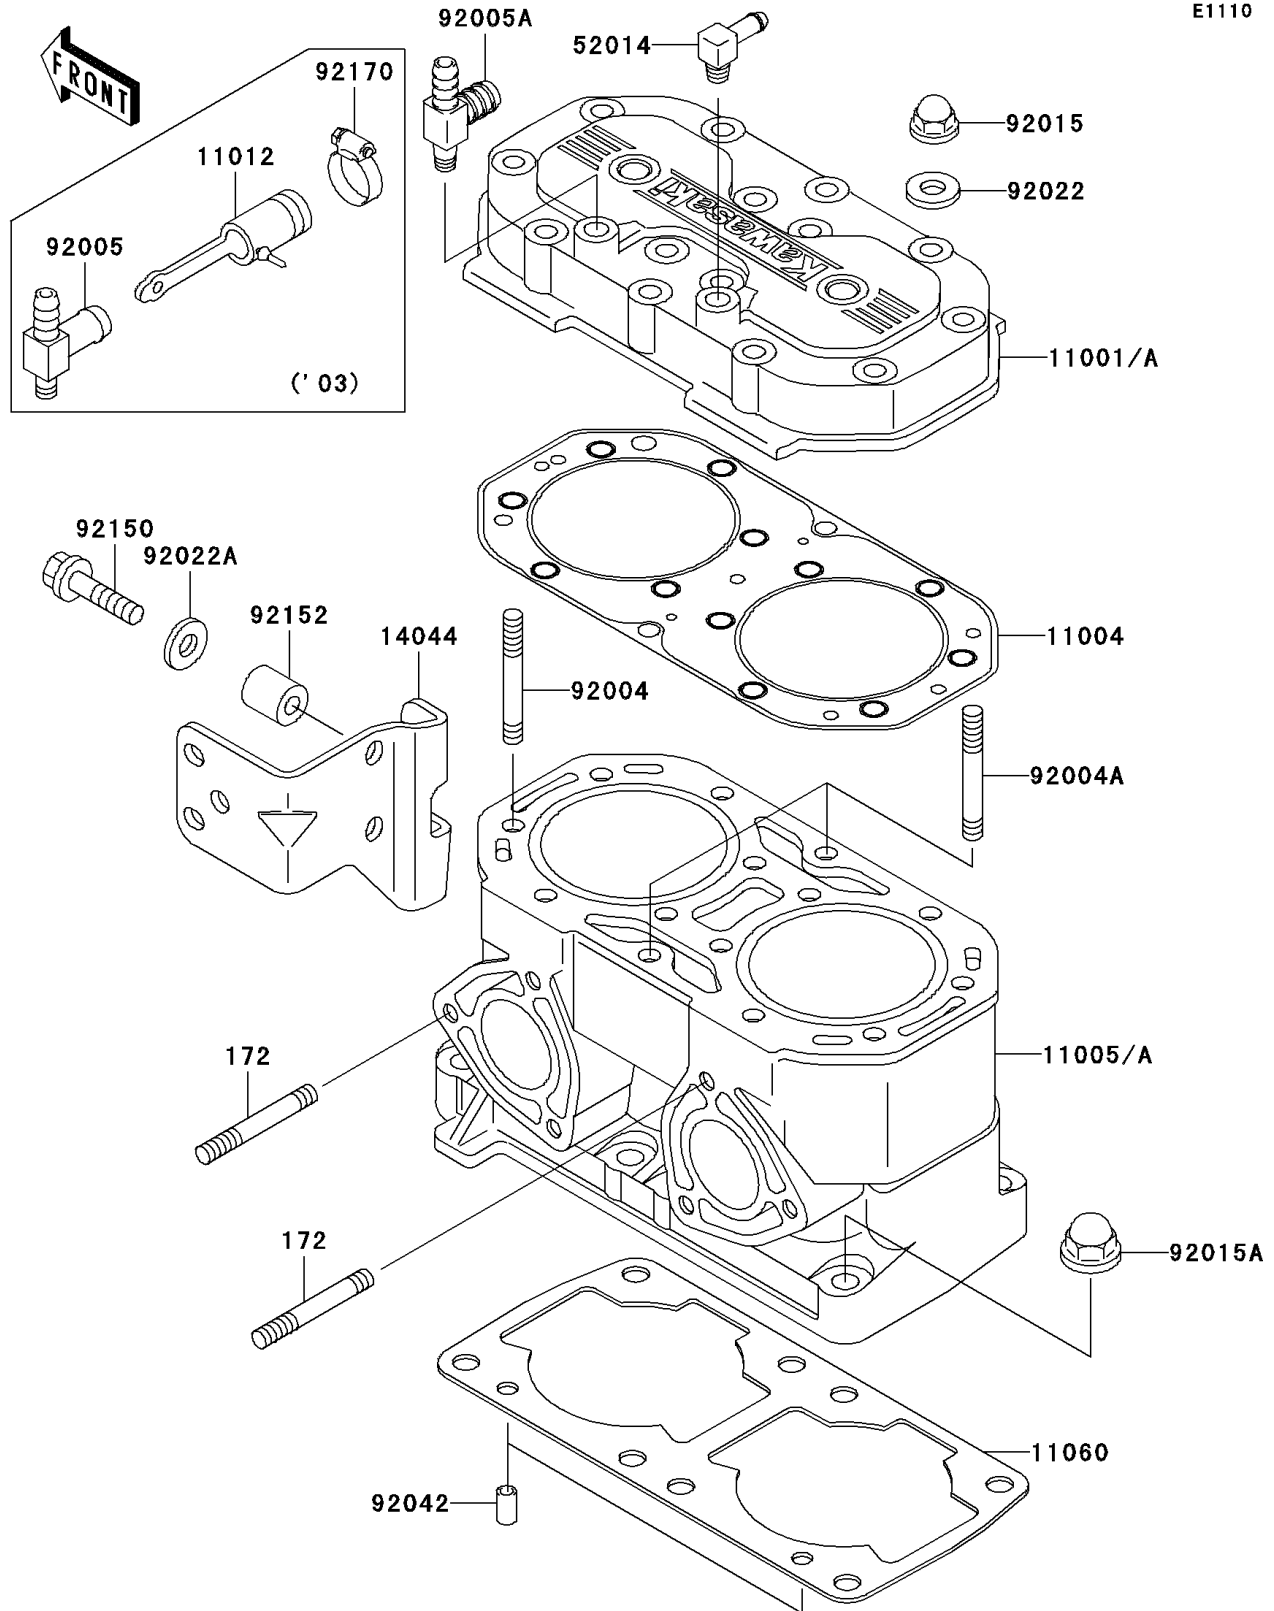

2005 800 SX-R PARTS DIAGRAM

Cylinder Head/Cylinder

E1110

2005 800 SX-R PARTS LIST

Cylinder Head/Cylinder

ITEM NAME	PART NUMBER	QUANTITY
BOLT-STUD (Ref # 172)	172R0830	1
HEAD-CYLINDER (Ref # 11001A)	11001-3746	1
GASKET-HEAD (Ref # 11004)	11004-3720	1
CYLINDER-ENGINE (Ref # 11005A)	11005-3760	1
GASKET,CYLINDER BASE (Ref # 11060)	11060-3711	1
HOLDER-CABLE (Ref # 14044)	14044-3728	1
ELBOW (Ref # 52014)	52014-3721	1
STUD,8X43 (Ref # 92004)	92004-3715	1
STUD,8X43 (Ref # 92004A)	92004-3719	1
FITTING (Ref # 92005A)	92005-3749	1
NUT,CAP,8MM (Ref # 92015)	92015-1371	1
NUT,10MM (Ref # 92015A)	92015-1649	1
WASHER,8.2X18X1.5 (Ref # 92022)	92022-1964	1
WASHER,8.2X18X1.5 (Ref # 92022A)	92022-3743	1
PIN,DOWEL,6.3X8X14 (Ref # 92042)	92042-007	1
BOLT,8X35 (Ref # 92150)	92150-3833	1
COLLAR (Ref # 92152)	92152-3736	1