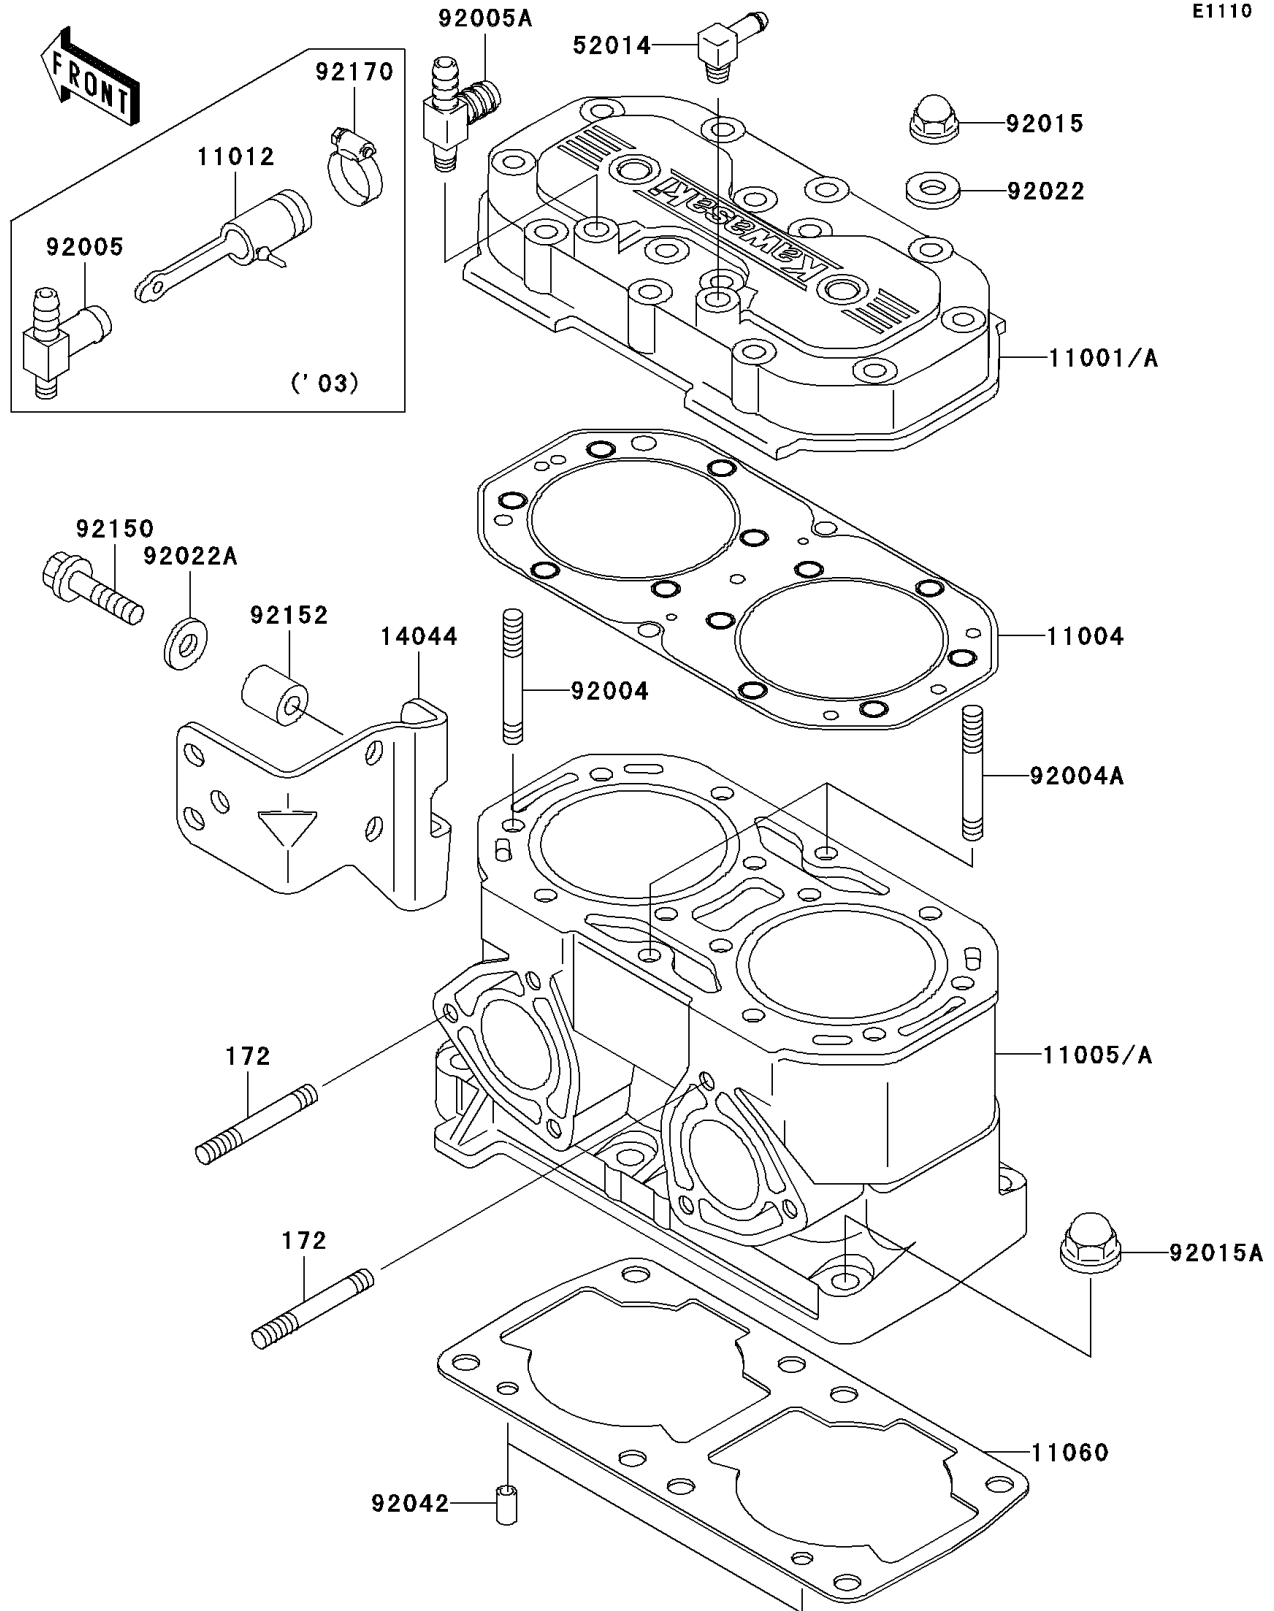

2003 800 SX-R PARTS DIAGRAM

Cylinder Head/Cylinder

E1110

2003 800 SX-R PARTS LIST

Cylinder Head/Cylinder

ITEM NAME	PART NUMBER	QUANTITY
BOLT-STUD (Ref # 172)	172R0830	1
HEAD-CYLINDER (Ref # 11001)	11001-3743	1
GASKET-HEAD (Ref # 11004)	11004-3720	1
CYLINDER-ENGINE (Ref # 11005)	11005-3755	1
CAP (Ref # 11012)	11012-3757	1
GASKET,CYLINDER BASE (Ref # 11060)	11060-3711	1
HOLDER-CABLE (Ref # 14044)	14044-3728	1
ELBOW (Ref # 52014)	52014-3721	1
STUD,8X43 (Ref # 92004)	92004-3715	1
STUD,8X43 (Ref # 92004A)	92004-3719	1
FITTING (Ref # 92005)	92005-3711	1
NUT,CAP,8MM (Ref # 92015)	92015-1371	1
NUT,10MM (Ref # 92015A)	92015-1649	1
WASHER,8.2X18X1.5 (Ref # 92022)	92022-1964	1
WASHER,8.2X18X1.5 (Ref # 92022A)	92022-3743	1
PIN,DOWEL,6.3X8X14 (Ref # 92042)	92042-007	1
BOLT,8X35 (Ref # 92150)	92150-3833	1
COLLAR (Ref # 92152)	92152-3736	1
CLAMP (Ref # 92170)	92170-3729	1