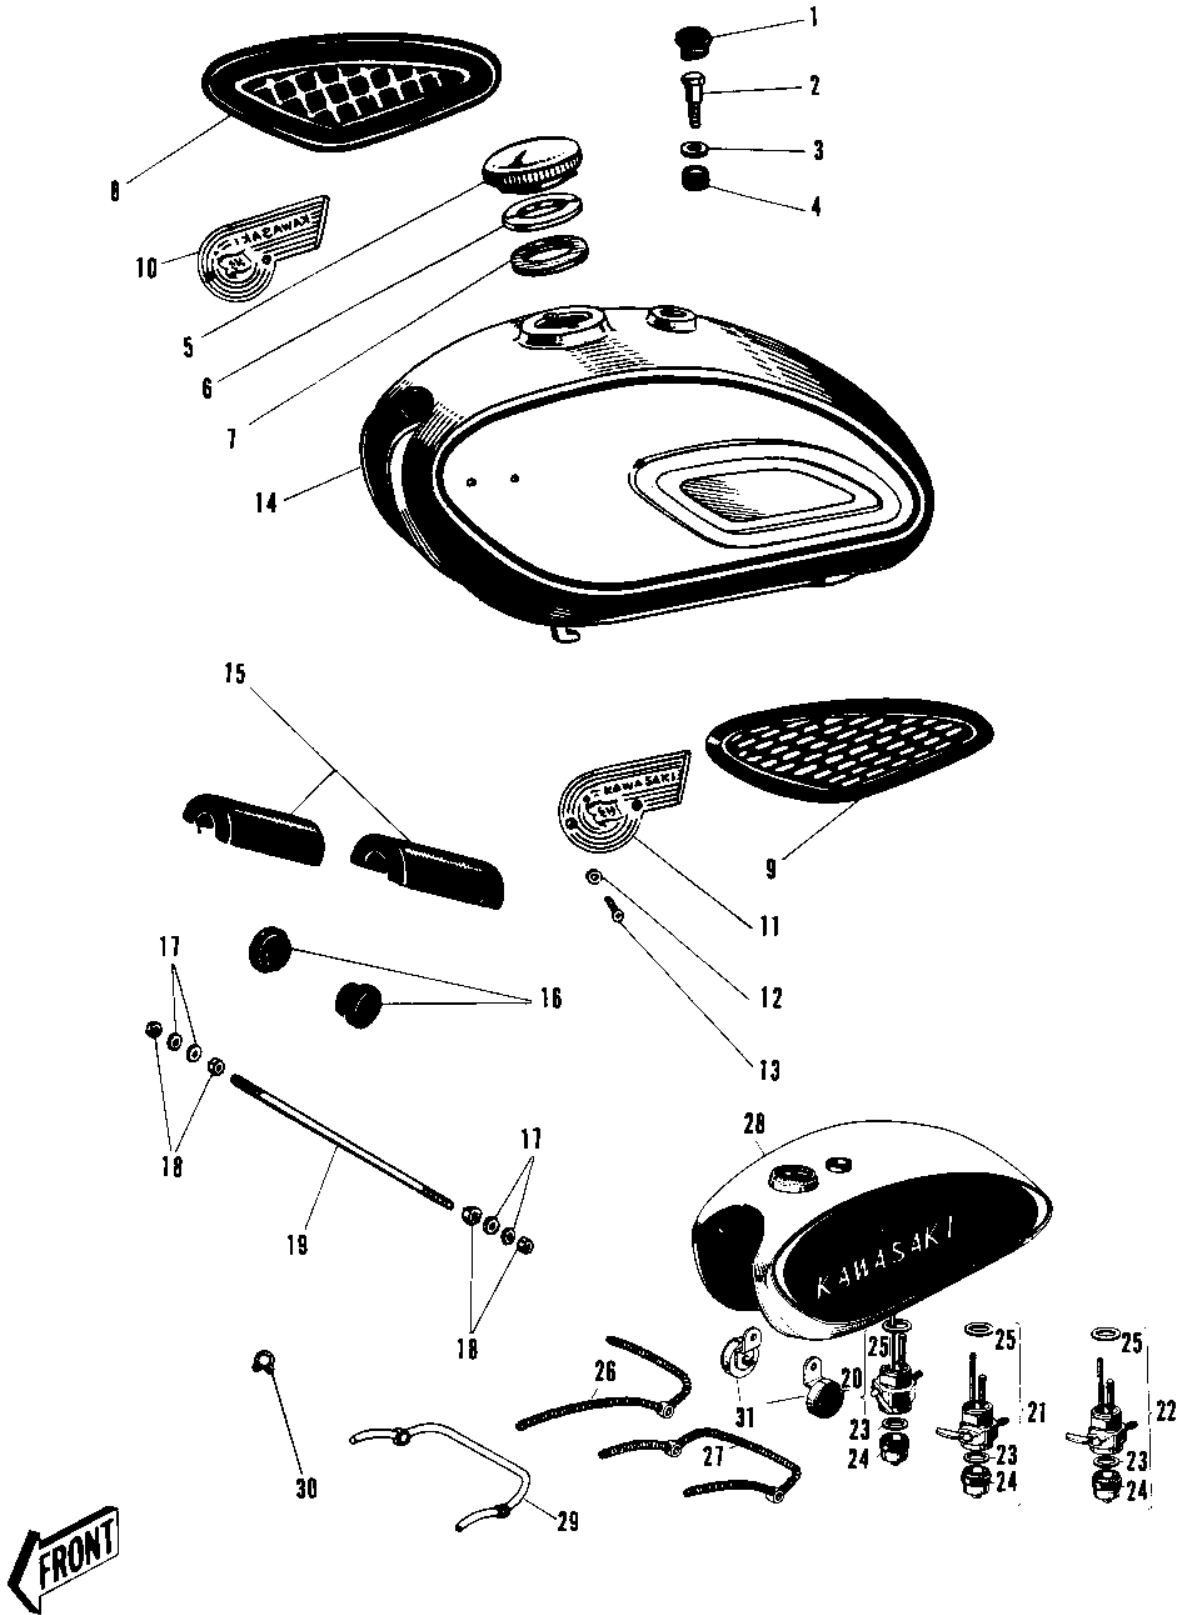

1969 Commander PARTS DIAGRAM

FUEL TANK

1969 Commander PARTS LIST

FUEL TANK

ITEM NAME	PART NUMBER	QUANTITY
CAP FUEL TNK FIT HOLE (Ref # 1)	51066-001	1
BOLT FUEL TANK FIT (Ref # 2)	92001-025	1
WASHER PLAIN 12MM (Ref # 3)	410B1200	1
DAMPER RUBB TANK BOLT (Ref # 4)	92075-033	1
CAP FUEL TANK (Ref # 5,6)	51049-008	1
GASKET-FUEL TANK CAP (Ref # 7)	51059-007	1
GRIP KNEE R.H (Ref # 8)	51062-008	1
GRIP KNEE L.H (Ref # 9)	51061-009	1
EMBLEM FUEL TANK R.H (Ref # 10)	56014-010	1
EMBLEM FUEL TANK L.H (Ref # 11)	56013-009	1
SPACER FL TANK EMBLEM (Ref # 12)	56025-002	4
SCREW PAN HEAD 4X8 (Ref # 13)	220E0408	4
SCREW PAN HEAD 4X8 (Ref # 13)	220E0408	4
TANK FUEL C.RED (Ref # 14)	51001-024-24	(1
TANK FUEL BLACK (Ref # 14)	51001-021-10	(1
TANK FUEL C.BLUE (Ref # 14)	51001-024-27	(1
UNAVAILABLE IN PRICE BOOK (Ref # 14)	51001-024-10	1
TANK FUEL C.RED (Ref # 14)	51001-024-24	1
TANK FUEL C.BLUE (Ref # 14)	51001-024-27	1
MAT FUEL TANK (Ref # 15)	51067-002	2
DAMPER RUBB FUEL TANK (Ref # 16)	92075-032	2
WASHER PLAIN 6MM (Ref # 17)	411B0600	4
NUT 6MM (Ref # 18)	311B0600	4
BOLT SHOCK DAMPER (Ref # 19)	92091-012	1
FUEL COCK ASSY (Ref # 20)	51023-008	2
GASKET FUEL COCK CUP (Ref # 23)	51037-007	2
CUP FUEL COCK (Ref # 24)	51036-003	2
GASKET FUEL COCK JONT (Ref # 25)	51032-001	2
PIPE FUEL (Ref # 27)	51044-019	1