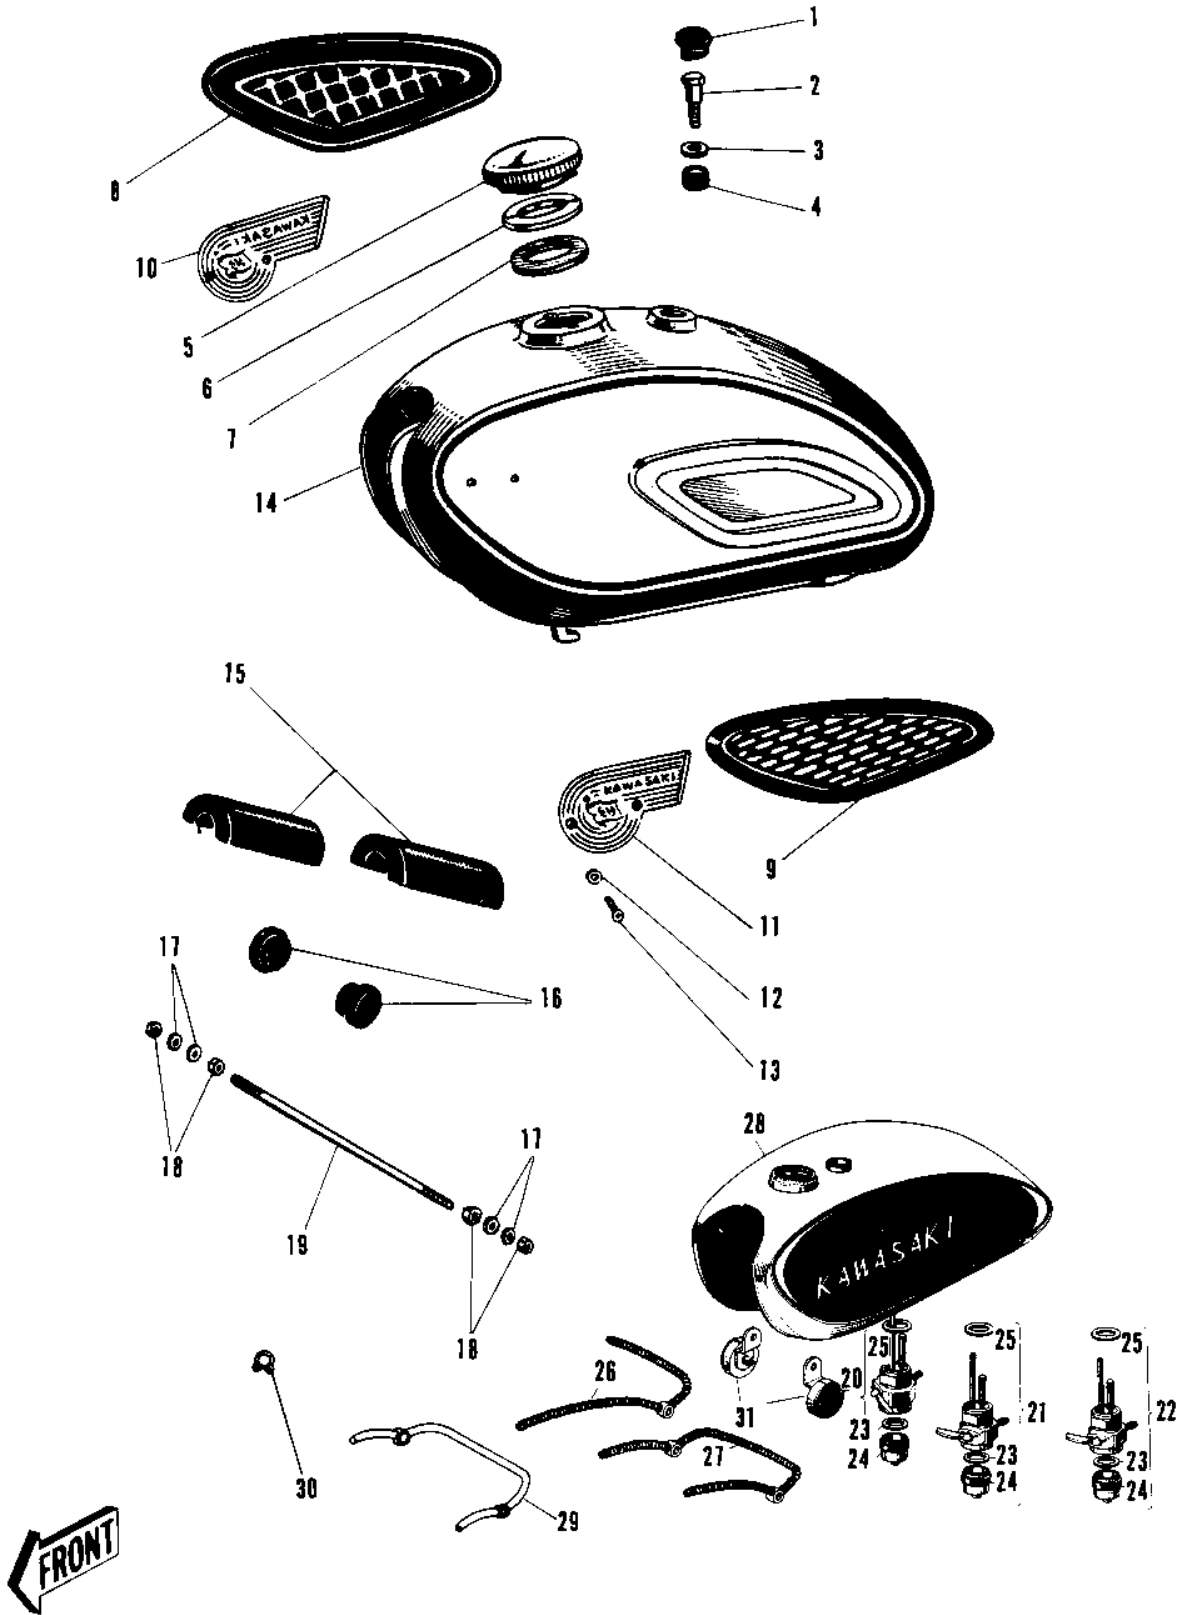

1968 W1SS PARTS DIAGRAM

FUEL TANK

1968 W1SS PARTS LIST

FUEL TANK

ITEM NAME	PART NUMBER	QUANTITY
CAP FUEL TNK FIT HOLE (Ref # 1)	51066-001	1
BOLT FUEL TANK FIT (Ref # 2)	92001-025	1
WASHER PLAIN 12MM (Ref # 3)	410B1200	1
DAMPER RUBB TANK BOLT (Ref # 4)	92075-033	1
CAP FUEL TANK (Ref # 5,6)	51049-008	1
GASKET-FUEL TANK CAP (Ref # 7)	51059-007	1
GRIP KNEE R.H (Ref # 8)	51062-008	1
GRIP KNEE L.H (Ref # 9)	51061-009	1
EMBLEM FUEL TANK R.H (Ref # 10)	56014-010	1
EMBLEM FUEL TANK L.H (Ref # 11)	56013-009	1
SPACER FL TANK EMBLEM (Ref # 12)	56025-002	1
SCREW PAN HEAD 4X8 (Ref # 13)	220E0408	2
TANK FUEL C.RED (Ref # 14)	51001-024-24	2
TANK FUEL BLACK (Ref # 14)	51001-021-10	1
TANK FUEL C.BLUE (Ref # 14)	51001-024-27	2
UNAVAILABLE IN PRICE BOOK (Ref # 14)	51001-024-10	1
MAT FUEL TANK (Ref # 15)	51067-002	1
DAMPER RUBB FUEL TANK (Ref # 16)	92075-032	1
WASHER PLAIN 6MM (Ref # 17)	411B0600	1
NUT 6MM (Ref # 18)	311B0600	1
BOLT SHOCK DAMPER (Ref # 19)	92091-012	1
FUEL COCK ASSY (Ref # 20)	51023-008	1
GASKET FUEL COCK CUP (Ref # 23)	51037-007	1
CUP FUEL COCK (Ref # 24)	51036-003	1
GASKET FUEL COCK JONT (Ref # 25)	51032-001	1
PIPE FUEL (Ref # 27)	51044-019	1