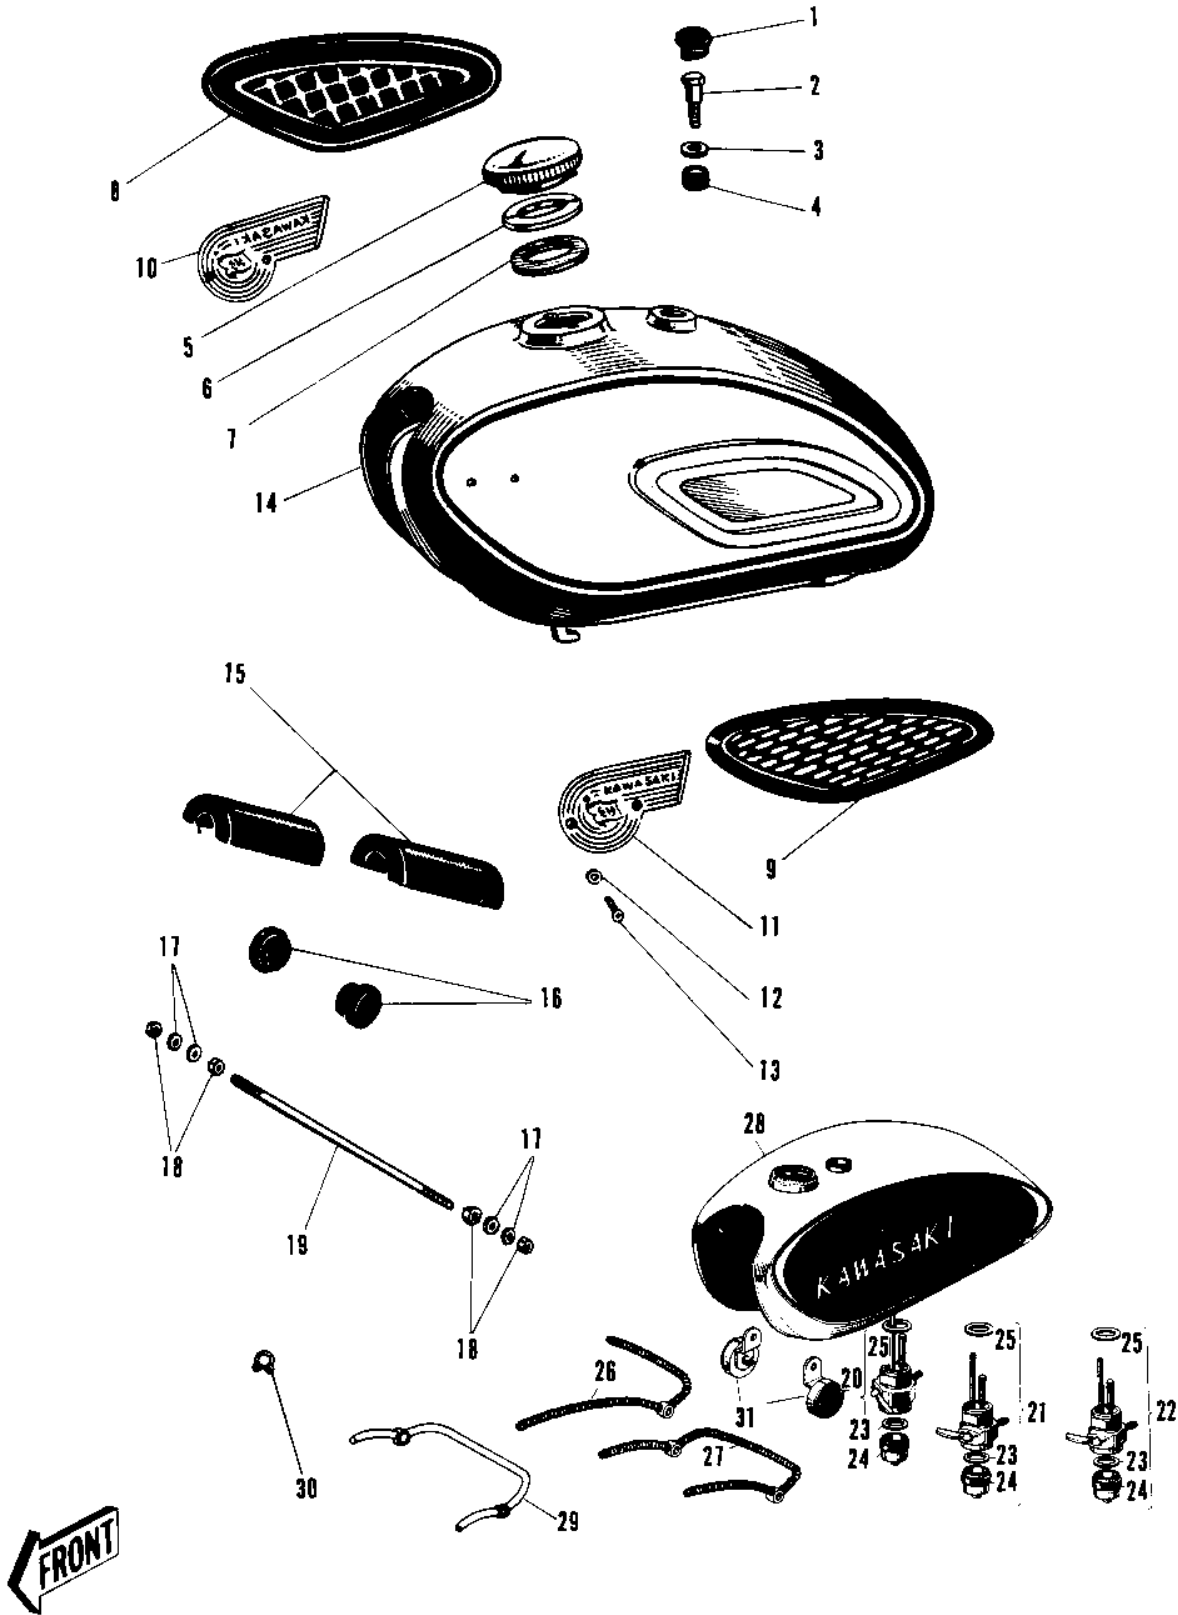

1967 W1

PARTS DIAGRAM

FUEL TANK

1967 W1

PARTS LIST

FUEL TANK

Kawasaki

Let the Good Times Roll®

ITEM NAME	PART NUMBER	QUANTITY
CAP FUEL TNK FIT HOLE (Ref # 1)	51066-001	1
BOLT FUEL TANK FIT (Ref # 2)	92001-025	1
WASHER PLAIN 12MM (Ref # 3)	410B1200	1
DAMPER RUBB TANK BOLT (Ref # 4)	92075-033	1
CAP FUEL TANK (Ref # 5,6)	51049-008	1
GASKET-FUEL TANK CAP (Ref # 7)	51059-007	1
GRIP KNEE R.H (Ref # 8)	51062-008	1
GRIP KNEE L.H (Ref # 9)	51061-009	1
EMBLEM FUEL TANK R.H (Ref # 10)	56014-010	1
EMBLEM FUEL TANK L.H (Ref # 11)	56013-009	1
SPACER FL TANK EMBLEM (Ref # 12)	56025-002	4
SCREW PAN HEAD 4X8 (Ref # 13)	220E0408	4
SCREW PAN HEAD 4X8 (Ref # 13)	220E0408	4
UNAVAILABLE IN PRICE BOOK (Ref # 14)	51001-024-10	1
TANK FUEL C.RED (Ref # 14)	51001-024-24	1
TANK FUEL C.BLUE (Ref # 14)	51001-024-27	1
MAT FUEL TANK (Ref # 15)	51067-002	2
DAMPER RUBB FUEL TANK (Ref # 16)	92075-032	2
WASHER PLAIN 6MM (Ref # 17)	411B0600	4
NUT 6MM (Ref # 18)	311B0600	4
BOLT SHOCK DAMPER (Ref # 19)	92091-012	1
COCK ASSY,FUEL R.H. (Ref # 21)	51023-046	1
FUEL COCK ASSY (Ref # 22)	51023-045	1
GASKET FUEL COCK CUP (Ref # 23)	51037-007	2
CUP FUEL COCK (Ref # 24)	51036-003	2
GASKET FUEL COCK JONT (Ref # 25)	51032-001	2
PIPE FUEL (Ref # 27)	51044-019	
TANK FUEL C.RED (Ref # 28)	51001-026-24	
REFLECTOR REFLEX (Ref # 31)	28001-004	2