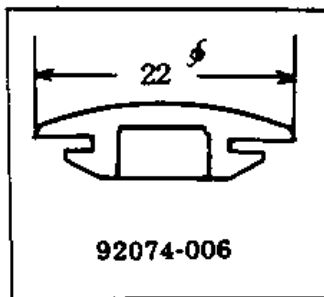

1969 Commander PARTS DIAGRAM

FENDERS

33

32