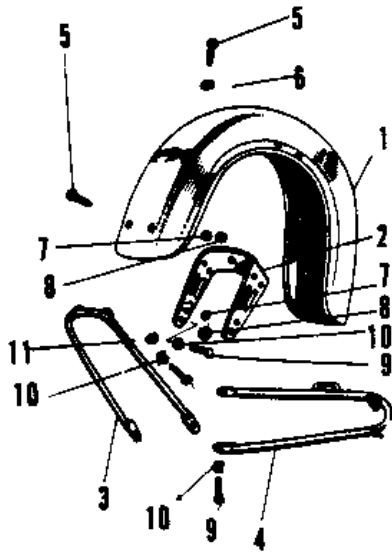

1969 Commander PARTS DIAGRAM

FENDERS