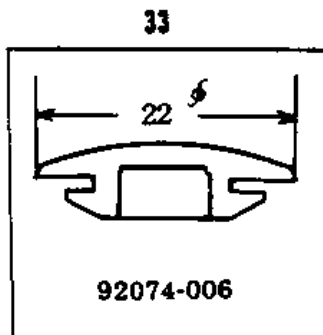

1969 Commander PARTS DIAGRAM

FENDERS