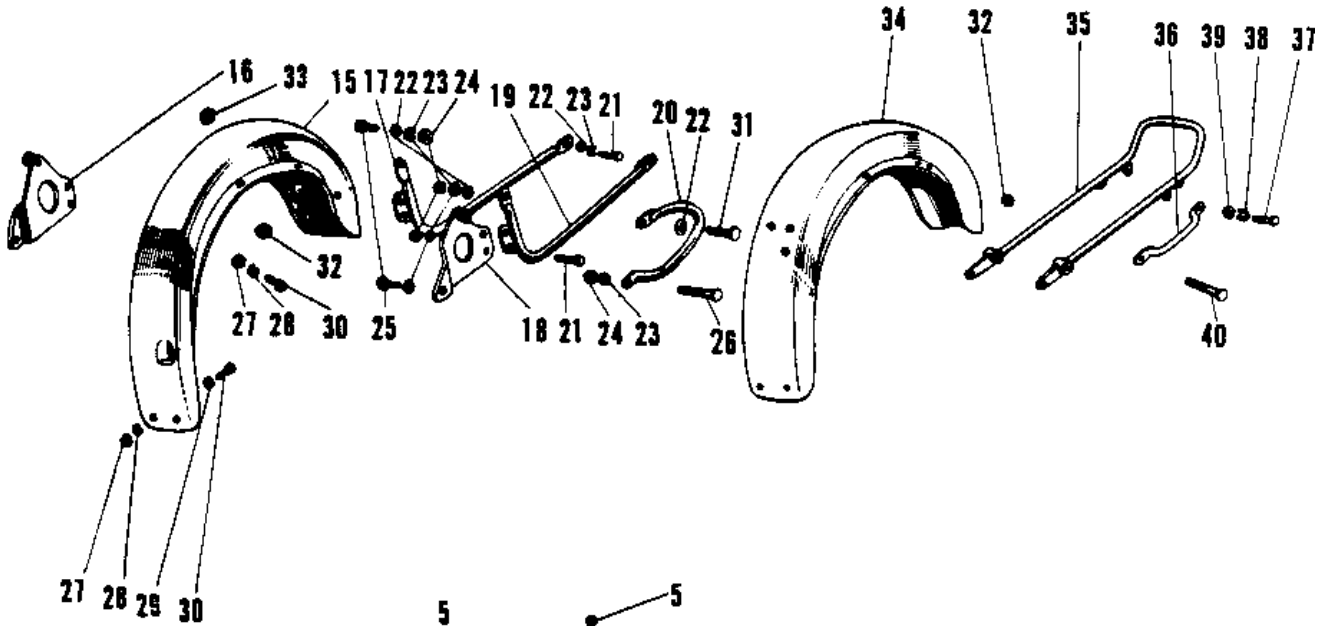

1969 Commander PARTS DIAGRAM

FENDERS