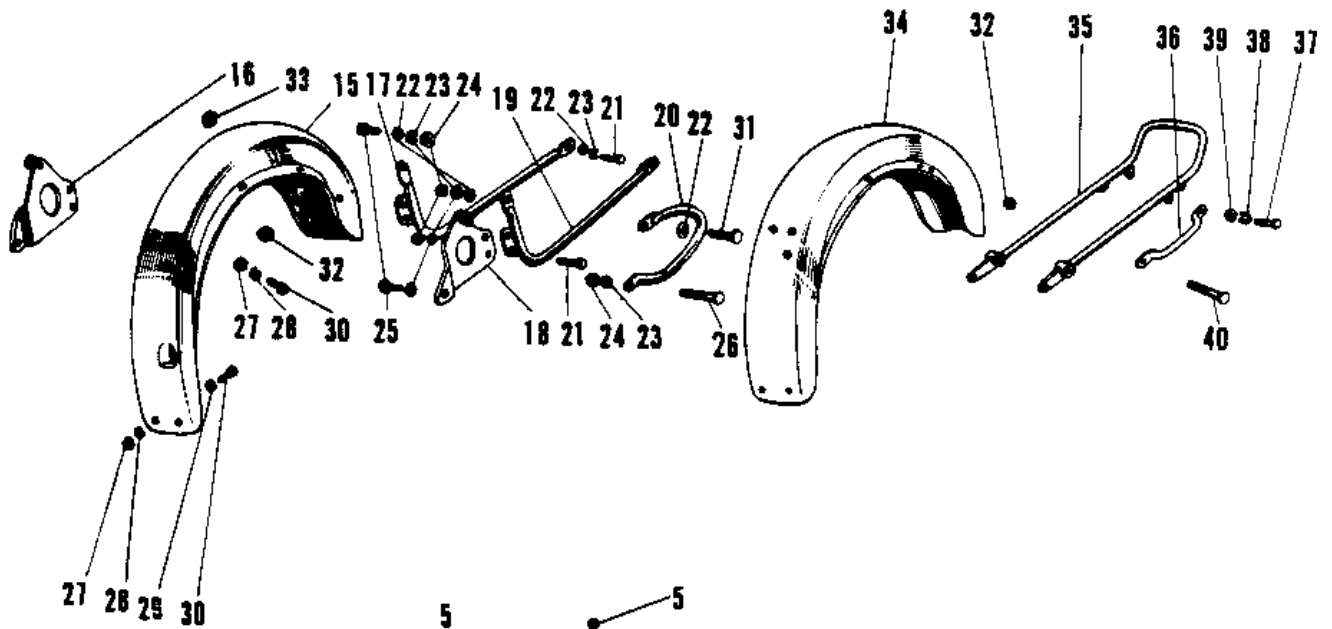

## 1969 Commander PARTS DIAGRAM

## 1969 Commander PARTS LIST

### FENDERS

ITEM NAME	PART NUMBER	QUANTITY
FENDER FRONT (Ref # 1)	35001-008	1
BRACE FRONT FENDER (Ref # 2)	35009-007	1
STAY FRONT FENDER UPP (Ref # 3)	35010-017	1
STAY FRONT FENDER LOW (Ref # 4)	35010-018	1
SCREW PAN HEAD 6X10 (Ref # 5)	220E0610	1
WASHER PLAIN 6MM (Ref # 6)	411B0600	2
WASHER SPRING 6MM (Ref # 7)	461F0600	2
NUT 6MM (Ref # 8)	312B0600	1
BOLT-SMALL-UPSET,8X14 (Ref # 9)	115B0814	2
WASHER SPRING 8MM (Ref # 10)	461F0800	2
WASHER PLAIN 8MM (Ref # 11)	411B0800	1
FENDER REAR (Ref # 15)	35022-030	1
UNAVAILABLE IN PRICE BOOK (Ref # 16)	35033-004	1
STAY R.H REAR FENDER (Ref # 17)	35032-006	1
UNAVAILABLE IN PRICE BOOK (Ref # 18)	35033-003	1
STAY L.H REAR FENDER (Ref # 19)	35032-007	1
UNAVAILABLE IN PRICE BOOK (Ref # 20)	32109-005	1
BOLT-SMALL-UPSET,8X16 (Ref # 21)	115G0816	1
WASHER PLAIN 8MM (Ref # 22)	410B0800	1
NUT,8MM (Ref # 24)	311B0800	1
BOLT HEX HEAD 8X50 (Ref # 26)	114G0850	1
NUT 6MM (Ref # 27)	311B0600	1
BOLT-UPSET 6X14 (Ref # 30)	112B0614	1
BOLT-SMALL-UPSET,8X22 (Ref # 31)	115B0822	1
PLUG RUBBER (Ref # 32)	92074-005	1
PLUG REAR FENDER RUBB (Ref # 33)	92074-006	1