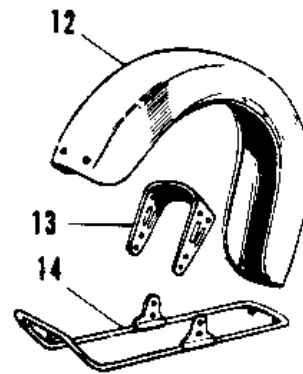

## 1969 Commander PARTS DIAGRAM

## 1969 Commander PARTS LIST

### FENDERS

ITEM NAME	PART NUMBER	QUANTITY
FENDER FRONT (Ref # 1)	35001-008	1
BRACE FRONT FENDER (Ref # 2)	35009-007	1
STAY FRONT FENDER UPP (Ref # 3)	35010-017	1
STAY FRONT FENDER LOW (Ref # 4)	35010-018	1
SCREW PAN HEAD 6X10 (Ref # 5)	220E0610	1
WASHER PLAIN 6MM (Ref # 6)	411B0600	2
WASHER SPRING 6MM (Ref # 7)	461F0600	2
NUT 6MM (Ref # 8)	312B0600	1
BOLT-SMALL-UPSET,8X14 (Ref # 9)	115B0814	2
WASHER SPRING 8MM (Ref # 10)	461F0800	2
WASHER PLAIN 8MM (Ref # 11)	411B0800	1
FENDER REAR (Ref # 15)	35022-030	1
UNAVAILABLE IN PRICE BOOK (Ref # 16)	35033-004	1
STAY R.H REAR FENDER (Ref # 17)	35032-006	1
UNAVAILABLE IN PRICE BOOK (Ref # 18)	35033-003	1
STAY L.H REAR FENDER (Ref # 19)	35032-007	1
UNAVAILABLE IN PRICE BOOK (Ref # 20)	32109-005	1
BOLT-SMALL-UPSET,8X16 (Ref # 21)	115G0816	1
WASHER PLAIN 8MM (Ref # 22)	410B0800	1
NUT,8MM (Ref # 24)	311B0800	1
BOLT HEX HEAD 8X50 (Ref # 26)	114G0850	1
NUT 6MM (Ref # 27)	311B0600	1
BOLT-UPSET 6X14 (Ref # 30)	112B0614	1
BOLT-SMALL-UPSET,8X22 (Ref # 31)	115B0822	1
PLUG RUBBER (Ref # 32)	92074-005	1
PLUG REAR FENDER RUBB (Ref # 33)	92074-006	1