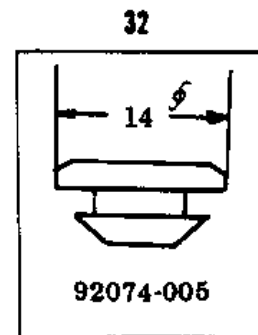

1969 Commander PARTS DIAGRAM

FENDERS