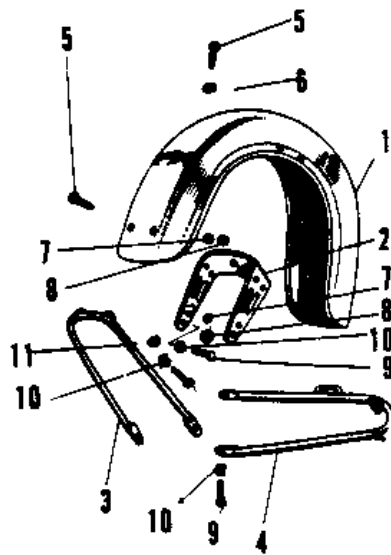

## 1969 Commander PARTS DIAGRAM

## 1969 Commander PARTS LIST

### FENDERS

ITEM NAME	PART NUMBER	QUANTITY
FENDER FRONT (Ref # 1)	35001-008	1
BRACE FRONT FENDER (Ref # 2)	35009-007	1
STAY FRONT FENDER UPP (Ref # 3)	35010-017	1
STAY FRONT FENDER LOW (Ref # 4)	35010-018	1
SCREW PAN HEAD 6X10 (Ref # 5)	220E0610	1
WASHER PLAIN 6MM (Ref # 6)	411B0600	2
WASHER SPRING 6MM (Ref # 7)	461F0600	2
NUT 6MM (Ref # 8)	312B0600	1
BOLT-SMALL-UPSET,8X14 (Ref # 9)	115B0814	2
WASHER SPRING 8MM (Ref # 10)	461F0800	2
WASHER PLAIN 8MM (Ref # 11)	411B0800	1
FENDER REAR (Ref # 15)	35022-030	1
UNAVAILABLE IN PRICE BOOK (Ref # 16)	35033-004	1
STAY R.H REAR FENDER (Ref # 17)	35032-006	1
UNAVAILABLE IN PRICE BOOK (Ref # 18)	35033-003	1
STAY L.H REAR FENDER (Ref # 19)	35032-007	1
UNAVAILABLE IN PRICE BOOK (Ref # 20)	32109-005	1
BOLT-SMALL-UPSET,8X16 (Ref # 21)	115G0816	1
WASHER PLAIN 8MM (Ref # 22)	410B0800	1
NUT,8MM (Ref # 24)	311B0800	1
BOLT HEX HEAD 8X50 (Ref # 26)	114G0850	1
NUT 6MM (Ref # 27)	311B0600	1
BOLT-UPSET 6X14 (Ref # 30)	112B0614	1
BOLT-SMALL-UPSET,8X22 (Ref # 31)	115B0822	1
PLUG RUBBER (Ref # 32)	92074-005	1
PLUG REAR FENDER RUBB (Ref # 33)	92074-006	1