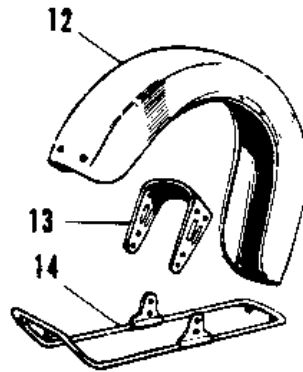

1969 Commander PARTS DIAGRAM

FENDERS