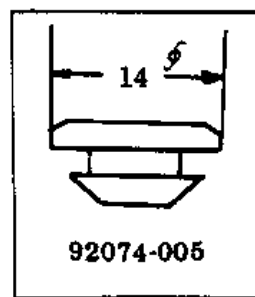

1969 Commander PARTS DIAGRAM

FENDERS

33

32