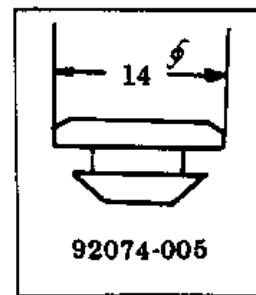

1968 W1SS PARTS DIAGRAM

FENDERS

33

32

1968 W1SS PARTS LIST

FENDERS

ITEM NAME	PART NUMBER	QUANTITY
FENDER FRONT (Ref # 1)	35001-008	1
BRACE FRONT FENDER (Ref # 2)	35009-007	1
STAY FRONT FENDER UPP (Ref # 3)	35010-017	1
STAY FRONT FENDER LOW (Ref # 4)	35010-018	1
SCREW PAN HEAD 6X10 (Ref # 5)	220E0610	1
WASHER PLAIN 6MM (Ref # 6)	411B0600	2
WASHER SPRING 6MM (Ref # 7)	461F0600	2
NUT 6MM (Ref # 8)	312B0600	1
BOLT-SMALL-UPSET,8X14 (Ref # 9)	115B0814	2
WASHER SPRING 8MM (Ref # 10)	461F0800	2
WASHER PLAIN 8MM (Ref # 11)	411B0800	1
FENDER REAR (Ref # 15)	35022-030	1
UNAVAILABLE IN PRICE BOOK (Ref # 16)	35033-004	1
STAY R.H REAR FENDER (Ref # 17)	35032-006	1
UNAVAILABLE IN PRICE BOOK (Ref # 18)	35033-003	1
STAY L.H REAR FENDER (Ref # 19)	35032-007	1
UNAVAILABLE IN PRICE BOOK (Ref # 20)	32109-005	1
BOLT-SMALL-UPSET,8X16 (Ref # 21)	115G0816	1
WASHER PLAIN 8MM (Ref # 22)	410B0800	1
NUT,8MM (Ref # 24)	311B0800	1
BOLT HEX HEAD 8X50 (Ref # 26)	114G0850	1
NUT 6MM (Ref # 27)	311B0600	1
BOLT-UPSET 6X14 (Ref # 30)	112B0614	1
BOLT-SMALL-UPSET,8X22 (Ref # 31)	115B0822	1
PLUG RUBBER (Ref # 32)	92074-005	1
PLUG REAR FENDER RUBB (Ref # 33)	92074-006	1