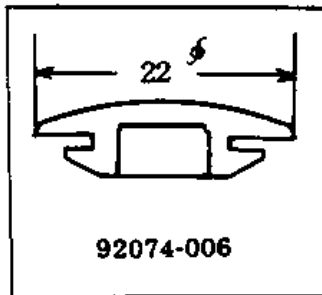

1968 W1SS PARTS DIAGRAM

FENDERS

33

32

1968 W1SS PARTS LIST

FENDERS

ITEM NAME	PART NUMBER	QUANTITY
FENDER FRONT (Ref # 1)	35001-008	1
BRACE FRONT FENDER (Ref # 2)	35009-007	1
STAY FRONT FENDER UPP (Ref # 3)	35010-017	1
STAY FRONT FENDER LOW (Ref # 4)	35010-018	1
SCREW PAN HEAD 6X10 (Ref # 5)	220E0610	1
WASHER PLAIN 6MM (Ref # 6)	411B0600	2
WASHER SPRING 6MM (Ref # 7)	461F0600	2
NUT 6MM (Ref # 8)	312B0600	1
BOLT-SMALL-UPSET,8X14 (Ref # 9)	115B0814	2
WASHER SPRING 8MM (Ref # 10)	461F0800	2
WASHER PLAIN 8MM (Ref # 11)	411B0800	1
FENDER REAR (Ref # 15)	35022-030	1
UNAVAILABLE IN PRICE BOOK (Ref # 16)	35033-004	1
STAY R.H REAR FENDER (Ref # 17)	35032-006	1
UNAVAILABLE IN PRICE BOOK (Ref # 18)	35033-003	1
STAY L.H REAR FENDER (Ref # 19)	35032-007	1
UNAVAILABLE IN PRICE BOOK (Ref # 20)	32109-005	1
BOLT-SMALL-UPSET,8X16 (Ref # 21)	115G0816	1
WASHER PLAIN 8MM (Ref # 22)	410B0800	1
NUT,8MM (Ref # 24)	311B0800	1
BOLT HEX HEAD 8X50 (Ref # 26)	114G0850	1
NUT 6MM (Ref # 27)	311B0600	1
BOLT-UPSET 6X14 (Ref # 30)	112B0614	1
BOLT-SMALL-UPSET,8X22 (Ref # 31)	115B0822	1
PLUG RUBBER (Ref # 32)	92074-005	1
PLUG REAR FENDER RUBB (Ref # 33)	92074-006	1