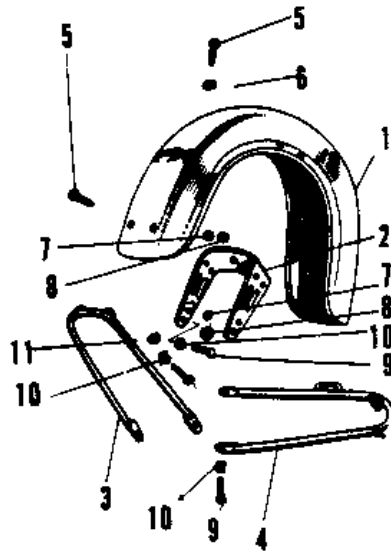

1968 W1SS PARTS DIAGRAM

FENDERS

33

32

1968 W1SS PARTS LIST

FENDERS

ITEM NAME	PART NUMBER	QUANTITY
FENDER FRONT (Ref # 1)	35001-008	1
BRACE FRONT FENDER (Ref # 2)	35009-007	1
STAY FRONT FENDER UPP (Ref # 3)	35010-017	1
STAY FRONT FENDER LOW (Ref # 4)	35010-018	1
SCREW PAN HEAD 6X10 (Ref # 5)	220E0610	1
WASHER PLAIN 6MM (Ref # 6)	411B0600	2
WASHER SPRING 6MM (Ref # 7)	461F0600	2
NUT 6MM (Ref # 8)	312B0600	1
BOLT-SMALL-UPSET,8X14 (Ref # 9)	115B0814	2
WASHER SPRING 8MM (Ref # 10)	461F0800	2
WASHER PLAIN 8MM (Ref # 11)	411B0800	1
FENDER REAR (Ref # 15)	35022-030	1
UNAVAILABLE IN PRICE BOOK (Ref # 16)	35033-004	1
STAY R.H REAR FENDER (Ref # 17)	35032-006	1
UNAVAILABLE IN PRICE BOOK (Ref # 18)	35033-003	1
STAY L.H REAR FENDER (Ref # 19)	35032-007	1
UNAVAILABLE IN PRICE BOOK (Ref # 20)	32109-005	1
BOLT-SMALL-UPSET,8X16 (Ref # 21)	115G0816	1
WASHER PLAIN 8MM (Ref # 22)	410B0800	1
NUT,8MM (Ref # 24)	311B0800	1
BOLT HEX HEAD 8X50 (Ref # 26)	114G0850	1
NUT 6MM (Ref # 27)	311B0600	1
BOLT-UPSET 6X14 (Ref # 30)	112B0614	1
BOLT-SMALL-UPSET,8X22 (Ref # 31)	115B0822	1
PLUG RUBBER (Ref # 32)	92074-005	1
PLUG REAR FENDER RUBB (Ref # 33)	92074-006	1