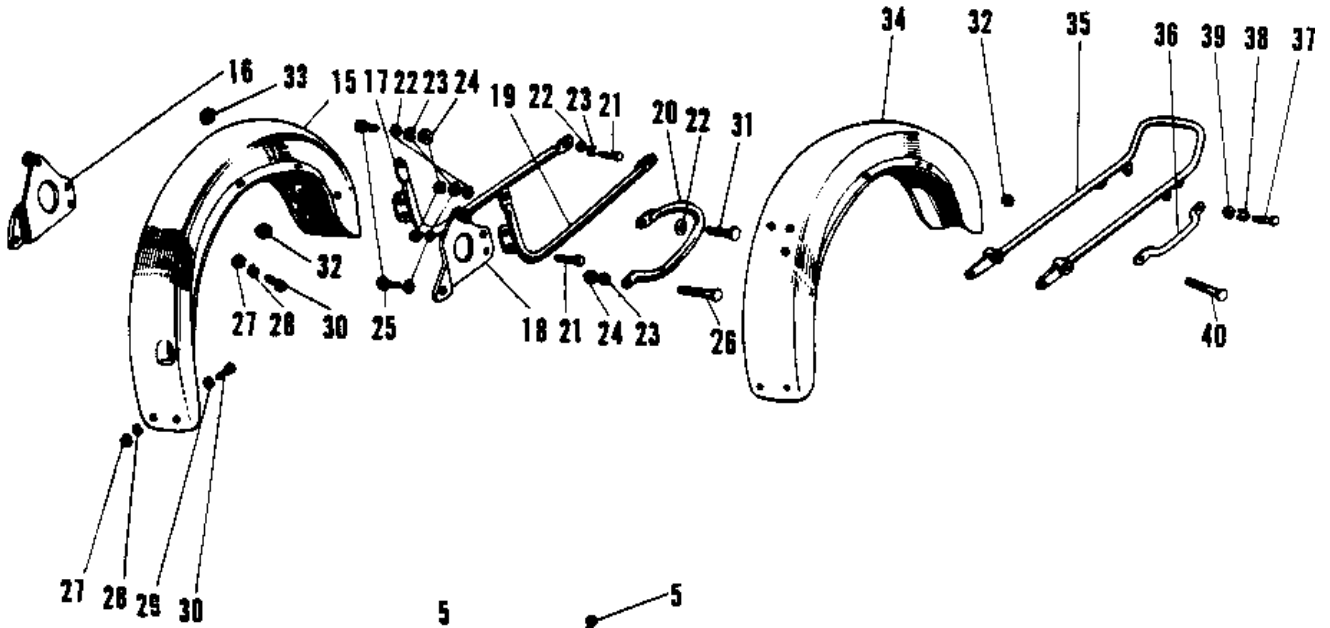

1968 W1SS PARTS DIAGRAM

FENDERS

33

32

1968 W1SS PARTS LIST

FENDERS

ITEM NAME	PART NUMBER	QUANTITY
FENDER FRONT (Ref # 1)	35001-008	1
BRACE FRONT FENDER (Ref # 2)	35009-007	1
STAY FRONT FENDER UPP (Ref # 3)	35010-017	1
STAY FRONT FENDER LOW (Ref # 4)	35010-018	1
SCREW PAN HEAD 6X10 (Ref # 5)	220E0610	1
WASHER PLAIN 6MM (Ref # 6)	411B0600	2
WASHER SPRING 6MM (Ref # 7)	461F0600	2
NUT 6MM (Ref # 8)	312B0600	1
BOLT-SMALL-UPSET,8X14 (Ref # 9)	115B0814	2
WASHER SPRING 8MM (Ref # 10)	461F0800	2
WASHER PLAIN 8MM (Ref # 11)	411B0800	1
FENDER REAR (Ref # 15)	35022-030	1
UNAVAILABLE IN PRICE BOOK (Ref # 16)	35033-004	1
STAY R.H REAR FENDER (Ref # 17)	35032-006	1
UNAVAILABLE IN PRICE BOOK (Ref # 18)	35033-003	1
STAY L.H REAR FENDER (Ref # 19)	35032-007	1
UNAVAILABLE IN PRICE BOOK (Ref # 20)	32109-005	1
BOLT-SMALL-UPSET,8X16 (Ref # 21)	115G0816	1
WASHER PLAIN 8MM (Ref # 22)	410B0800	1
NUT,8MM (Ref # 24)	311B0800	1
BOLT HEX HEAD 8X50 (Ref # 26)	114G0850	1
NUT 6MM (Ref # 27)	311B0600	1
BOLT-UPSET 6X14 (Ref # 30)	112B0614	1
BOLT-SMALL-UPSET,8X22 (Ref # 31)	115B0822	1
PLUG RUBBER (Ref # 32)	92074-005	1
PLUG REAR FENDER RUBB (Ref # 33)	92074-006	1