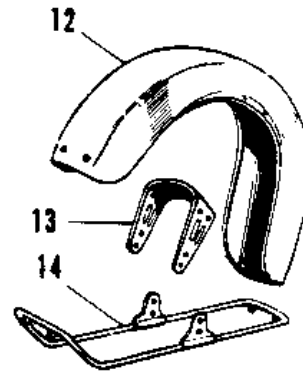

1968 W1SS PARTS DIAGRAM

FENDERS

33

32

1968 W1SS PARTS LIST

FENDERS

ITEM NAME	PART NUMBER	QUANTITY
FENDER FRONT (Ref # 1)	35001-008	1
BRACE FRONT FENDER (Ref # 2)	35009-007	1
STAY FRONT FENDER UPP (Ref # 3)	35010-017	1
STAY FRONT FENDER LOW (Ref # 4)	35010-018	1
SCREW PAN HEAD 6X10 (Ref # 5)	220E0610	1
WASHER PLAIN 6MM (Ref # 6)	411B0600	2
WASHER SPRING 6MM (Ref # 7)	461F0600	2
NUT 6MM (Ref # 8)	312B0600	1
BOLT-SMALL-UPSET,8X14 (Ref # 9)	115B0814	2
WASHER SPRING 8MM (Ref # 10)	461F0800	2
WASHER PLAIN 8MM (Ref # 11)	411B0800	1
FENDER REAR (Ref # 15)	35022-030	1
UNAVAILABLE IN PRICE BOOK (Ref # 16)	35033-004	1
STAY R.H REAR FENDER (Ref # 17)	35032-006	1
UNAVAILABLE IN PRICE BOOK (Ref # 18)	35033-003	1
STAY L.H REAR FENDER (Ref # 19)	35032-007	1
UNAVAILABLE IN PRICE BOOK (Ref # 20)	32109-005	1
BOLT-SMALL-UPSET,8X16 (Ref # 21)	115G0816	1
WASHER PLAIN 8MM (Ref # 22)	410B0800	1
NUT,8MM (Ref # 24)	311B0800	1
BOLT HEX HEAD 8X50 (Ref # 26)	114G0850	1
NUT 6MM (Ref # 27)	311B0600	1
BOLT-UPSET 6X14 (Ref # 30)	112B0614	1
BOLT-SMALL-UPSET,8X22 (Ref # 31)	115B0822	1
PLUG RUBBER (Ref # 32)	92074-005	1
PLUG REAR FENDER RUBB (Ref # 33)	92074-006	1