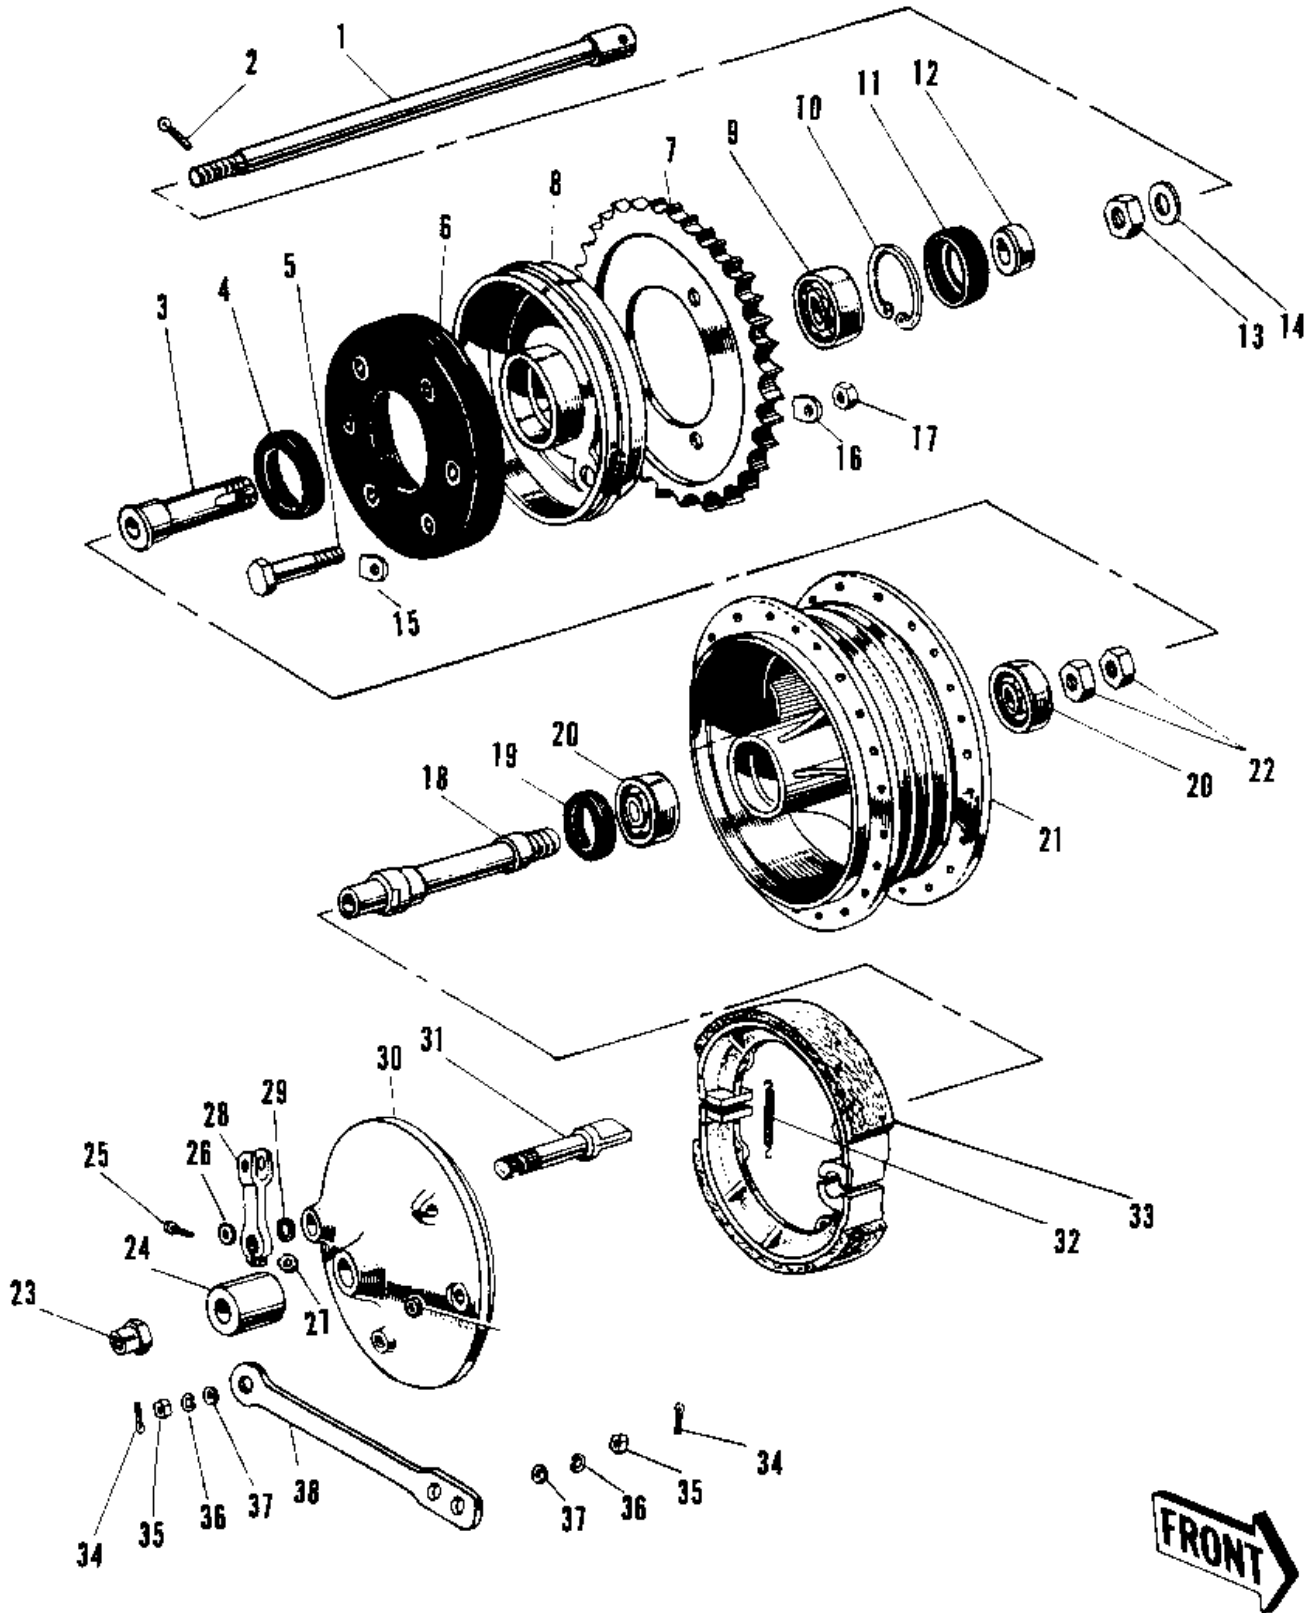

1969 Commander PARTS DIAGRAM

REAR HUB/BRAKE (LATE PRODUCTION)

1969 Commander PARTS LIST

REAR HUB/BRAKE (LATE PRODUCTION)

ITEM NAME	PART NUMBER	QUANTITY
AXLE REAR (Ref # 1)	42031-018	1
PIN COTTER 4.0X30 (Ref # 2)	550D4030	1
COUPRING ASSY RR HUB (Ref # 3,4 8~)	42033-002	1
SLEEVE L.H REAR AXLE (Ref # 3)	42036-004	1
OIL SEAL COUPLING (Ref # 4)	92053-008	1
BOLT SHOCK DAMPER FIT (Ref # 5)	92003-032	1
BOLT-AIR CLNR. FITTNG (Ref # 5)	92003-067	1
DAMPER REAR HUB SHOCK (Ref # 6)	42014-011	1
REAR SPROCKET 41T (Ref # 7)	42041-034	1
BEARING BALL #6205 (Ref # 9)	601B6205	1
RING,SNAP,56.2M/M (Ref # 10)	92033-1043	1
OIL SEAL WTC35527 (Ref # 11)	92052-006	1
COLLAR L.H REAR AXLE (Ref # 12)	42037-019	1
NUT L.H SLEEVE (Ref # 13)	42045-007	1
WASHER L.H SLEEVE (Ref # 14)	42046-010	1
WASHER COUPLING LOCK (Ref # 15)	92088-009	1
WASHER-SPROCKET LOCK (Ref # 16)	92088-015	1
NUT-HEX-FINE,12MM (Ref # 17)	315B1200	2
REAR BRAKE DRUM COMPLETE (Ref # 18~22)	42005-012	1
SLEEVE R.H.REAR AXLE (Ref # 18)	42011-001	1
OIL SEAL RR AXLE R.H (Ref # 19)	652A355508	1
BEARING CONE ROLLER (Ref # 20)	92116-001	1
NUT BEARING ADJUST (Ref # 22)	42045-008	1
NUT CASTLE 16M/M (Ref # 23)	42045-014	1
COLLAR REAR HUB R.H (Ref # 24)	42032-007	1
PANEL-ASY,RR BRK,BLK (Ref # 25~33)	42006-010-21	1
BOLT-UPSET,6X40 (Ref # 25)	112G0640	1
WASHER PLAIN 6MM (Ref # 26)	410B0600	1
NUT 6MM (Ref # 27)	311B0600	1

1969 Commander PARTS LIST

REAR HUB/BRAKE (LATE PRODUCTION)

ITEM NAME	PART NUMBER	QUANTITY
LEVER REAR BRAKE CAM (Ref # 28)	42029-008	1
DUST SHIELD BRAKE CAM (Ref # 29)	41051-001	1
CAM SHAFT,REAR BRAKE (Ref # 31)	42026-017	1
SPRING BRAKE SHOE (Ref # 32)	42020-003	1
SHOE,BRAKE (Ref # 33)	42019-007	1
PIN COTTER 2.0X20 (Ref # 34)	550D2020	1
NUT,10MM (Ref # 35)	314B1000	1
WASHER SPRING 10MM (Ref # 36)	461F1000	1
WASHER PLAIN 10MM (Ref # 37)	411B1000	1
TORQUE LINK REAR BRK (Ref # 38)	43007-013	1