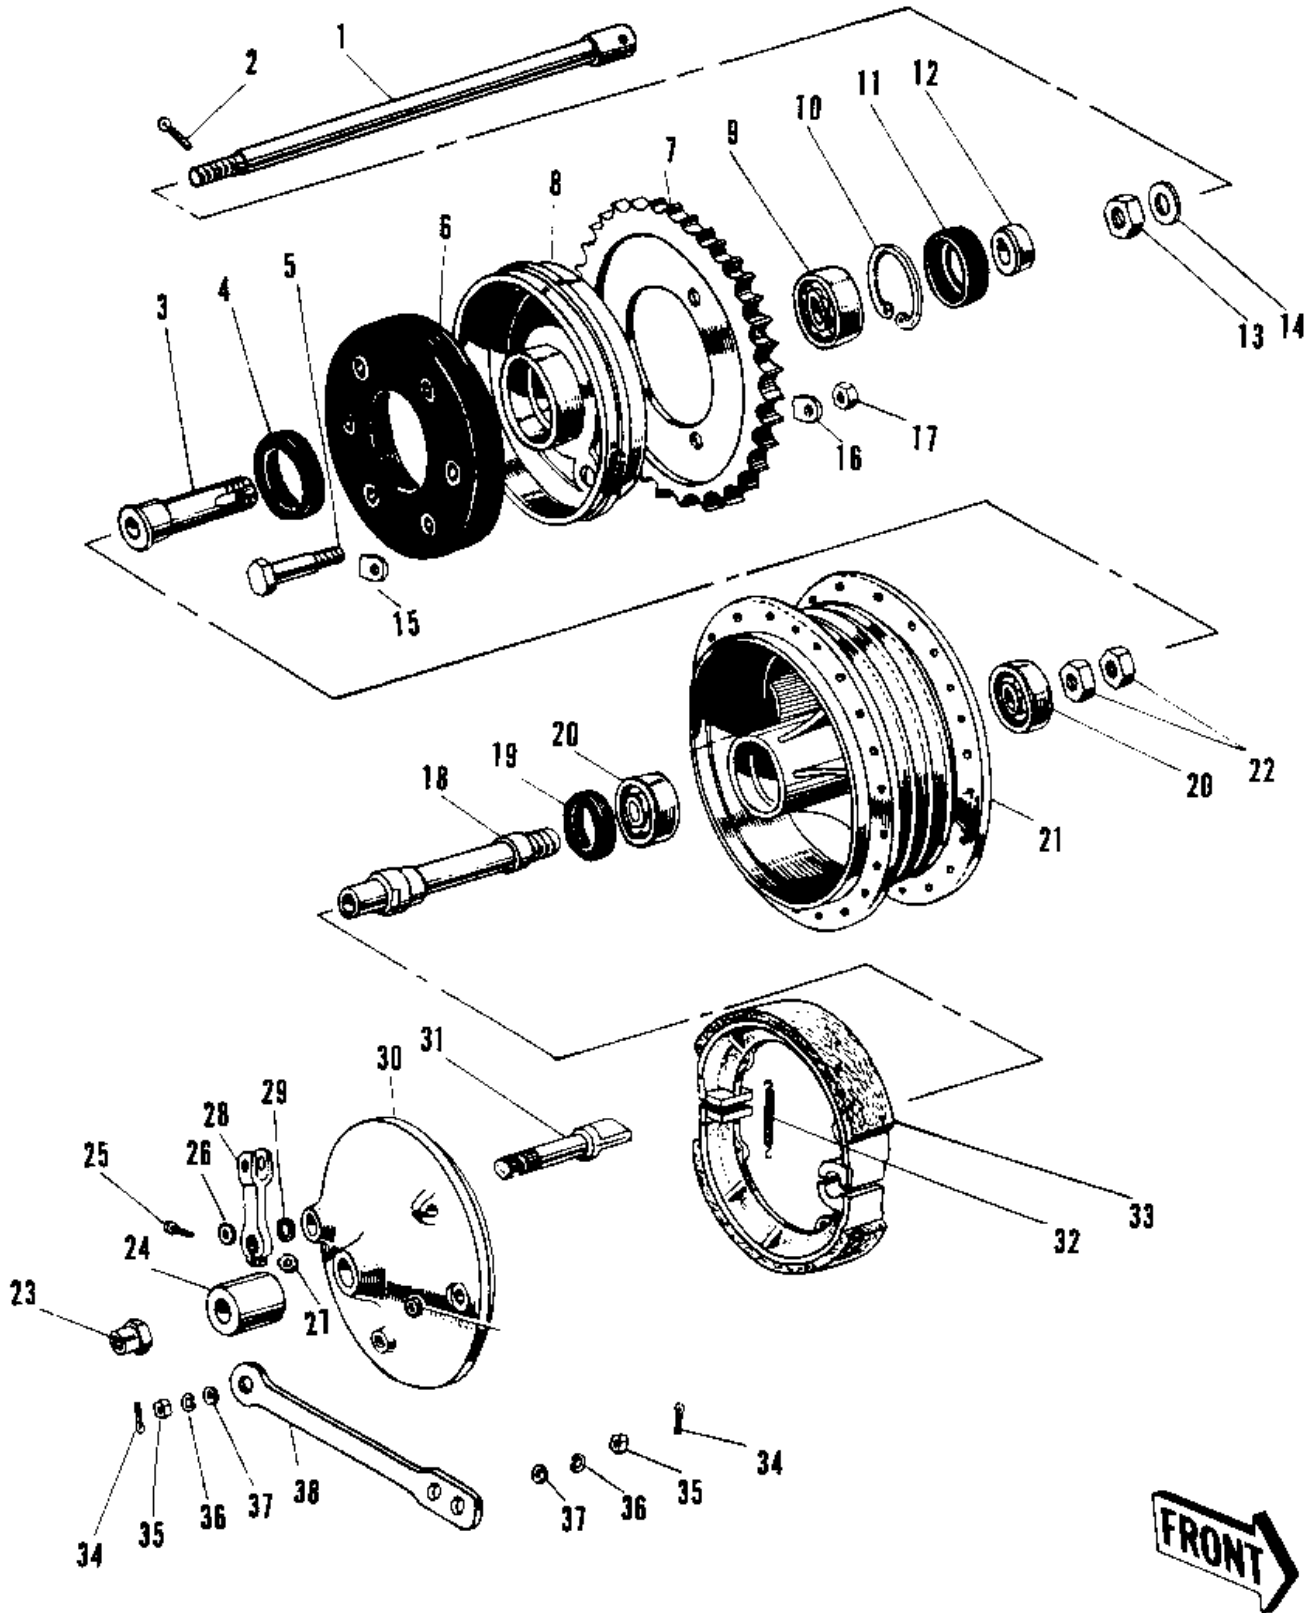

## 1969 W1SS PARTS DIAGRAM

REAR HUB/BRAKE (LATE PRODUCTION)

## 1969 W1SS PARTS LIST

REAR HUB/BRAKE (LATE PRODUCTION)

ITEM NAME	PART NUMBER	QUANTITY
AXLE REAR (Ref # 1)	42031-018	1
PIN COTTER 4.0X30 (Ref # 2)	550D4030	1
COUPRING ASSY RR HUB (Ref # 3,4 8~)	42033-002	1
SLEEVE L.H REAR AXLE (Ref # 3)	42036-004	1
OIL SEAL COUPLING (Ref # 4)	92053-008	1
BOLT SHOCK DAMPER FIT (Ref # 5)	92003-032	1
BOLT-AIR CLNR. FITTNG (Ref # 5)	92003-067	1
DAMPER REAR HUB SHOCK (Ref # 6)	42014-011	1
REAR SPROCKET 41T (Ref # 7)	42041-034	1
BEARING BALL #6205 (Ref # 9)	601B6205	1
RING,SNAP,56.2M/M (Ref # 10)	92033-1043	1
OIL SEAL WTC35527 (Ref # 11)	92052-006	1
COLLAR L.H REAR AXLE (Ref # 12)	42037-019	1
NUT L.H SLEEVE (Ref # 13)	42045-007	1
WASHER L.H SLEEVE (Ref # 14)	42046-010	1
WASHER COUPLING LOCK (Ref # 15)	92088-009	1
WASHER-SPROCKET LOCK (Ref # 16)	92088-015	1
NUT-HEX-FINE,12MM (Ref # 17)	315B1200	2
REAR BRAKE DRUM COMPLETE (Ref # 18~22)	42005-012	1
SLEEVE R.H.REAR AXLE (Ref # 18)	42011-001	1
OIL SEAL RR AXLE R.H (Ref # 19)	652A355508	1
BEARING CONE ROLLER (Ref # 20)	92116-001	1
NUT BEARING ADJUST (Ref # 22)	42045-008	1
NUT CASTLE 16M/M (Ref # 23)	42045-014	1
COLLAR REAR HUB R.H (Ref # 24)	42032-007	1
PANEL-ASY,RR BRK,BLK (Ref # 25~33)	42006-010-21	1
BOLT-UPSET,6X40 (Ref # 25)	112G0640	1
WASHER PLAIN 6MM (Ref # 26)	410B0600	1
NUT 6MM (Ref # 27)	311B0600	1

## 1969 W1SS PARTS LIST

REAR HUB/BRAKE (LATE PRODUCTION)

ITEM NAME	PART NUMBER	QUANTITY
LEVER REAR BRAKE CAM (Ref # 28)	42029-008	1
DUST SHIELD BRAKE CAM (Ref # 29)	41051-001	1
CAM SHAFT,REAR BRAKE (Ref # 31)	42026-017	1
SPRING BRAKE SHOE (Ref # 32)	42020-003	1
SHOE,BRAKE (Ref # 33)	42019-007	1
PIN COTTER 2.0X20 (Ref # 34)	550D2020	1
NUT,10MM (Ref # 35)	314B1000	1
WASHER SPRING 10MM (Ref # 36)	461F1000	1
WASHER PLAIN 10MM (Ref # 37)	411B1000	1
TORQUE LINK REAR BRK (Ref # 38)	43007-013	1