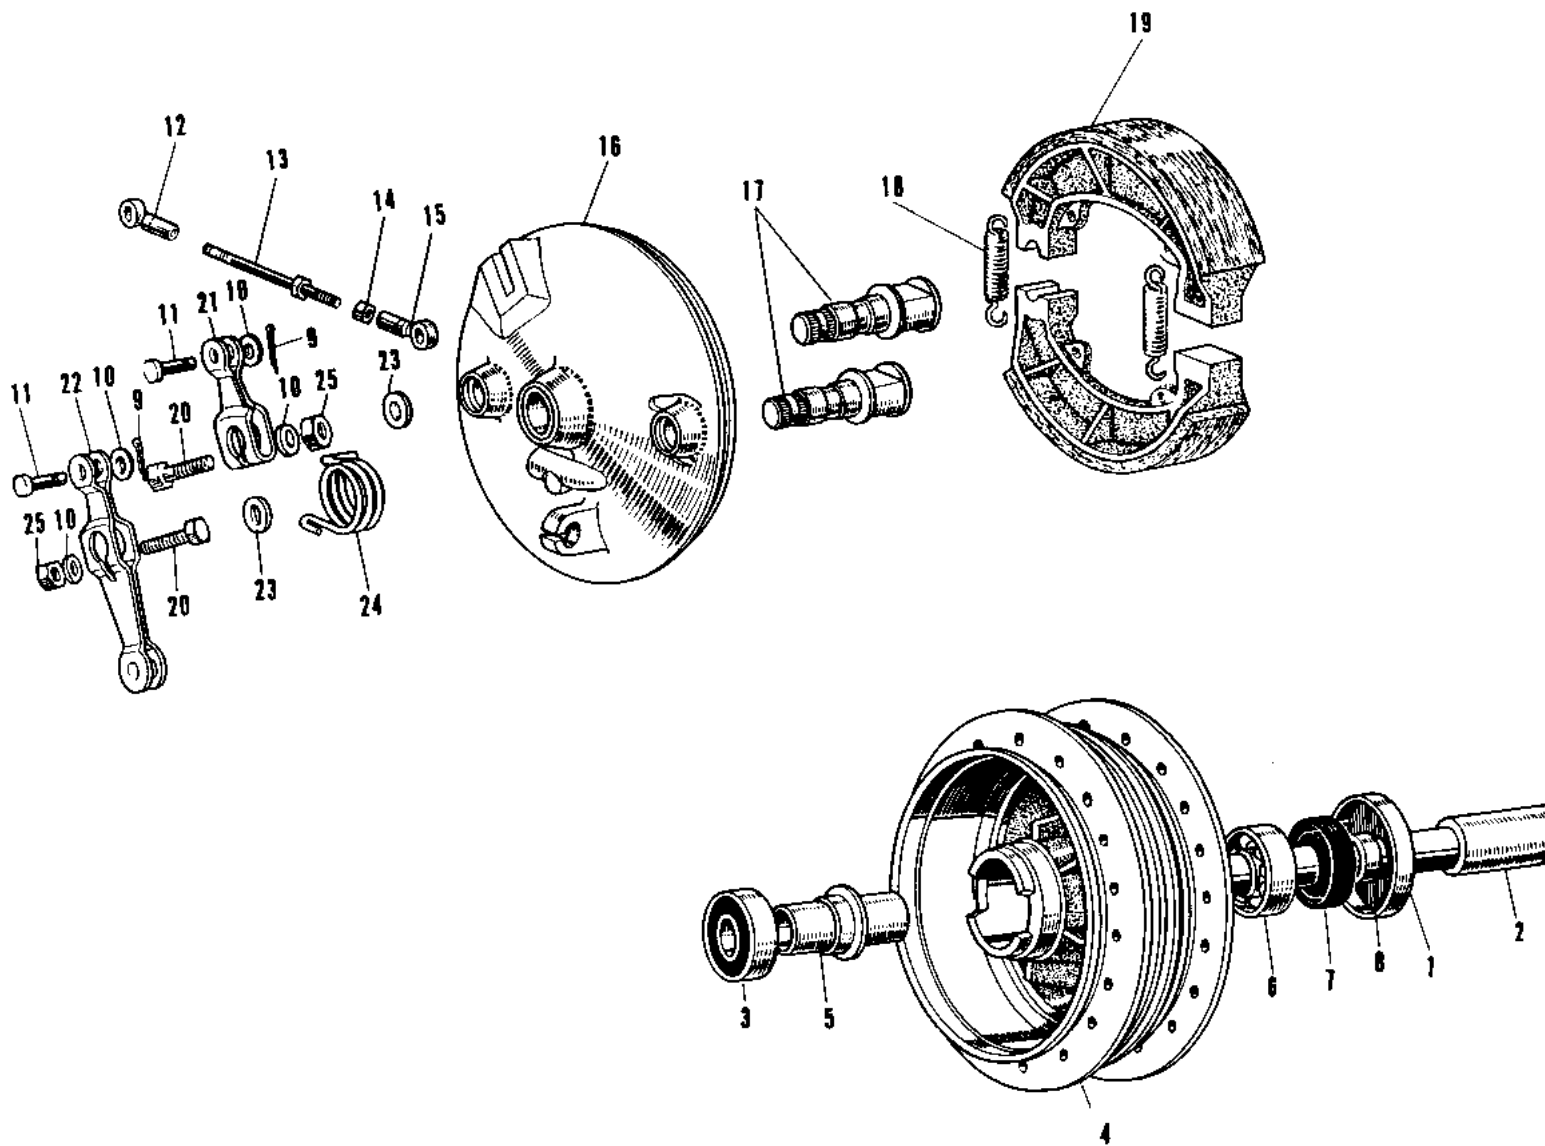

## 1969 Commander PARTS DIAGRAM

FRONT HUB/BRAKE (E/NO.54590-)

## 1969 Commander PARTS LIST

FRONT HUB/BRAKE (E/NO.54590-)

ITEM NAME	PART NUMBER	QUANTITY
DUST SHIELD FRONT HUB (Ref # 1)	41042-005	1
AXLE FRONT (Ref # 2)	41068-020	1
DRUM-ASSY,FR BRK (Ref # 3~7)	41034-013	1
BEARING BALL #6303Z (Ref # 3)	601B6303Z	1
SPACER FR HUB BEARING (Ref # 5)	41039-015	1
BEARING BALL #6303 (Ref # 6)	601B6303	1
OIL SEAL FRONT AXLE (Ref # 7)	654A254708	1
COLLAR AXLE OIL SEAL (Ref # 8)	41069-009	1
UNAVAILABLE IN PRICE BOOK (Ref # 9~25)	41035-022	1
PIN COTTER 1.2X10 (Ref # 9)	550D1210	1
WASHER PLAIN 6MM (Ref # 10)	411B0600	1
PIN BRAKE CONNECT ROD (Ref # 11)	41055-003	1
ROD END BRK CONNECT B (Ref # 12)	41058-003	1
ROD END,BRK CONNECT (Ref # 12)	41058-009	1
ROD BRK CAM LEV CONCT (Ref # 13)	41057-003	1
ROD BRK CAM LEV CONCT (Ref # 13)	41057-011	1
NUT,5MM (Ref # 14)	311B0500	2
ROD END BRK CONNECT A (Ref # 15)	41058-002	1
ROD END,BRK CONNECT (Ref # 15)	41058-008	1
CAM SHAFT FRONT BRAKE (Ref # 17)	41050-007	1
SPRING,BRAKE SHOE (Ref # 18)	41049-012	1
SHOE BRAKE (Ref # 19)	41048-007	1
BOLT-UPSET (Ref # 20)	112G0630	1
LEVER FRT BRK CAM 2ND (Ref # 21)	41053-012	1
LEVER FRT BRK CAM 1ST (Ref # 22)	41053-011	1
DUST SHIELD BRAKE CAM (Ref # 23)	41051-001	1
SPRING BRAKE CAM LEV (Ref # 24)	41056-003	1
NUT 6MM (Ref # 25)	311B0600	1