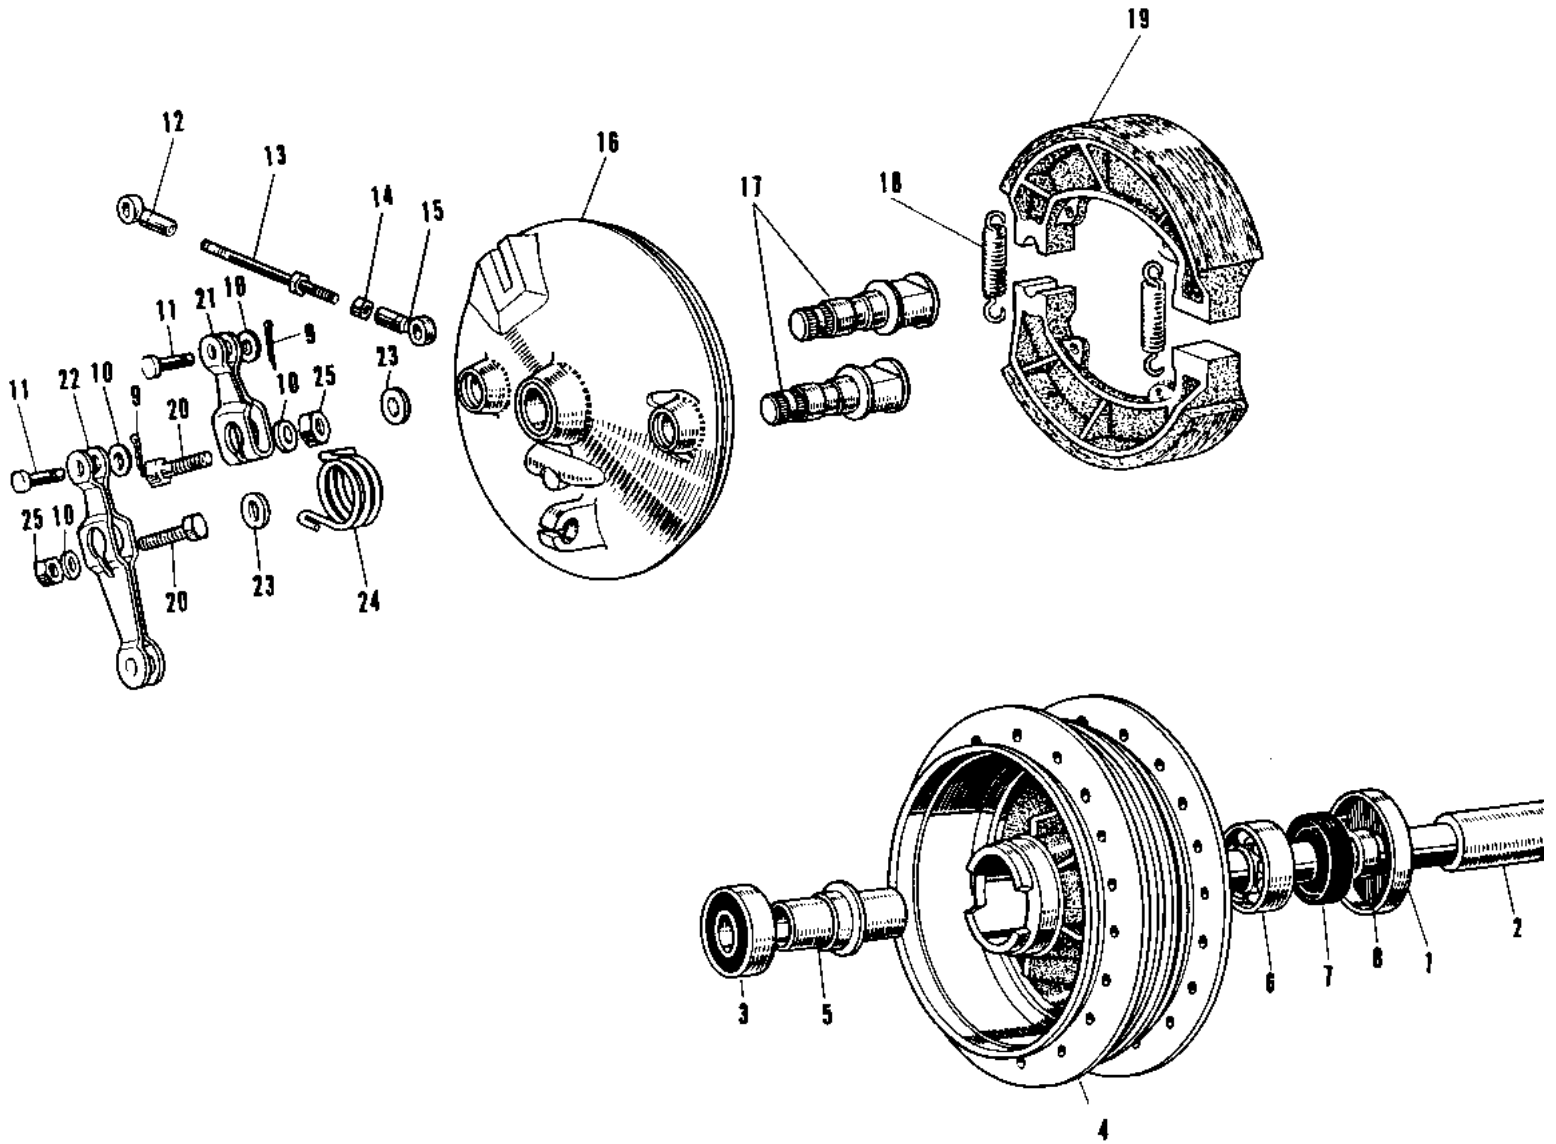

1969 Commander PARTS DIAGRAM

FRONT HUB/BRAKE (E/NO.54590-)

1969 Commander PARTS LIST

FRONT HUB/BRAKE (E/NO.54590-)

ITEM NAME	PART NUMBER	QUANTITY
DUST SHIELD FRONT HUB (Ref # 1)	41042-005	1
AXLE FRONT (Ref # 2)	41068-020	1
DRUM-ASSY,FR BRK (Ref # 3~7)	41034-013	1
BEARING BALL #6303Z (Ref # 3)	601B6303Z	1
SPACER FR HUB BEARING (Ref # 5)	41039-015	1
BEARING BALL #6303 (Ref # 6)	601B6303	1
OIL SEAL FRONT AXLE (Ref # 7)	654A254708	1
COLLAR AXLE OIL SEAL (Ref # 8)	41069-009	1
UNAVAILABLE IN PRICE BOOK (Ref # 9~25)	41035-022	1
PIN COTTER 1.2X10 (Ref # 9)	550D1210	2
WASHER PLAIN 6MM (Ref # 10)	411B0600	4
PIN BRAKE CONNECT ROD (Ref # 11)	41055-003	2
ROD END BRK CONNECT B (Ref # 12)	41058-003	1
ROD END,BRK CONNECT (Ref # 12)	41058-009	1
ROD BRK CAM LEV CONCT (Ref # 13)	41057-003	1
ROD BRK CAM LEV CONCT (Ref # 13)	41057-011	1
NUT,5MM (Ref # 14)	311B0500	1
NUT,5MM (Ref # 14)	311B0500	1
ROD END BRK CONNECT A (Ref # 15)	41058-002	1
ROD END,BRK CONNECT (Ref # 15)	41058-008	1
CAM SHAFT FRONT BRAKE (Ref # 17)	41050-007	2
SPRING,BRAKE SHOE (Ref # 18)	41049-012	2
SHOE BRAKE (Ref # 19)	41048-007	2
BOLT-UPSET (Ref # 20)	112G0630	2
LEVER FRT BRK CAM 2ND (Ref # 21)	41053-012	1
LEVER FRT BRK CAM 1ST (Ref # 22)	41053-011	1
DUST SHIELD BRAKE CAM (Ref # 23)	41051-001	2
SPRING BRAKE CAM LEV (Ref # 24)	41056-003	1
NUT 6MM (Ref # 25)	311B0600	2