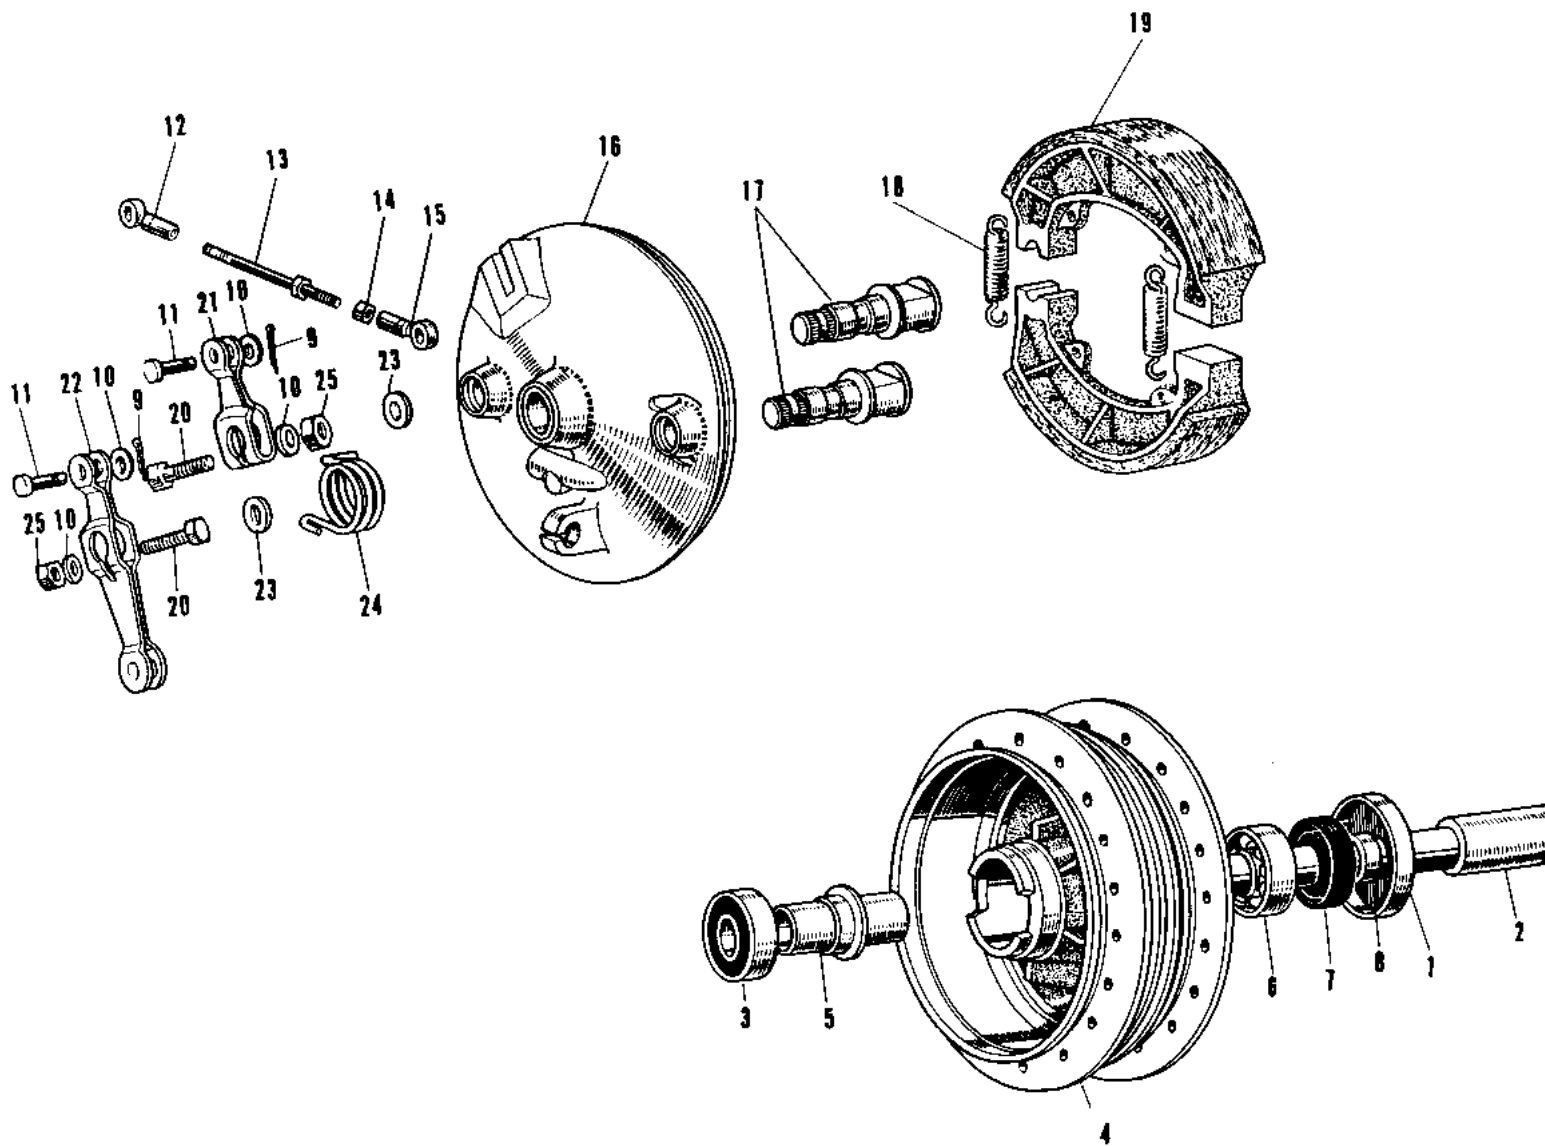

1969 W1SS PARTS DIAGRAM

FRONT HUB/BRAKE (E/NO.54590-)

1969 W1SS PARTS LIST

FRONT HUB/BRAKE (E/NO.54590-)

ITEM NAME	PART NUMBER	QUANTITY
DUST SHIELD FRONT HUB (Ref # 1)	41042-005	1
AXLE FRONT (Ref # 2)	41068-020	1
DRUM-ASSY,FR BRK (Ref # 3~7)	41034-013	1
BEARING BALL #6303Z (Ref # 3)	601B6303Z	1
SPACER FR HUB BEARING (Ref # 5)	41039-015	1
BEARING BALL #6303 (Ref # 6)	601B6303	1
OIL SEAL FRONT AXLE (Ref # 7)	654A254708	1
COLLAR AXLE OIL SEAL (Ref # 8)	41069-009	1
UNAVAILABLE IN PRICE BOOK (Ref # 9~25)	41035-022	1
PIN COTTER 1.2X10 (Ref # 9)	550D1210	1
WASHER PLAIN 6MM (Ref # 10)	411B0600	1
PIN BRAKE CONNECT ROD (Ref # 11)	41055-003	1
ROD END BRK CONNECT B (Ref # 12)	41058-003	1
ROD END,BRK CONNECT (Ref # 12)	41058-009	1
ROD BRK CAM LEV CONCT (Ref # 13)	41057-003	1
ROD BRK CAM LEV CONCT (Ref # 13)	41057-011	1
NUT,5MM (Ref # 14)	311B0500	2
ROD END BRK CONNECT A (Ref # 15)	41058-002	1
ROD END,BRK CONNECT (Ref # 15)	41058-008	1
CAM SHAFT FRONT BRAKE (Ref # 17)	41050-007	1
SPRING,BRAKE SHOE (Ref # 18)	41049-012	1
SHOE BRAKE (Ref # 19)	41048-007	1
BOLT-UPSET (Ref # 20)	112G0630	1
LEVER FRT BRK CAM 2ND (Ref # 21)	41053-012	1
LEVER FRT BRK CAM 1ST (Ref # 22)	41053-011	1
DUST SHIELD BRAKE CAM (Ref # 23)	41051-001	1
SPRING BRAKE CAM LEV (Ref # 24)	41056-003	1
NUT 6MM (Ref # 25)	311B0600	1