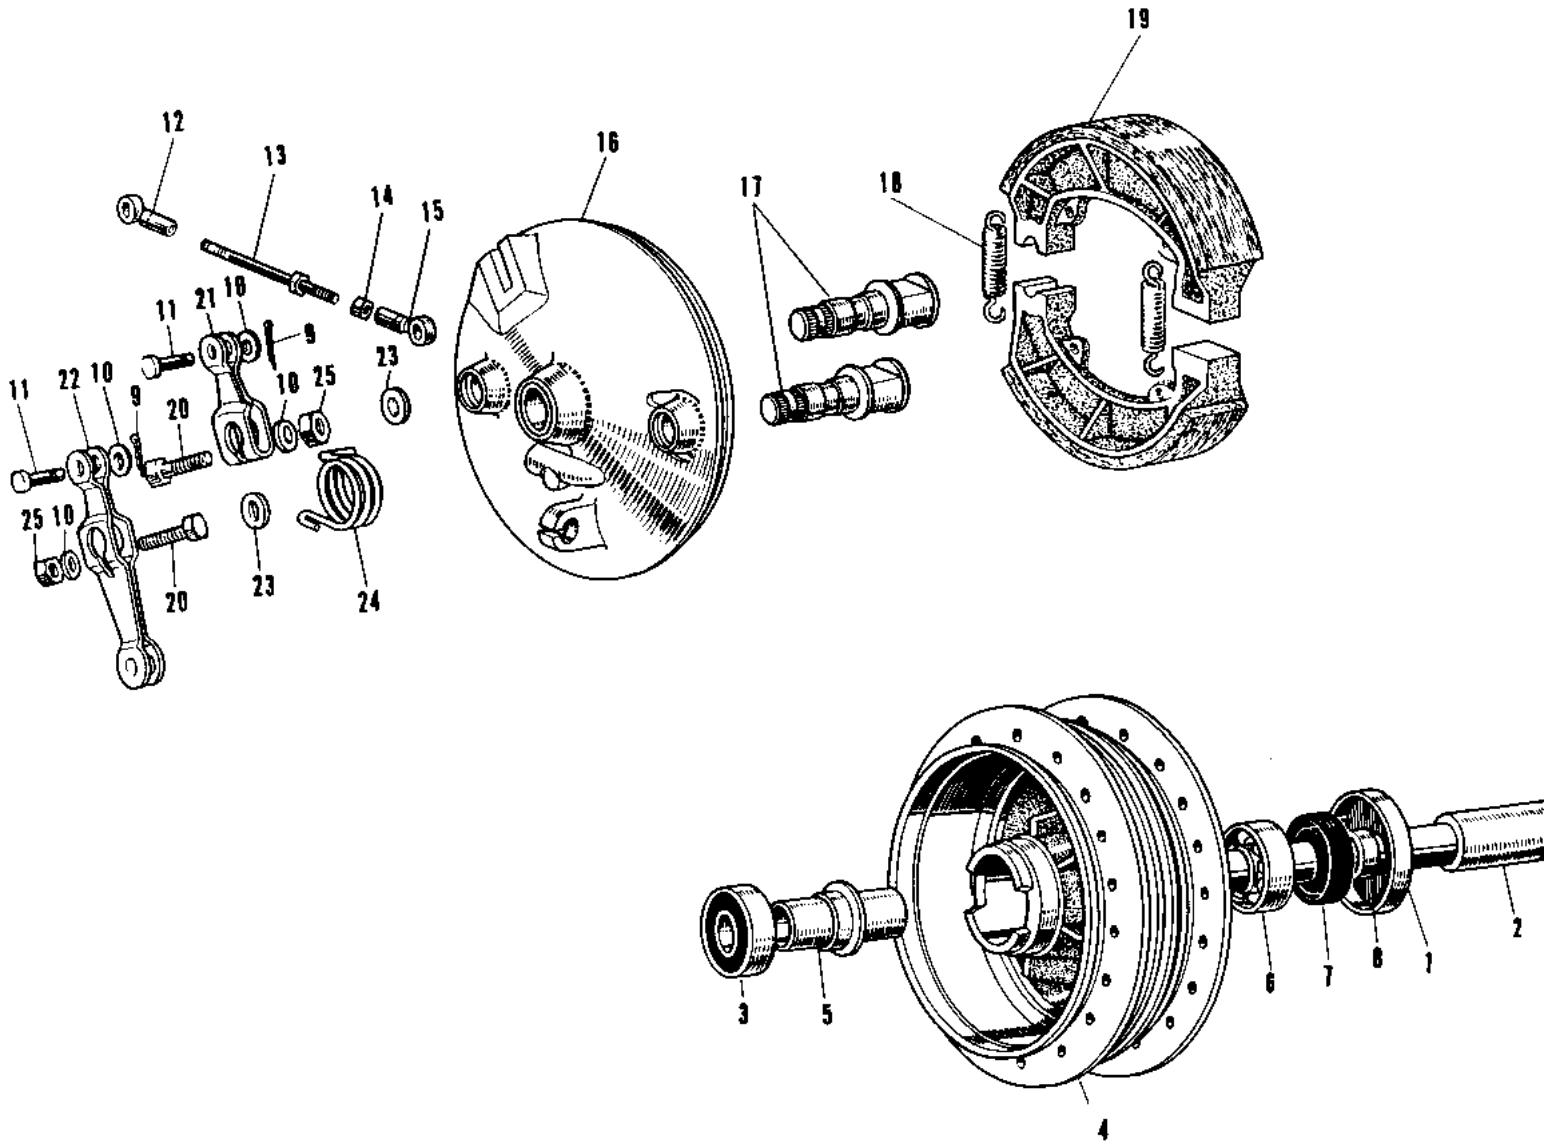

1968 W1SS PARTS DIAGRAM

FRONT HUB/BRAKE (E/NO.54590-)

1968 W1SS PARTS LIST

FRONT HUB/BRAKE (E/NO.54590-)

ITEM NAME	PART NUMBER	QUANTITY
DUST SHIELD FRONT HUB (Ref # 1)	41042-005	1
AXLE FRONT (Ref # 2)	41068-020	1
DRUM-ASSY,FR BRK (Ref # 3~7)	41034-013	1
BEARING BALL #6303Z (Ref # 3)	601B6303Z	1
SPACER FR HUB BEARING (Ref # 5)	41039-015	1
BEARING BALL #6303 (Ref # 6)	601B6303	1
OIL SEAL FRONT AXLE (Ref # 7)	654A254708	1
COLLAR AXLE OIL SEAL (Ref # 8)	41069-009	1
UNAVAILABLE IN PRICE BOOK (Ref # 9~25)	41035-022	1
PIN COTTER 1.2X10 (Ref # 9)	550D1210	1
WASHER PLAIN 6MM (Ref # 10)	411B0600	1
PIN BRAKE CONNECT ROD (Ref # 11)	41055-003	1
ROD END BRK CONNECT B (Ref # 12)	41058-003	1
ROD END,BRK CONNECT (Ref # 12)	41058-009	1
ROD BRK CAM LEV CONCT (Ref # 13)	41057-003	1
ROD BRK CAM LEV CONCT (Ref # 13)	41057-011	1
NUT,5MM (Ref # 14)	311B0500	2
ROD END BRK CONNECT A (Ref # 15)	41058-002	1
ROD END,BRK CONNECT (Ref # 15)	41058-008	1
CAM SHAFT FRONT BRAKE (Ref # 17)	41050-007	1
SPRING,BRAKE SHOE (Ref # 18)	41049-012	1
SHOE BRAKE (Ref # 19)	41048-007	1
BOLT-UPSET (Ref # 20)	112G0630	1
LEVER FRT BRK CAM 2ND (Ref # 21)	41053-012	1
LEVER FRT BRK CAM 1ST (Ref # 22)	41053-011	1
DUST SHIELD BRAKE CAM (Ref # 23)	41051-001	1
SPRING BRAKE CAM LEV (Ref # 24)	41056-003	1
NUT 6MM (Ref # 25)	311B0600	1