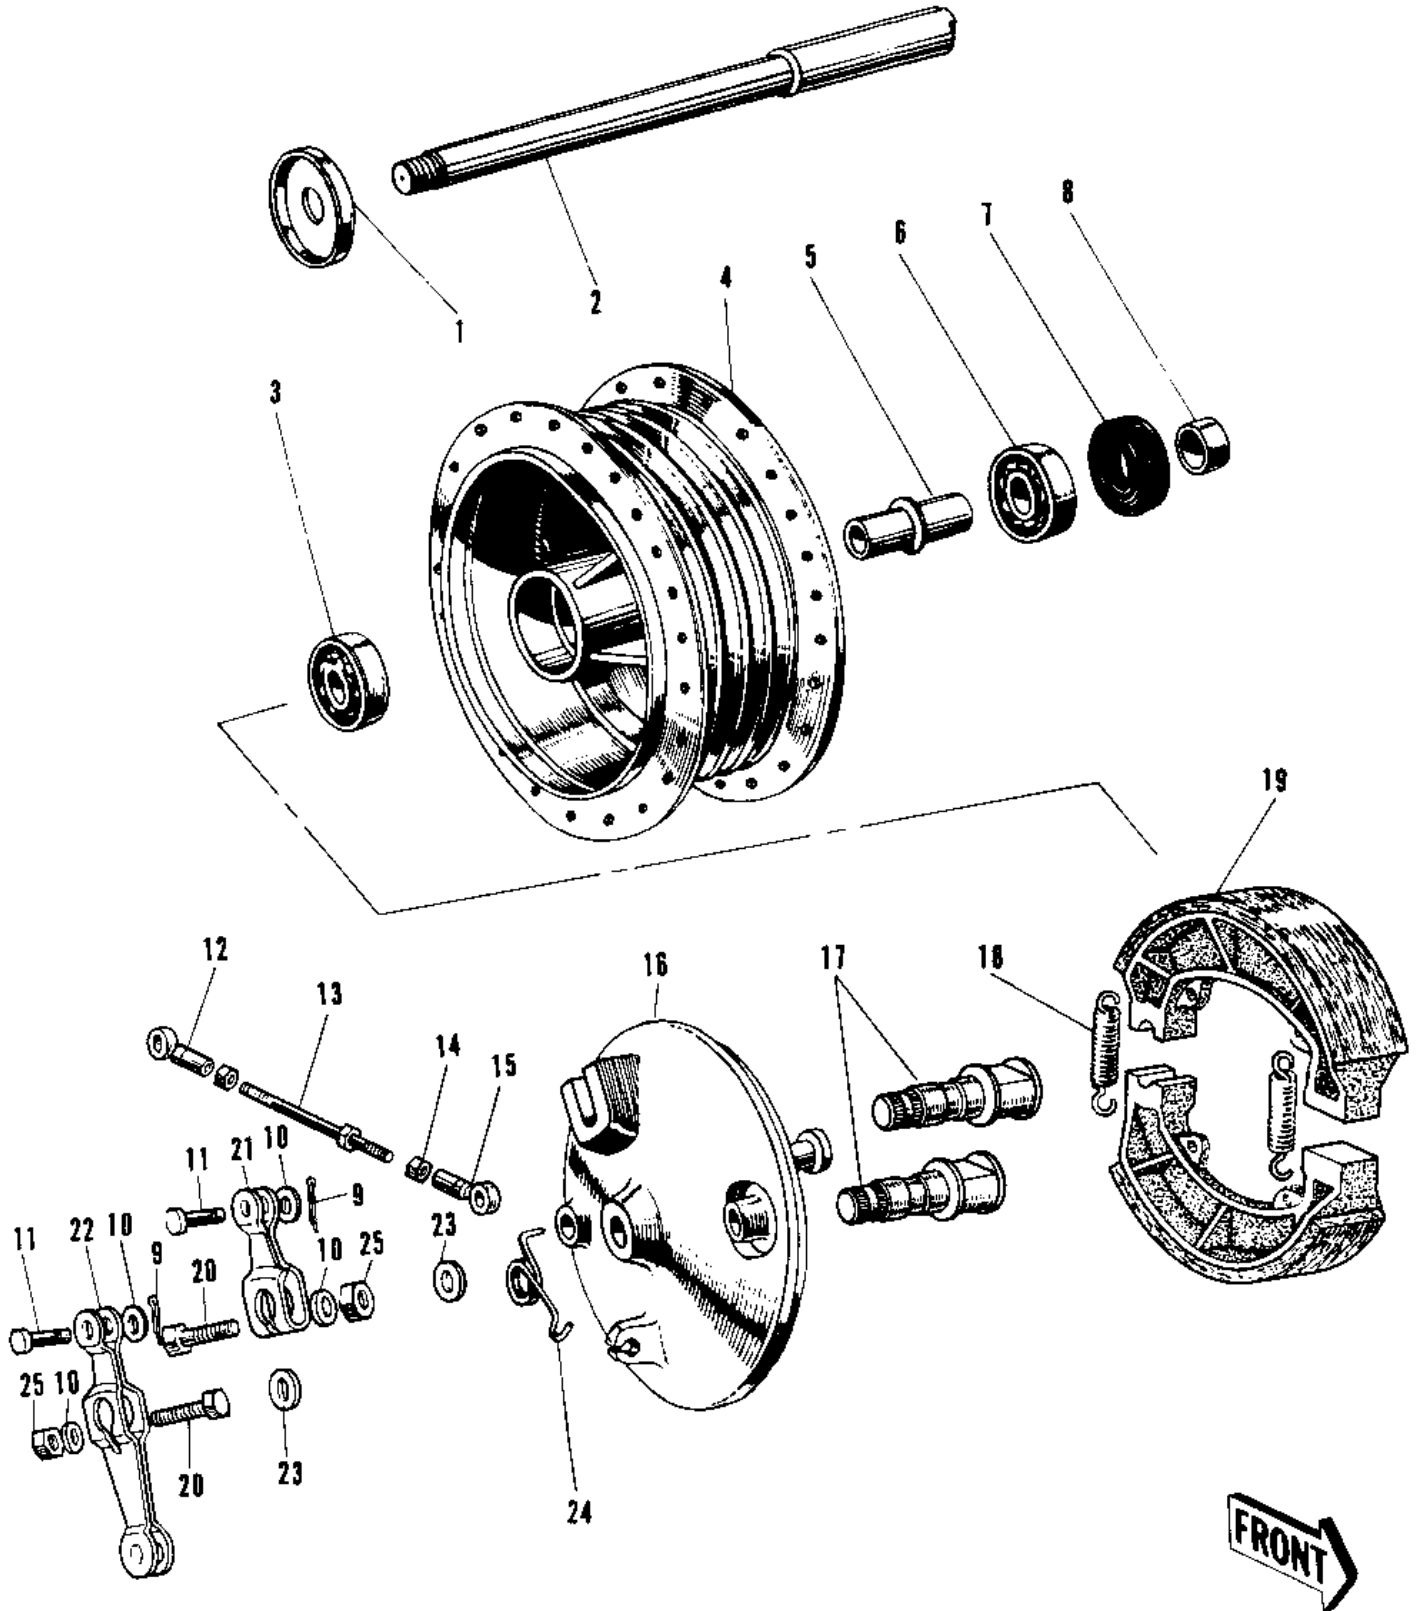

1969 Commander PARTS DIAGRAM

FRONT HUB/BRAKE (-E/NO.54589)

1969 Commander PARTS LIST

FRONT HUB/BRAKE (-E/NO.54589)

ITEM NAME	PART NUMBER	QUANTITY
DUST SHIELD FRONT HUB (Ref # 1)	41042-005	1
AXLE FRONT (Ref # 2)	41068-020	2
UNAVAILABLE IN PRICE BOOK (Ref # 3~7)	41034-011	1
BEARING BALL #6303Z (Ref # 3)	601B6303Z	1
UNAVAILABLE IN PRICE BOOK (Ref # 5)	41039-010	1
BEARING BALL #6303 (Ref # 6)	601B6303	1
OIL SEAL FRONT AXLE (Ref # 7)	654A254708	1
COLLAR AXLE OIL SEAL (Ref # 8)	41069-009	1
UNAVAILABLE IN PRICE BOOK (Ref # 9~25)	41035-016	1
PIN COTTER 1.2X10 (Ref # 9)	550D1210	1
WASHER PLAIN 6MM (Ref # 10)	411B0600	1
PIN BRAKE CONNECT ROD (Ref # 11)	41055-003	1
ROD END BRK CONNECT B (Ref # 12)	41058-007	1
ROD END BRK CONNECT B (Ref # 12)	41058-003	1
ROD END,BRK CONNECT (Ref # 12)	41058-009	1
ROD BRK CAM LEV CONCT (Ref # 13)	41057-013	1
ROD BRK CAM LEV CONCT (Ref # 13)	41057-003	1
ROD BRK CAM LEV CONCT (Ref # 13)	41057-011	1
NUT 6MM (Ref # 14)	311B0600	2
NUT,5MM (Ref # 14)	311B0500	2
ROD END BRK CONNECT A (Ref # 15)	41058-006	1
ROD END BRK CONNECT A (Ref # 15)	41058-002	1
ROD END,BRK CONNECT (Ref # 15)	41058-008	1
CAM SHAFT FRONT BRAKE (Ref # 17)	41050-007	1
SPRING,BRAKE SHOE (Ref # 17)	41049-012	2
BOLT-UPSET (Ref # 20)	112G0630	1
LEVER FRT BRK CAM 2ND (Ref # 21)	41053-012	1
LEVER FRT BRK CAM 1ST (Ref # 22)	41053-011	1
DUST SHIELD BRAKE CAM (Ref # 23)	41051-001	1

1969 Commander PARTS LIST

FRONT HUB/BRAKE (-E/NO.54589)

ITEM NAME	PART NUMBER	QUANTITY
SPRING FR BRK CAM LEV (Ref # 24)	41056-002	1