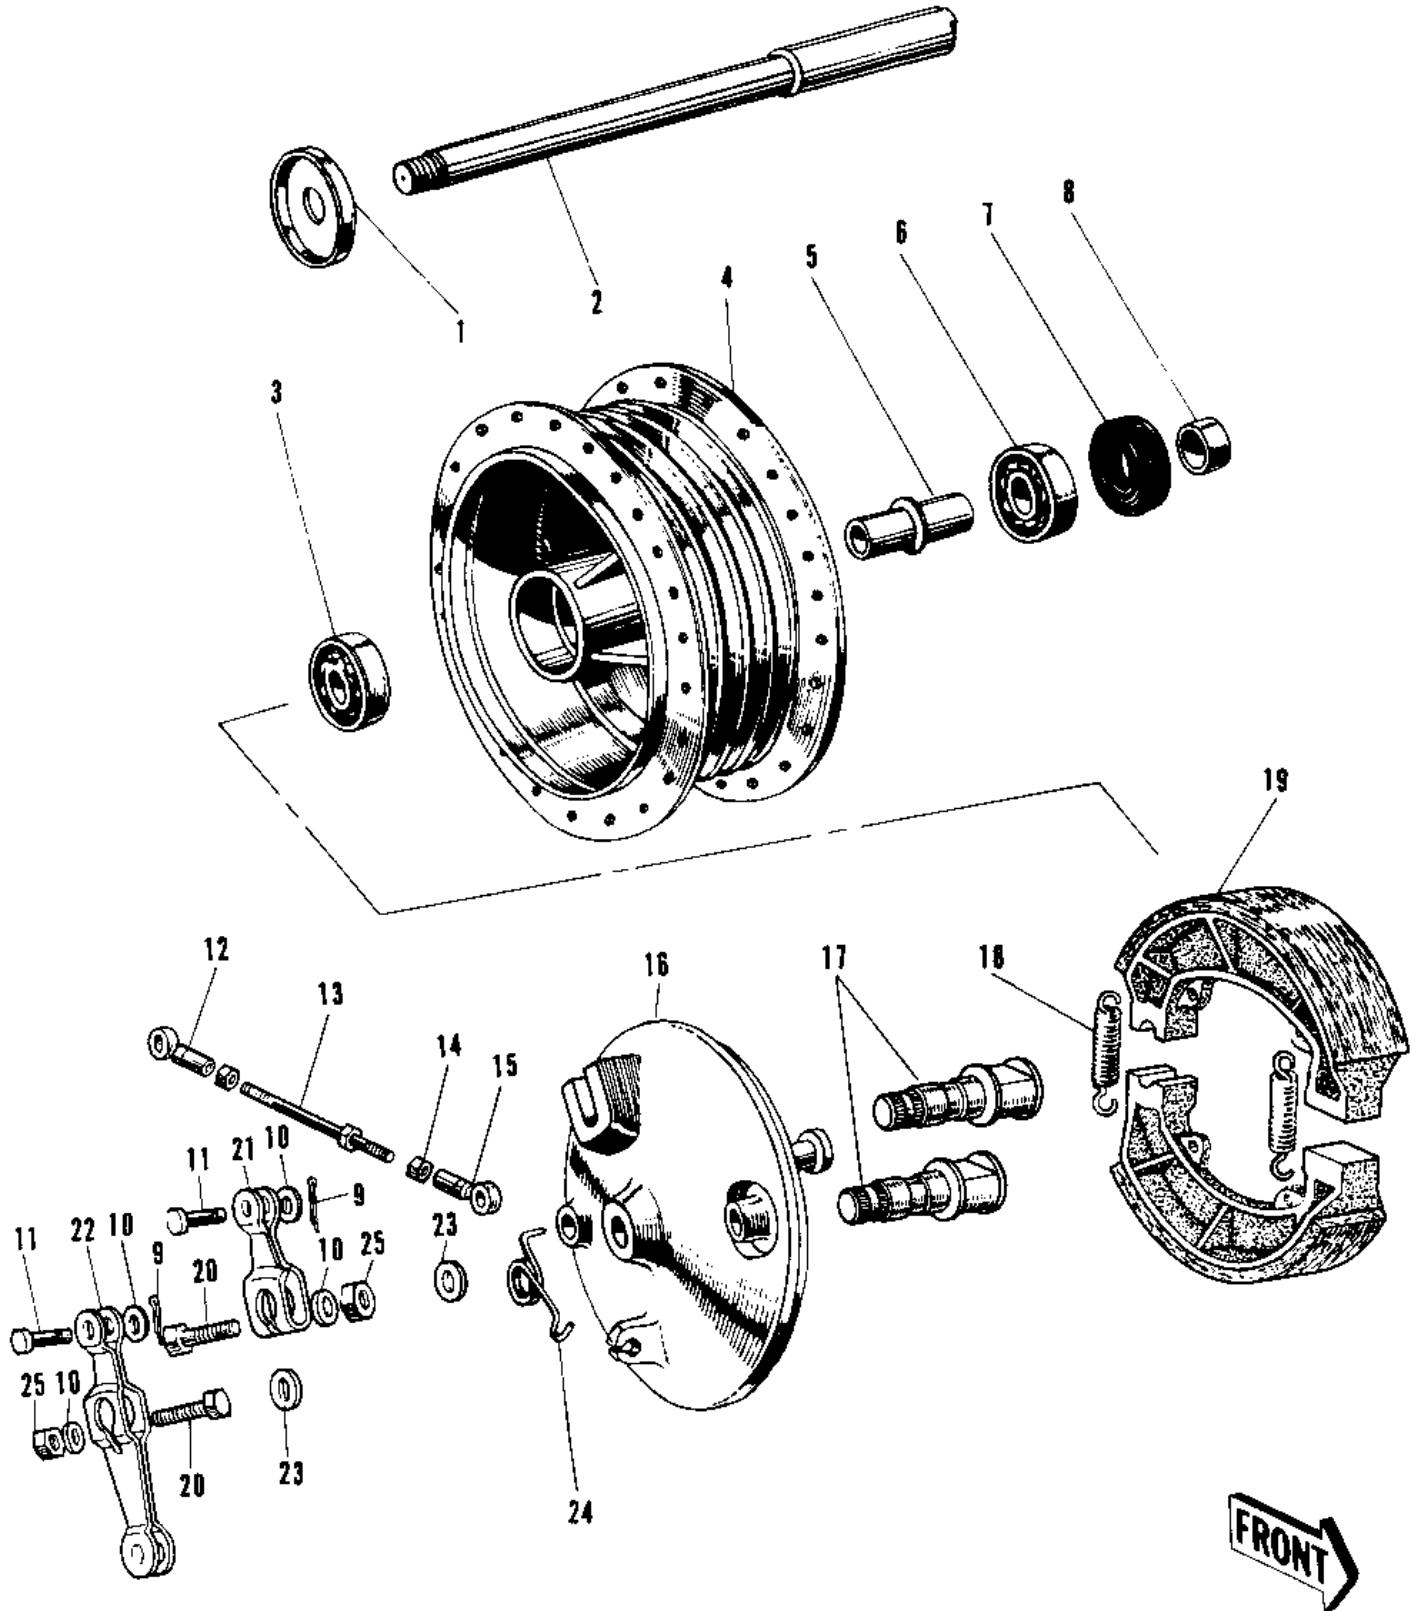

1969 Commander PARTS DIAGRAM

FRONT HUB/BRAKE (-E/NO.54589)

1969 Commander PARTS LIST

FRONT HUB/BRAKE (-E/NO.54589)

ITEM NAME	PART NUMBER	QUANTITY
DUST SHIELD FRONT HUB (Ref # 1)	41042-005	1
AXLE FRONT (Ref # 2)	41068-020	(1
AXLE FRONT (Ref # 2)	41068-020	1
UNAVAILABLE IN PRICE BOOK (Ref # 3~7)	41034-011	1
BEARING BALL #6303Z (Ref # 3)	601B6303Z	1
UNAVAILABLE IN PRICE BOOK (Ref # 5)	41039-010	1
BEARING BALL #6303 (Ref # 6)	601B6303	1
OIL SEAL FRONT AXLE (Ref # 7)	654A254708	1
COLLAR AXLE OIL SEAL (Ref # 8)	41069-009	1
UNAVAILABLE IN PRICE BOOK (Ref # 9~25)	41035-016	1
PIN COTTER 1.2X10 (Ref # 9)	550D1210	2
WASHER PLAIN 6MM (Ref # 10)	411B0600	4
PIN BRAKE CONNECT ROD (Ref # 11)	41055-003	2
ROD END BRK CONNECT B (Ref # 12)	41058-007	1
ROD END BRK CONNECT B (Ref # 12)	41058-003	1
ROD END,BRK CONNECT (Ref # 12)	41058-009	1
ROD BRK CAM LEV CONCT (Ref # 13)	41057-013	1
ROD BRK CAM LEV CONCT (Ref # 13)	41057-003	1
ROD BRK CAM LEV CONCT (Ref # 13)	41057-011	1
NUT 6MM (Ref # 14)	311B0600	1
NUT,5MM (Ref # 14)	311B0500	1
NUT,5MM (Ref # 14)	311B0500	1
ROD END BRK CONNECT A (Ref # 15)	41058-006	1
ROD END BRK CONNECT A (Ref # 15)	41058-002	1
ROD END,BRK CONNECT (Ref # 15)	41058-008	1
CAM SHAFT FRONT BRAKE (Ref # 17)	41050-007	2
SPRING,BRAKE SHOE (Ref # 17)	41049-012	2
SPRING,BRAKE SHOE (Ref # 19)	41049-012	2
BOLT-UPSET (Ref # 20)	112G0630	2

1969 Commander PARTS LIST

FRONT HUB/BRAKE (-E/NO.54589)

ITEM NAME	PART NUMBER	QUANTITY
LEVER FRT BRK CAM 2ND (Ref # 21)	41053-012	1
LEVER FRT BRK CAM 1ST (Ref # 22)	41053-011	1
DUST SHIELD BRAKE CAM (Ref # 23)	41051-001	2
SPRING FR BRK CAM LEV (Ref # 24)	41056-002	1
NUT 6MM (Ref # 25)	311B0600	2