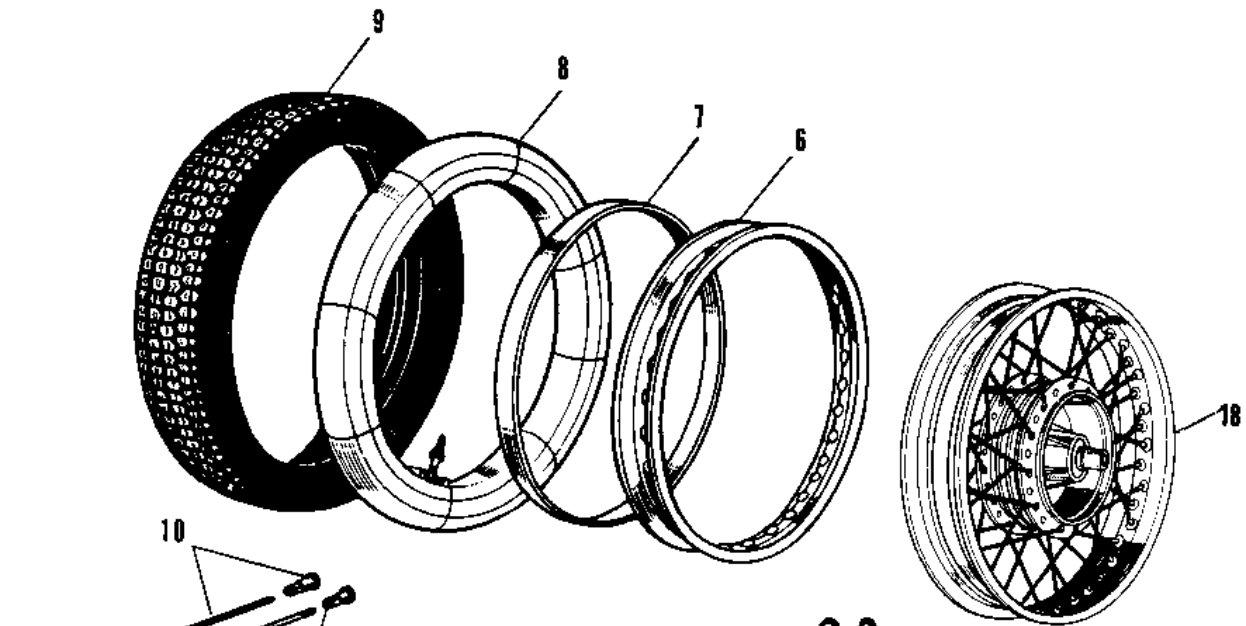

1969 Commander PARTS DIAGRAM

WHEELS/TIRES

1969 Commander PARTS LIST

WHEELS/TIRES

ITEM NAME	PART NUMBER	QUANTITY
UNAVAILABLE IN PRICE BOOK (Ref # 1)	41025-025	1
RIM,1.85BX18W (Ref # 1)	41025-053	2
BAND,RIM,4.00/5.10-18 (Ref # 2)	41023-1006	2
TUBE 300/325/360-18 (Ref # 3)	41022-028	2
UNAVAILABLE IN PRICE BOOK (Ref # 4)	41013-008	1
UNAVAILABLE IN PRICE BOOK (Ref # 9)	41021-002	1
SPOKE-ASY,FR INNER (Ref # 10)	41027-013	1
SPOKE-ASY,FR OUTER (Ref # 11)	41028-014	1
SPOKE ASSY REAR INNER (Ref # 12)	41027-012	1
SPOKE-ASY,RR OUTER (Ref # 13)	41028-046	1