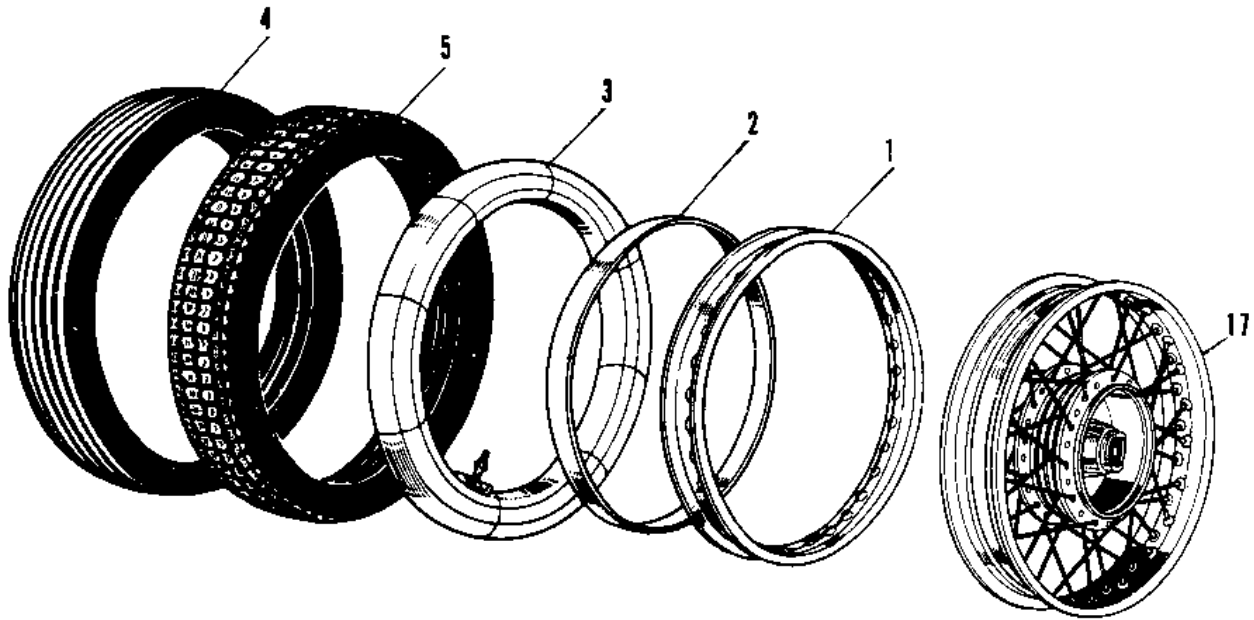

1969 Commander PARTS DIAGRAM

WHEELS/TIRES

1969 Commander PARTS LIST

WHEELS/TIRES

ITEM NAME	PART NUMBER	QUANTITY
UNAVAILABLE IN PRICE BOOK (Ref # 1)	41025-025	1
RIM,1.85BX18W (Ref # 1)	41025-053	2
BAND,RIM,4.00/5.10-18 (Ref # 2)	41023-1006	2
TUBE 300/325/360-18 (Ref # 3)	41022-028	2
UNAVAILABLE IN PRICE BOOK (Ref # 4)	41013-008	1
UNAVAILABLE IN PRICE BOOK (Ref # 9)	41021-002	1
SPOKE-ASY,FR INNER (Ref # 10)	41027-013	1
SPOKE-ASY,FR OUTER (Ref # 11)	41028-014	1
SPOKE ASSY REAR INNER (Ref # 12)	41027-012	1
SPOKE-ASY,RR OUTER (Ref # 13)	41028-046	1