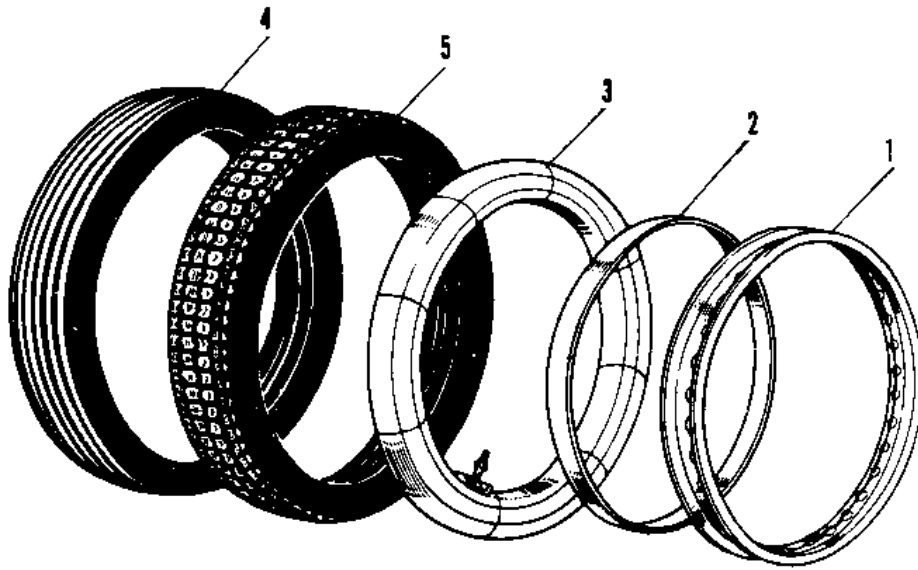

1968 Commander PARTS DIAGRAM

WHEELS/TIRES

1968 Commander PARTS LIST

WHEELS/TIRES

ITEM NAME	PART NUMBER	QUANTITY
UNAVAILABLE IN PRICE BOOK (Ref # 1)	41025-025	(1
RIM,1.85BX18W (Ref # 1)	41025-053	1
BAND,RIM,4.00/5.10-18 (Ref # 2)	41023-1006	1
TUBE 300/325/360-18 (Ref # 3)	41022-028	1
UNAVAILABLE IN PRICE BOOK (Ref # 4)	41013-008	1
RIM,1.85BX18W (Ref # 6)	41025-053	1
BAND,RIM,4.00/5.10-18 (Ref # 7)	41023-1006	1
TUBE 300/325/360-18 (Ref # 8)	41022-028	1
UNAVAILABLE IN PRICE BOOK (Ref # 9)	41021-002	1
SPOKE-ASY,FR INNER (Ref # 10)	41027-013	20
SPOKE-ASY,FR OUTER (Ref # 11)	41028-014	20
SPOKE ASSY REAR INNER (Ref # 12)	41027-012	20
SPOKE-ASY,RR OUTER (Ref # 13)	41028-046	20