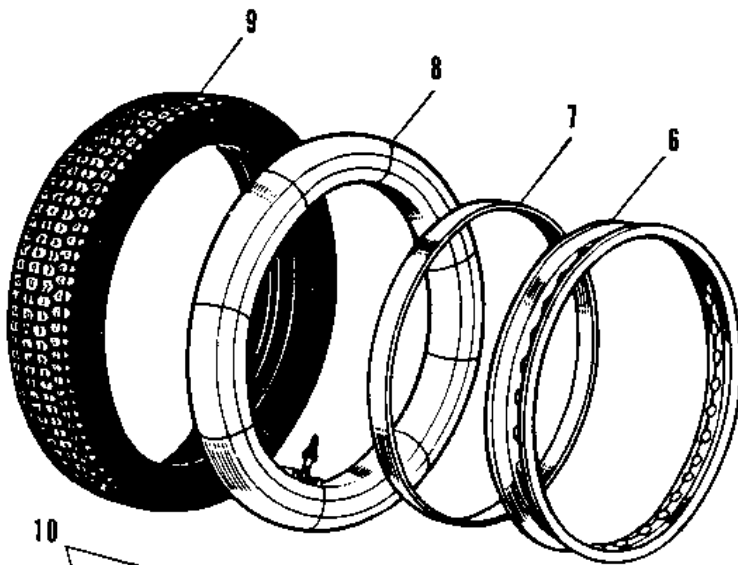

1968 Commander PARTS DIAGRAM

WHEELS/TIRES

1968 Commander PARTS LIST

WHEELS/TIRES

ITEM NAME	PART NUMBER	QUANTITY
UNAVAILABLE IN PRICE BOOK (Ref # 1)	41025-025	(1
RIM,1.85BX18W (Ref # 1)	41025-053	1
BAND,RIM,4.00/5.10-18 (Ref # 2)	41023-1006	1
TUBE 300/325/360-18 (Ref # 3)	41022-028	1
UNAVAILABLE IN PRICE BOOK (Ref # 4)	41013-008	1
RIM,1.85BX18W (Ref # 6)	41025-053	1
BAND,RIM,4.00/5.10-18 (Ref # 7)	41023-1006	1
TUBE 300/325/360-18 (Ref # 8)	41022-028	1
UNAVAILABLE IN PRICE BOOK (Ref # 9)	41021-002	1
SPOKE-ASY,FR INNER (Ref # 10)	41027-013	20
SPOKE-ASY,FR OUTER (Ref # 11)	41028-014	20
SPOKE ASSY REAR INNER (Ref # 12)	41027-012	20
SPOKE-ASY,RR OUTER (Ref # 13)	41028-046	20