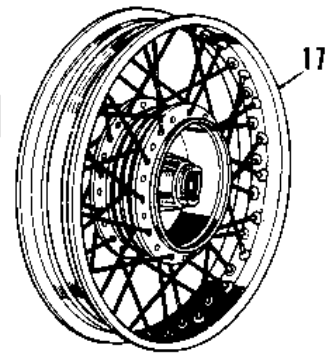

1968 Commander PARTS DIAGRAM

WHEELS/TIRES

1968 Commander PARTS LIST

WHEELS/TIRES

ITEM NAME	PART NUMBER	QUANTITY
UNAVAILABLE IN PRICE BOOK (Ref # 1)	41025-025	(1
RIM,1.85BX18W (Ref # 1)	41025-053	1
BAND,RIM,4.00/5.10-18 (Ref # 2)	41023-1006	1
TUBE 300/325/360-18 (Ref # 3)	41022-028	1
UNAVAILABLE IN PRICE BOOK (Ref # 4)	41013-008	1
RIM,1.85BX18W (Ref # 6)	41025-053	1
BAND,RIM,4.00/5.10-18 (Ref # 7)	41023-1006	1
TUBE 300/325/360-18 (Ref # 8)	41022-028	1
UNAVAILABLE IN PRICE BOOK (Ref # 9)	41021-002	1
SPOKE-ASY,FR INNER (Ref # 10)	41027-013	20
SPOKE-ASY,FR OUTER (Ref # 11)	41028-014	20
SPOKE ASSY REAR INNER (Ref # 12)	41027-012	20
SPOKE-ASY,RR OUTER (Ref # 13)	41028-046	20