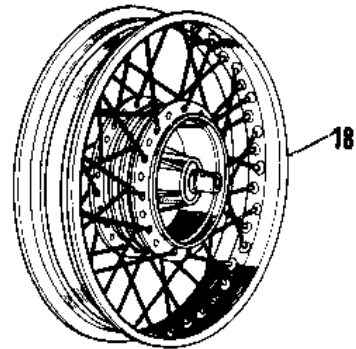

1968 Commander PARTS DIAGRAM

WHEELS/TIRES

1968 Commander PARTS LIST

WHEELS/TIRES

ITEM NAME	PART NUMBER	QUANTITY
UNAVAILABLE IN PRICE BOOK (Ref # 1)	41025-025	(1
RIM,1.85BX18W (Ref # 1)	41025-053	1
BAND,RIM,4.00/5.10-18 (Ref # 2)	41023-1006	1
TUBE 300/325/360-18 (Ref # 3)	41022-028	1
UNAVAILABLE IN PRICE BOOK (Ref # 4)	41013-008	1
RIM,1.85BX18W (Ref # 6)	41025-053	1
BAND,RIM,4.00/5.10-18 (Ref # 7)	41023-1006	1
TUBE 300/325/360-18 (Ref # 8)	41022-028	1
UNAVAILABLE IN PRICE BOOK (Ref # 9)	41021-002	1
SPOKE-ASY,FR INNER (Ref # 10)	41027-013	20
SPOKE-ASY,FR OUTER (Ref # 11)	41028-014	20
SPOKE ASSY REAR INNER (Ref # 12)	41027-012	20
SPOKE-ASY,RR OUTER (Ref # 13)	41028-046	20