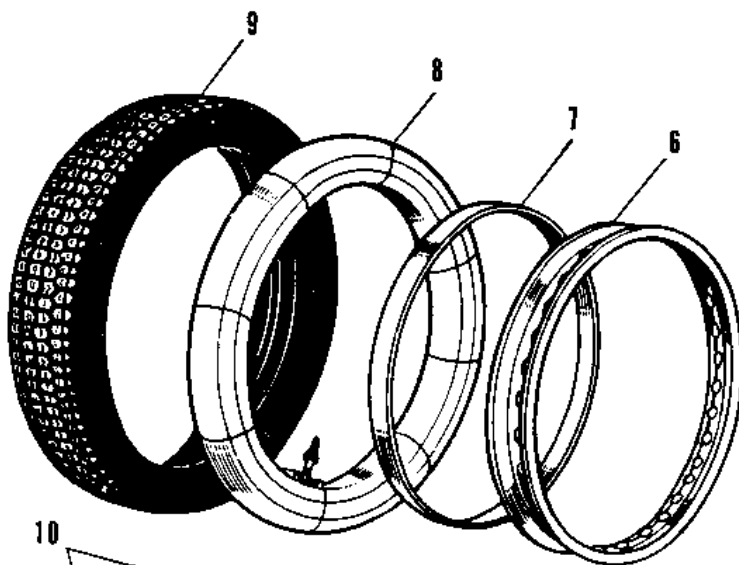

1968 W1SS PARTS DIAGRAM

WHEELS/TIRES

1968 W1SS PARTS LIST

WHEELS/TIRES

ITEM NAME	PART NUMBER	QUANTITY
UNAVAILABLE IN PRICE BOOK (Ref # 1)	41025-025	1
RIM,1.85BX18W (Ref # 1)	41025-053	2
BAND,RIM,4.00/5.10-18 (Ref # 2)	41023-1006	2
TUBE 300/325/360-18 (Ref # 3)	41022-028	2
UNAVAILABLE IN PRICE BOOK (Ref # 4)	41013-008	1
UNAVAILABLE IN PRICE BOOK (Ref # 9)	41021-002	1
SPOKE-ASY,FR INNER (Ref # 10)	41027-013	1
SPOKE-ASY,FR OUTER (Ref # 11)	41028-014	1
SPOKE ASSY REAR INNER (Ref # 12)	41027-012	1
SPOKE-ASY,RR OUTER (Ref # 13)	41028-046	1