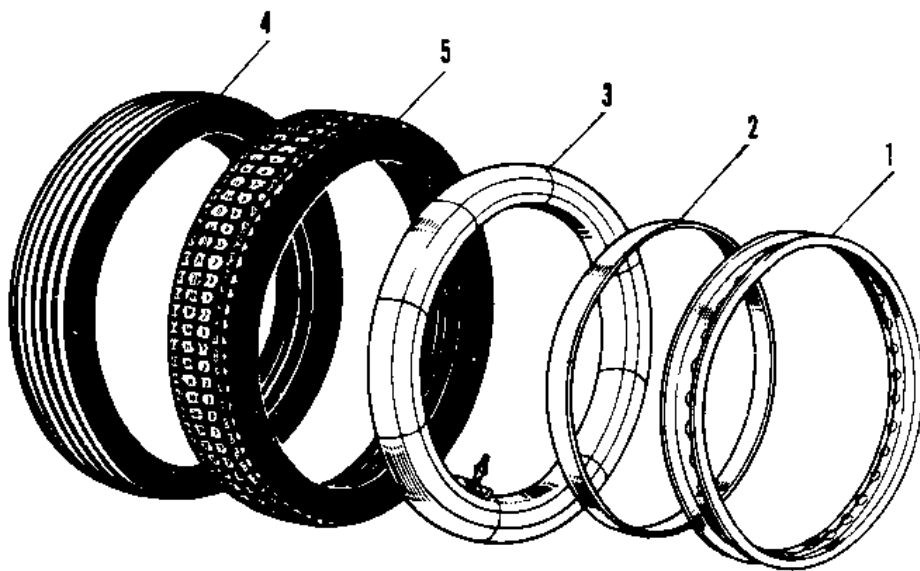

1968 W1SS PARTS DIAGRAM

WHEELS/TIRES

1968 W1SS PARTS LIST

WHEELS/TIRES

ITEM NAME	PART NUMBER	QUANTITY
UNAVAILABLE IN PRICE BOOK (Ref # 1)	41025-025	1
RIM,1.85BX18W (Ref # 1)	41025-053	2
BAND,RIM,4.00/5.10-18 (Ref # 2)	41023-1006	2
TUBE 300/325/360-18 (Ref # 3)	41022-028	2
UNAVAILABLE IN PRICE BOOK (Ref # 4)	41013-008	1
UNAVAILABLE IN PRICE BOOK (Ref # 9)	41021-002	1
SPOKE-ASY,FR INNER (Ref # 10)	41027-013	1
SPOKE-ASY,FR OUTER (Ref # 11)	41028-014	1
SPOKE ASSY REAR INNER (Ref # 12)	41027-012	1
SPOKE-ASY,RR OUTER (Ref # 13)	41028-046	1