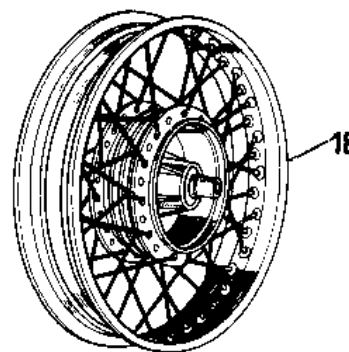

1968 W1SS PARTS DIAGRAM

WHEELS/TIRES

1968 W1SS PARTS LIST

WHEELS/TIRES

ITEM NAME	PART NUMBER	QUANTITY
UNAVAILABLE IN PRICE BOOK (Ref # 1)	41025-025	1
RIM,1.85BX18W (Ref # 1)	41025-053	2
BAND,RIM,4.00/5.10-18 (Ref # 2)	41023-1006	2
TUBE 300/325/360-18 (Ref # 3)	41022-028	2
UNAVAILABLE IN PRICE BOOK (Ref # 4)	41013-008	1
UNAVAILABLE IN PRICE BOOK (Ref # 9)	41021-002	1
SPOKE-ASY,FR INNER (Ref # 10)	41027-013	1
SPOKE-ASY,FR OUTER (Ref # 11)	41028-014	1
SPOKE ASSY REAR INNER (Ref # 12)	41027-012	1
SPOKE-ASY,RR OUTER (Ref # 13)	41028-046	1