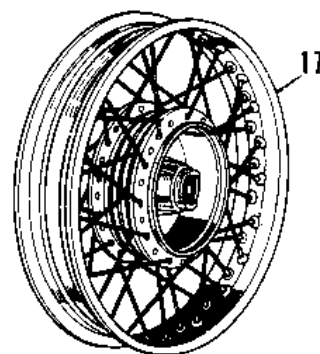

1968 W1SS PARTS DIAGRAM

WHEELS/TIRES

1968 W1SS PARTS LIST

WHEELS/TIRES

ITEM NAME	PART NUMBER	QUANTITY
UNAVAILABLE IN PRICE BOOK (Ref # 1)	41025-025	1
RIM,1.85BX18W (Ref # 1)	41025-053	2
BAND,RIM,4.00/5.10-18 (Ref # 2)	41023-1006	2
TUBE 300/325/360-18 (Ref # 3)	41022-028	2
UNAVAILABLE IN PRICE BOOK (Ref # 4)	41013-008	1
UNAVAILABLE IN PRICE BOOK (Ref # 9)	41021-002	1
SPOKE-ASY,FR INNER (Ref # 10)	41027-013	1
SPOKE-ASY,FR OUTER (Ref # 11)	41028-014	1
SPOKE ASSY REAR INNER (Ref # 12)	41027-012	1
SPOKE-ASY,RR OUTER (Ref # 13)	41028-046	1