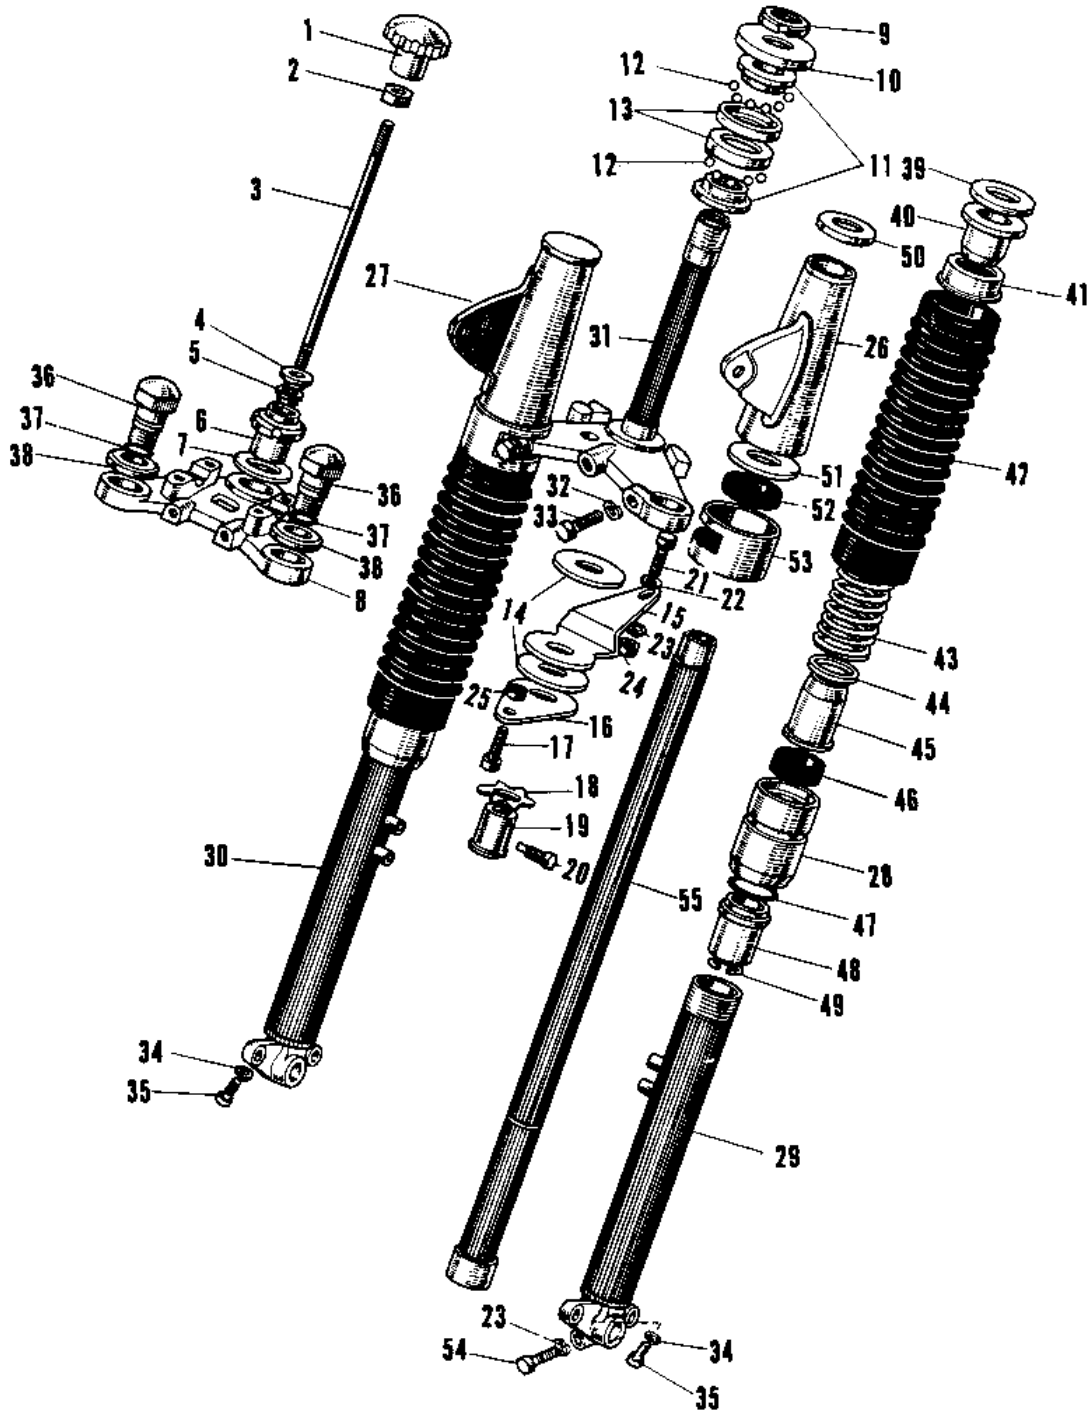

## 1969 Commander PARTS DIAGRAM

FRONT FORK (W1SS/W2SS/W2TT) (F/NO.6869-)

## 1969 Commander PARTS LIST

FRONT FORK (W1SS/W2SS/W2TT) (F/NO.6869-)

| ITEM NAME                        | PART NUMBER  | QUANTITY |
|----------------------------------|--------------|----------|
| TUBE,RH,FORK OUTER (Ref # 30)    | 44006-017    | 1        |
| STEM-STEERING,BLACK (Ref # 31)   | 44037-018-10 | 1        |
| WASHER SPRING 10MM (Ref # 32)    | 461F1000     | 1        |
| BOLT,10X28 (Ref # 33)            | 113G1028     | 1        |
| GASKET FORK DRAIN PLG (Ref # 34) | 44045-002    | 1        |
| SCREW PAN HEAD 4X8 (Ref # 35)    | 220B0408     | 2        |
| BOLT FORK FIT (Ref # 36)         | 44041-025    | 1        |
| 'O' RING FORK FIT BLT (Ref # 37) | 44046-013    | 1        |
| WASHER FORK FIT BOLT (Ref # 38)  | 44043-028    | 1        |
| WASHER FORK COVER (Ref # 39)     | 44032-002    | 1        |
| GUIDE SPRING (Ref # 40)          | 44028-014    | 1        |
| HOLDER FORK BOOT UPP (Ref # 41)  | 44035-002    | 1        |
| DUST SHIELD FORK SPRG (Ref # 42) | 44027-009    | 1        |
| SPRING FORK (Ref # 43)           | 44026-017    | 1        |
| WASHER FORK SPRG GUID (Ref # 44) | 44029-008    | 1        |
| DUST SHIELD FORK (Ref # 45)      | 44010-013    | 1        |
| OIL SEAL,FORK (Ref # 46)         | 44009-020    | 1        |
| 'O' RING INNER TUBE (Ref # 47)   | 44046-014    | 1        |
| GUIDE FORK INNER TUBE (Ref # 48) | 44015-010    | 1        |
| CIRCLIP INN TUBE GUID (Ref # 49) | 44044-007    | 1        |
| CAP FORK COVER (Ref # 50)        | 44032-004    | 1        |
| WASHER FORK COVER (Ref # 51)     | 44032-003    | 1        |
| GASKET FORK COVER (Ref # 52)     | 44045-026    | 1        |
| GUIDE FORK COVER (Ref # 53)      | 44030-007    | 1        |
| BOLT FRNT AXLE PINCH (Ref # 54)  | 44041-017    | 1        |
| TUBE FORK INNER (Ref # 55)       | 44013-014    | 1        |