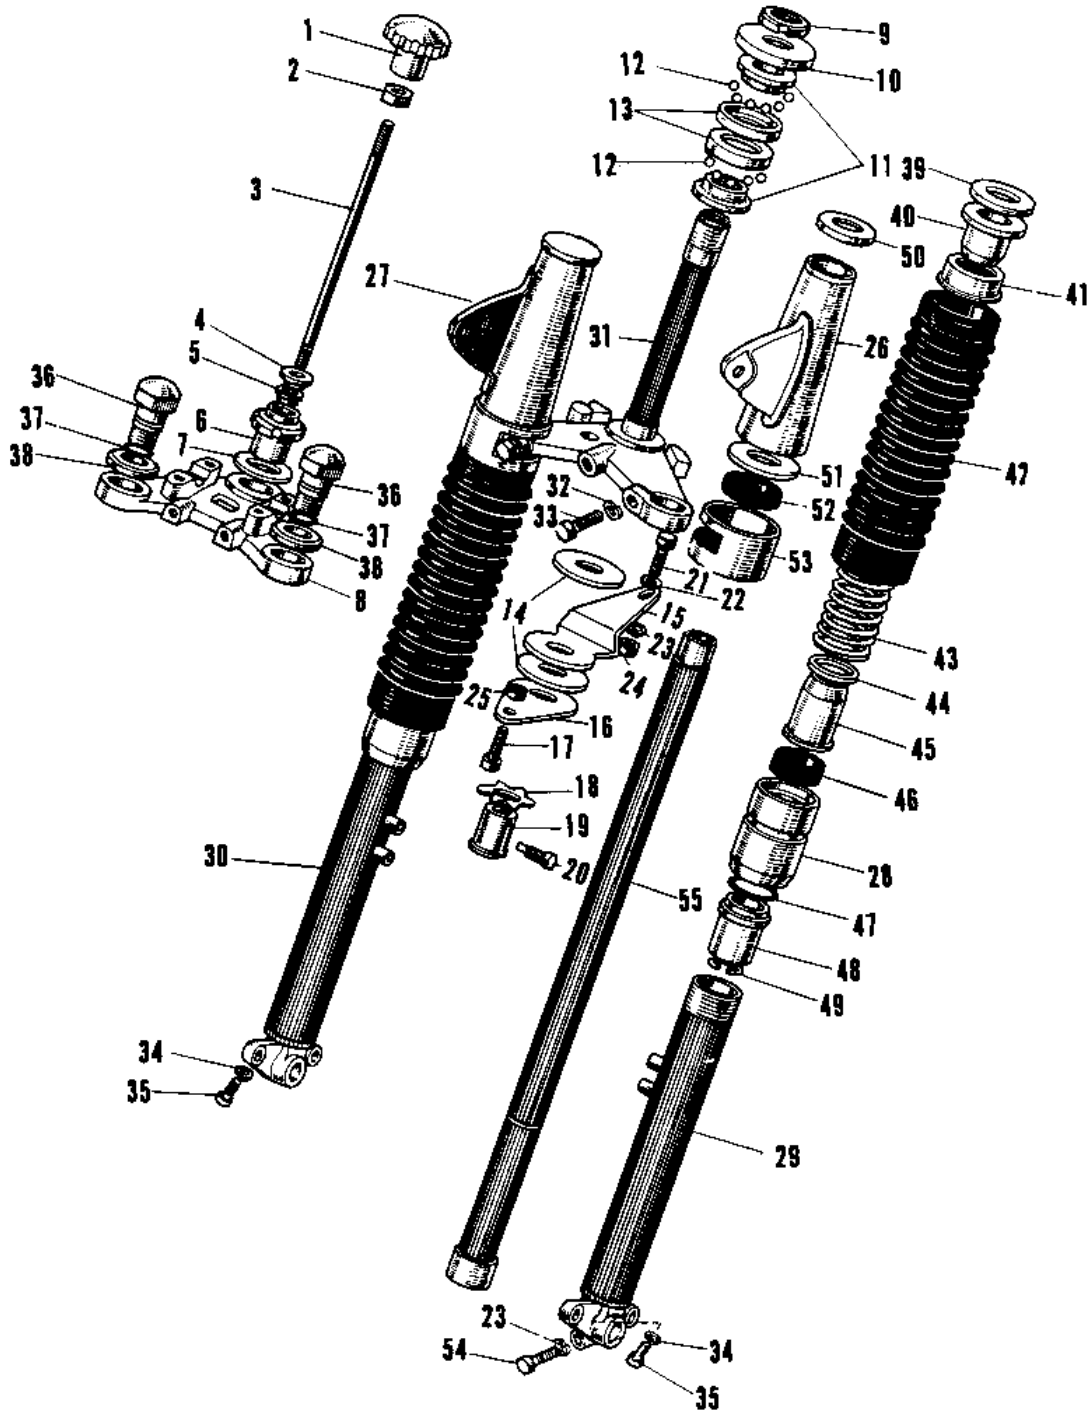

1969 Commander PARTS DIAGRAM

FRONT FORK (W1SS/W2SS/W2TT) (F/NO.6869-)