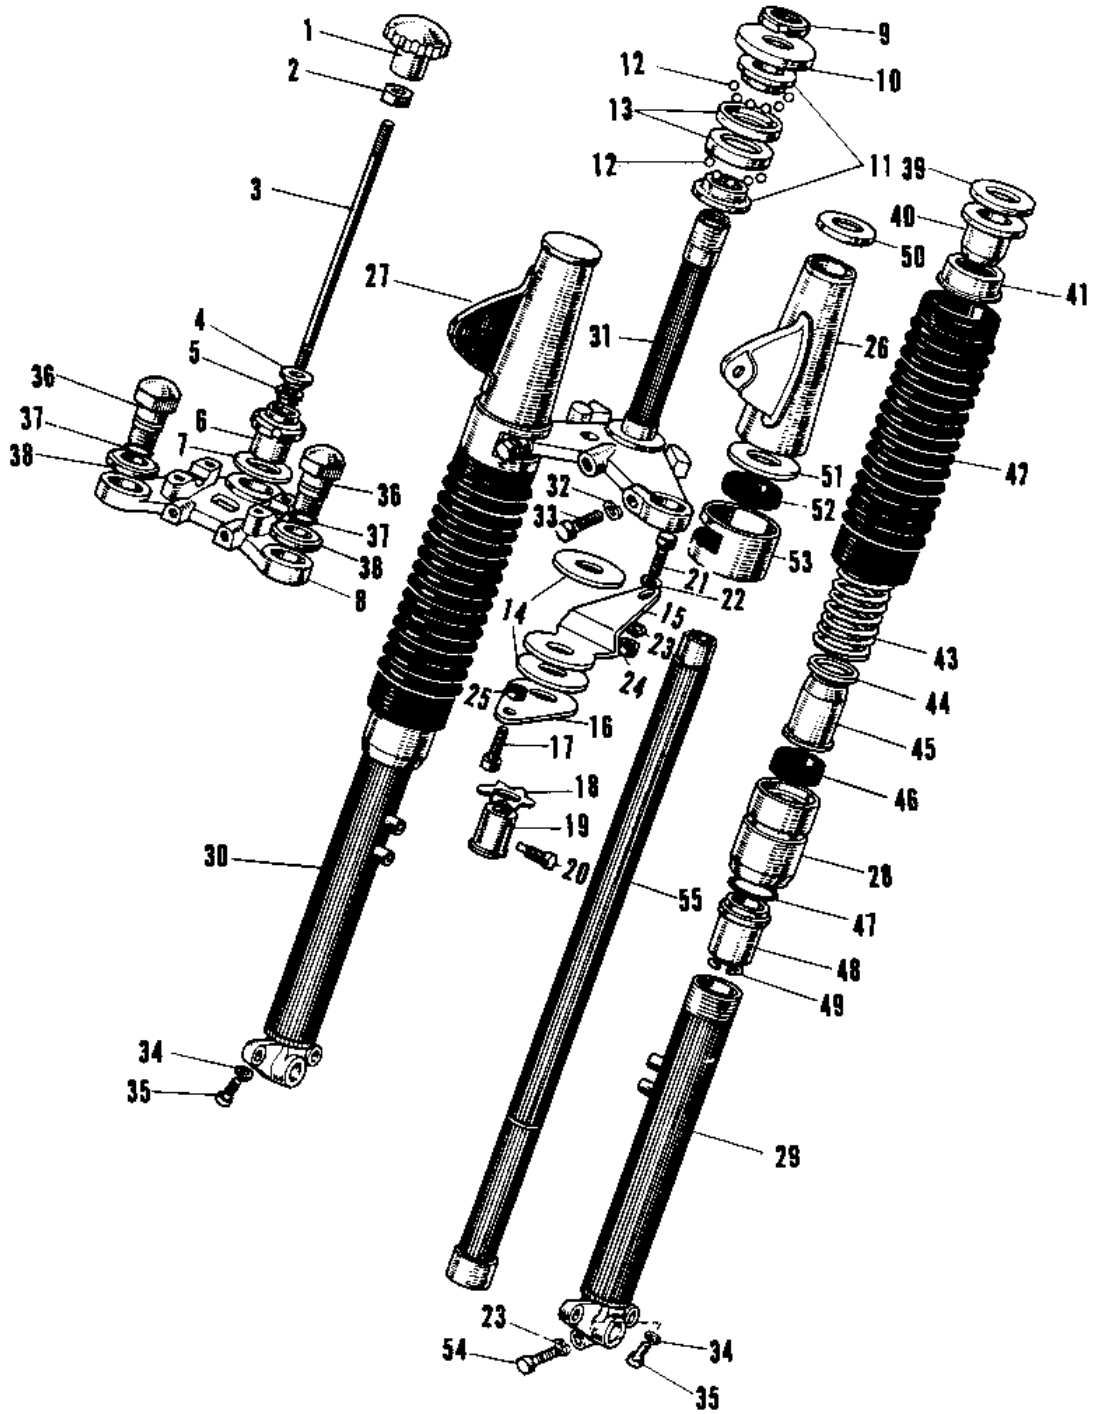

1968 W1SS PARTS DIAGRAM

FRONT FORK (W1SS/W2SS/W2TT) (F/NO.6869-)