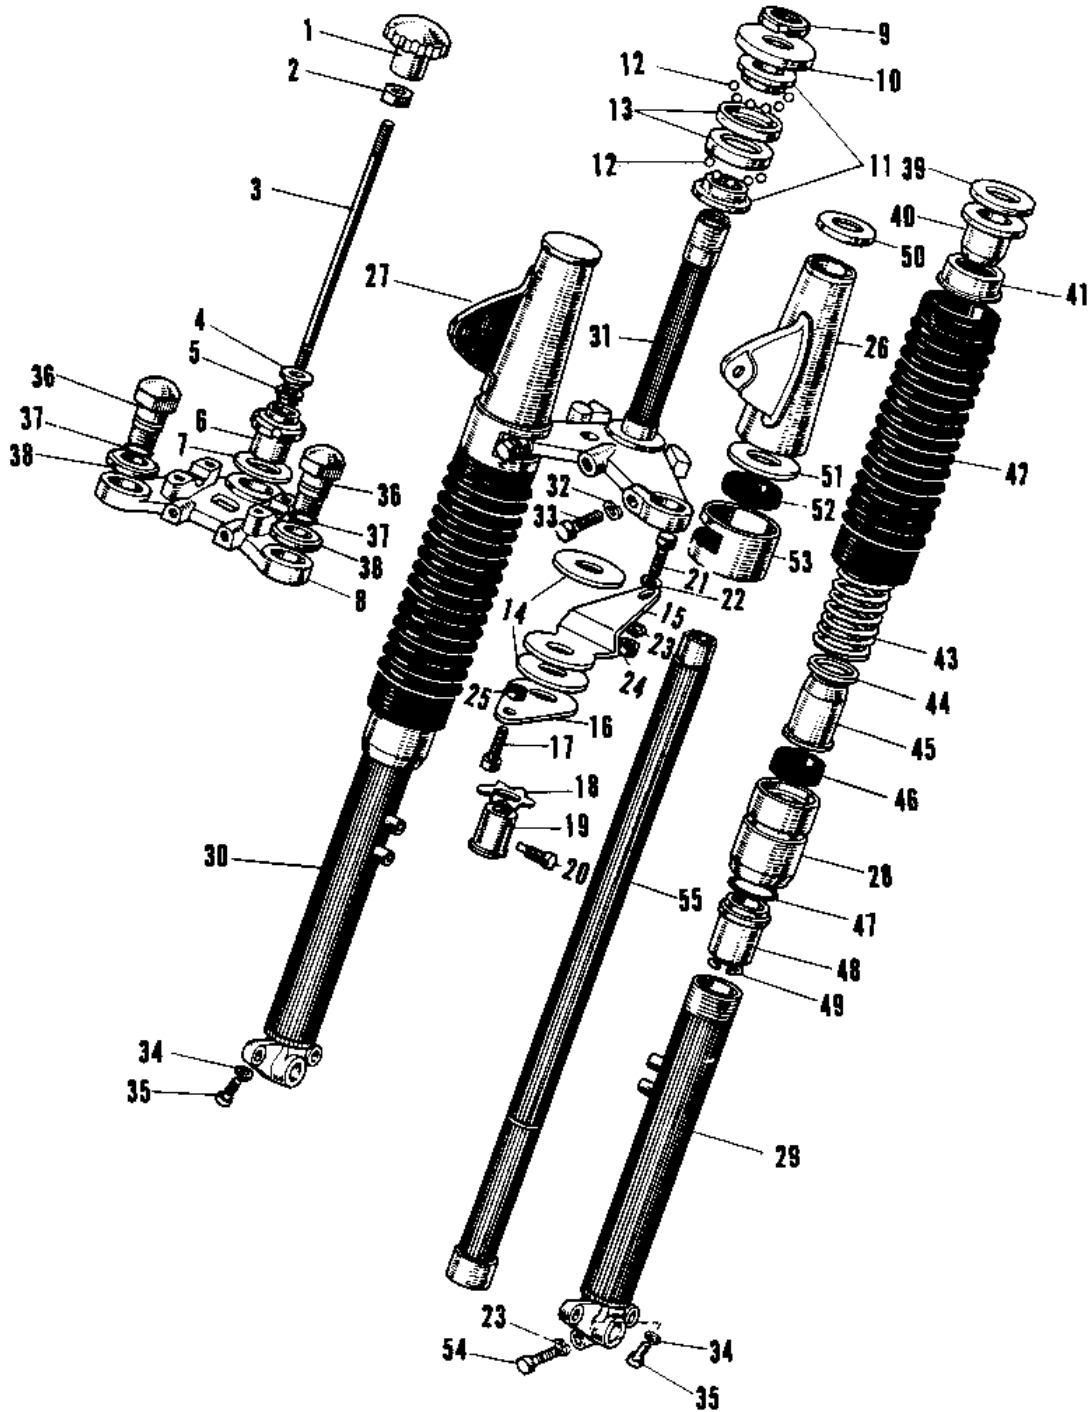

## 1968 W1SS PARTS DIAGRAM

FRONT FORK (W1SS/W2SS/W2TT) (F/NO.6869-)

## 1968 W1SS PARTS LIST

FRONT FORK (W1SS/W2SS/W2TT) (F/NO.6869-)

| ITEM NAME                        | PART NUMBER  | QUANTITY |
|----------------------------------|--------------|----------|
| TUBE,RH,FORK OUTER (Ref # 30)    | 44006-017    | 1        |
| STEM-STEERING,BLACK (Ref # 31)   | 44037-018-10 | 1        |
| WASHER SPRING 10MM (Ref # 32)    | 461F1000     | 1        |
| BOLT,10X28 (Ref # 33)            | 113G1028     | 1        |
| GASKET FORK DRAIN PLG (Ref # 34) | 44045-002    | 1        |
| SCREW PAN HEAD 4X8 (Ref # 35)    | 220B0408     | 2        |
| BOLT FORK FIT (Ref # 36)         | 44041-025    | 1        |
| 'O' RING FORK FIT BLT (Ref # 37) | 44046-013    | 1        |
| WASHER FORK FIT BOLT (Ref # 38)  | 44043-028    | 1        |
| WASHER FORK COVER (Ref # 39)     | 44032-002    | 1        |
| GUIDE SPRING (Ref # 40)          | 44028-014    | 1        |
| HOLDER FORK BOOT UPP (Ref # 41)  | 44035-002    | 1        |
| DUST SHIELD FORK SPRG (Ref # 42) | 44027-009    | 1        |
| SPRING FORK (Ref # 43)           | 44026-017    | 1        |
| WASHER FORK SPRG GUID (Ref # 44) | 44029-008    | 1        |
| DUST SHIELD FORK (Ref # 45)      | 44010-013    | 1        |
| OIL SEAL,FORK (Ref # 46)         | 44009-020    | 1        |
| 'O' RING INNER TUBE (Ref # 47)   | 44046-014    | 1        |
| GUIDE FORK INNER TUBE (Ref # 48) | 44015-010    | 1        |
| CIRCLIP INN TUBE GUID (Ref # 49) | 44044-007    | 1        |
| CAP FORK COVER (Ref # 50)        | 44032-004    | 1        |
| WASHER FORK COVER (Ref # 51)     | 44032-003    | 1        |
| GASKET FORK COVER (Ref # 52)     | 44045-026    | 1        |
| GUIDE FORK COVER (Ref # 53)      | 44030-007    | 1        |
| BOLT FRNT AXLE PINCH (Ref # 54)  | 44041-017    | 1        |
| TUBE FORK INNER (Ref # 55)       | 44013-014    | 1        |