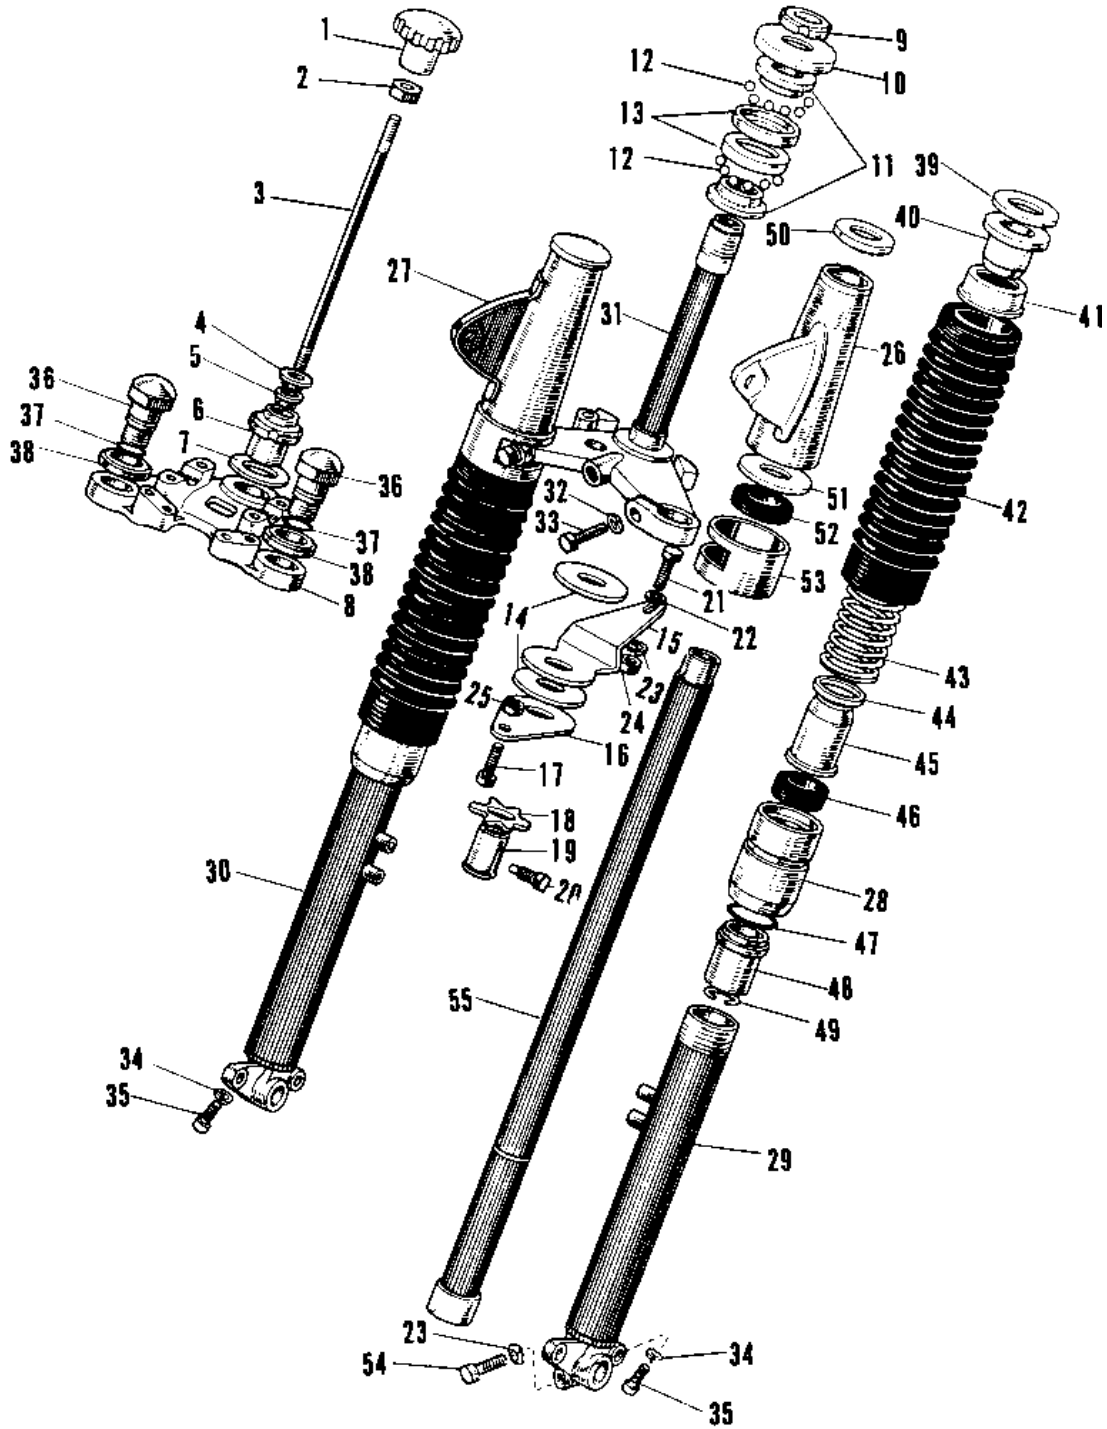

1969 Commander PARTS DIAGRAM

FRONT FORK (W2TT) (-F/NO.6868)