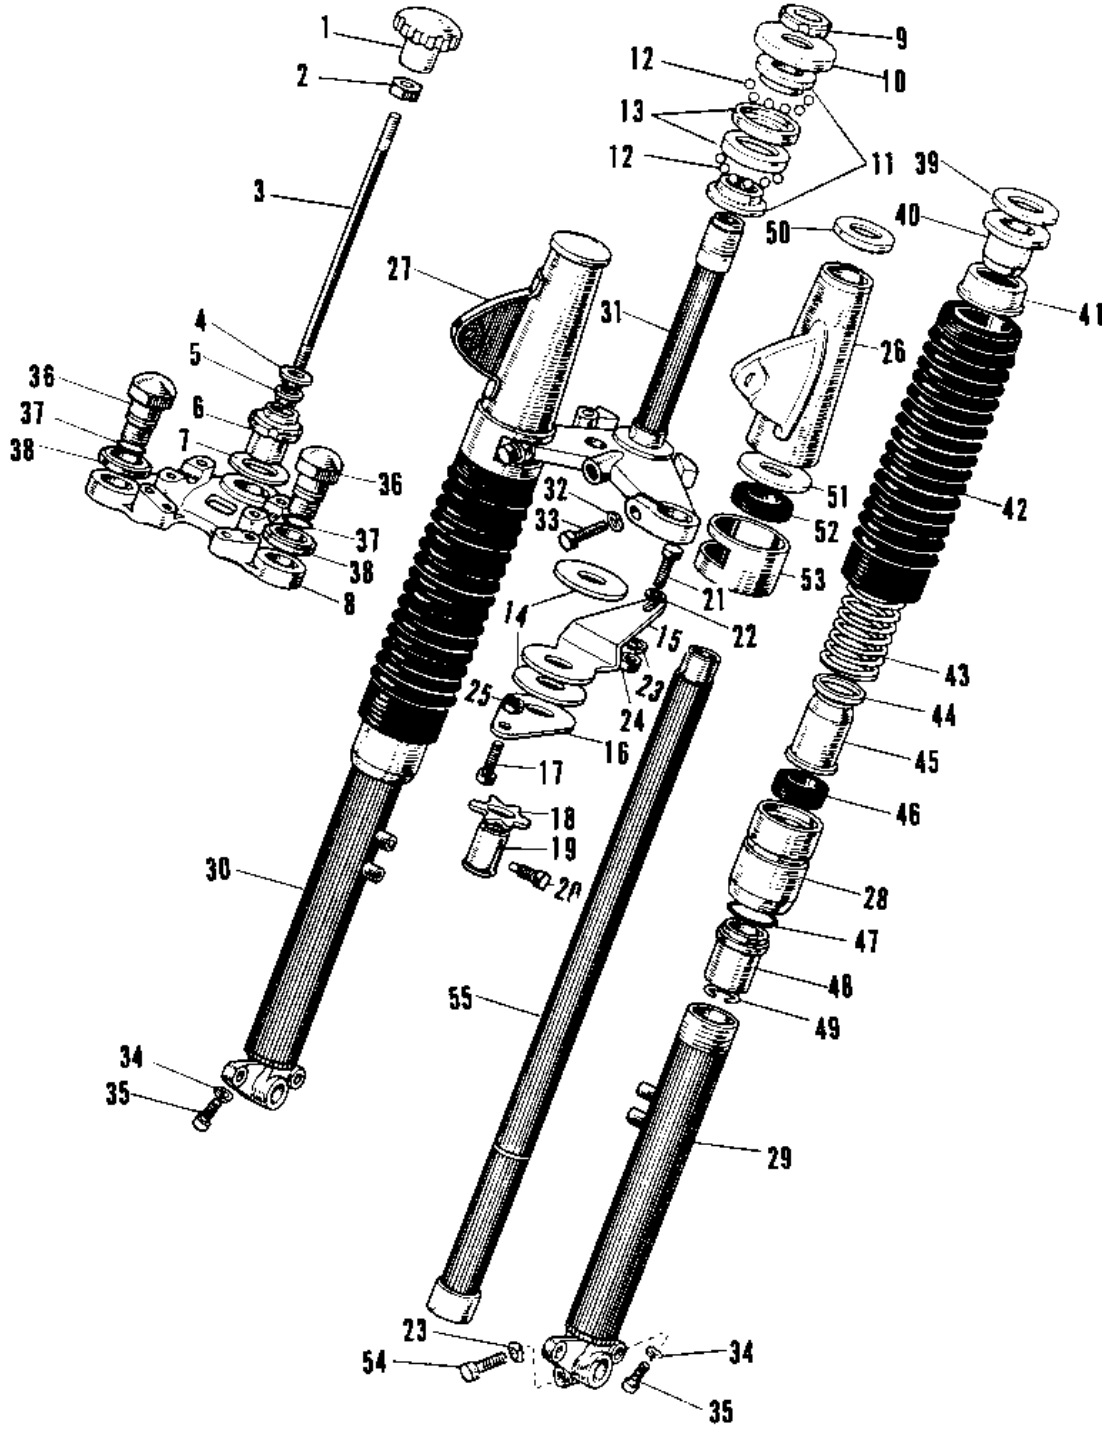

1968 Commander PARTS DIAGRAM

FRONT FORK (W2TT) (-F/NO.6868)