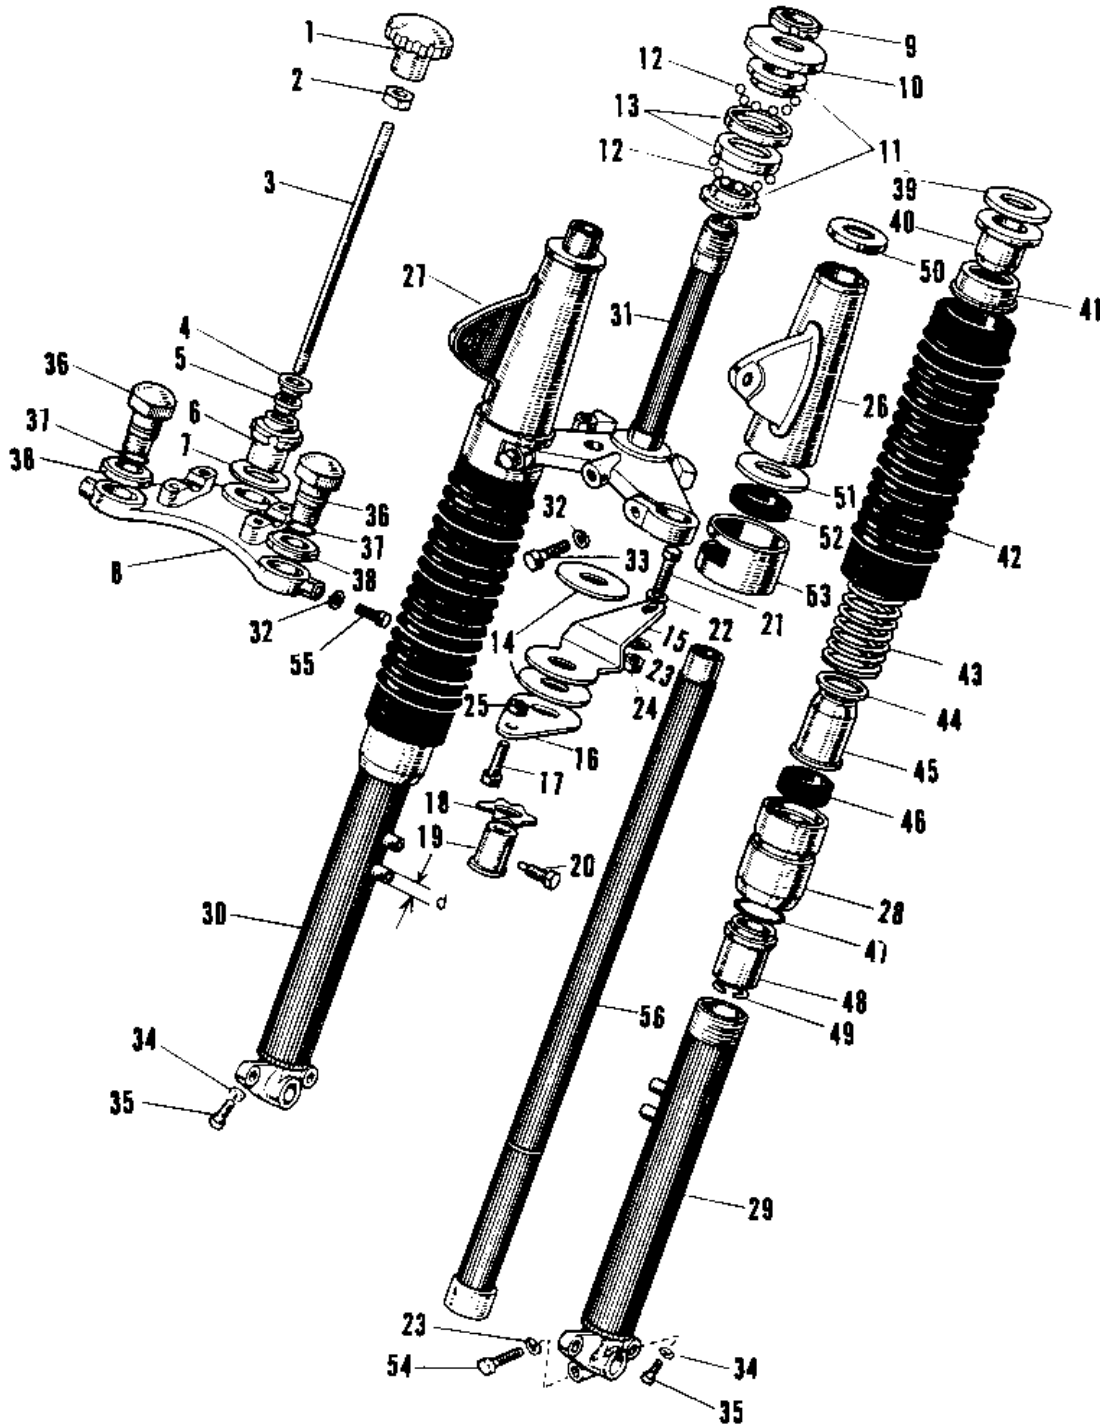

1969 Commander PARTS DIAGRAM

FRONT FORK (W1/W1SS/W2SS) (-F/NO.6868)