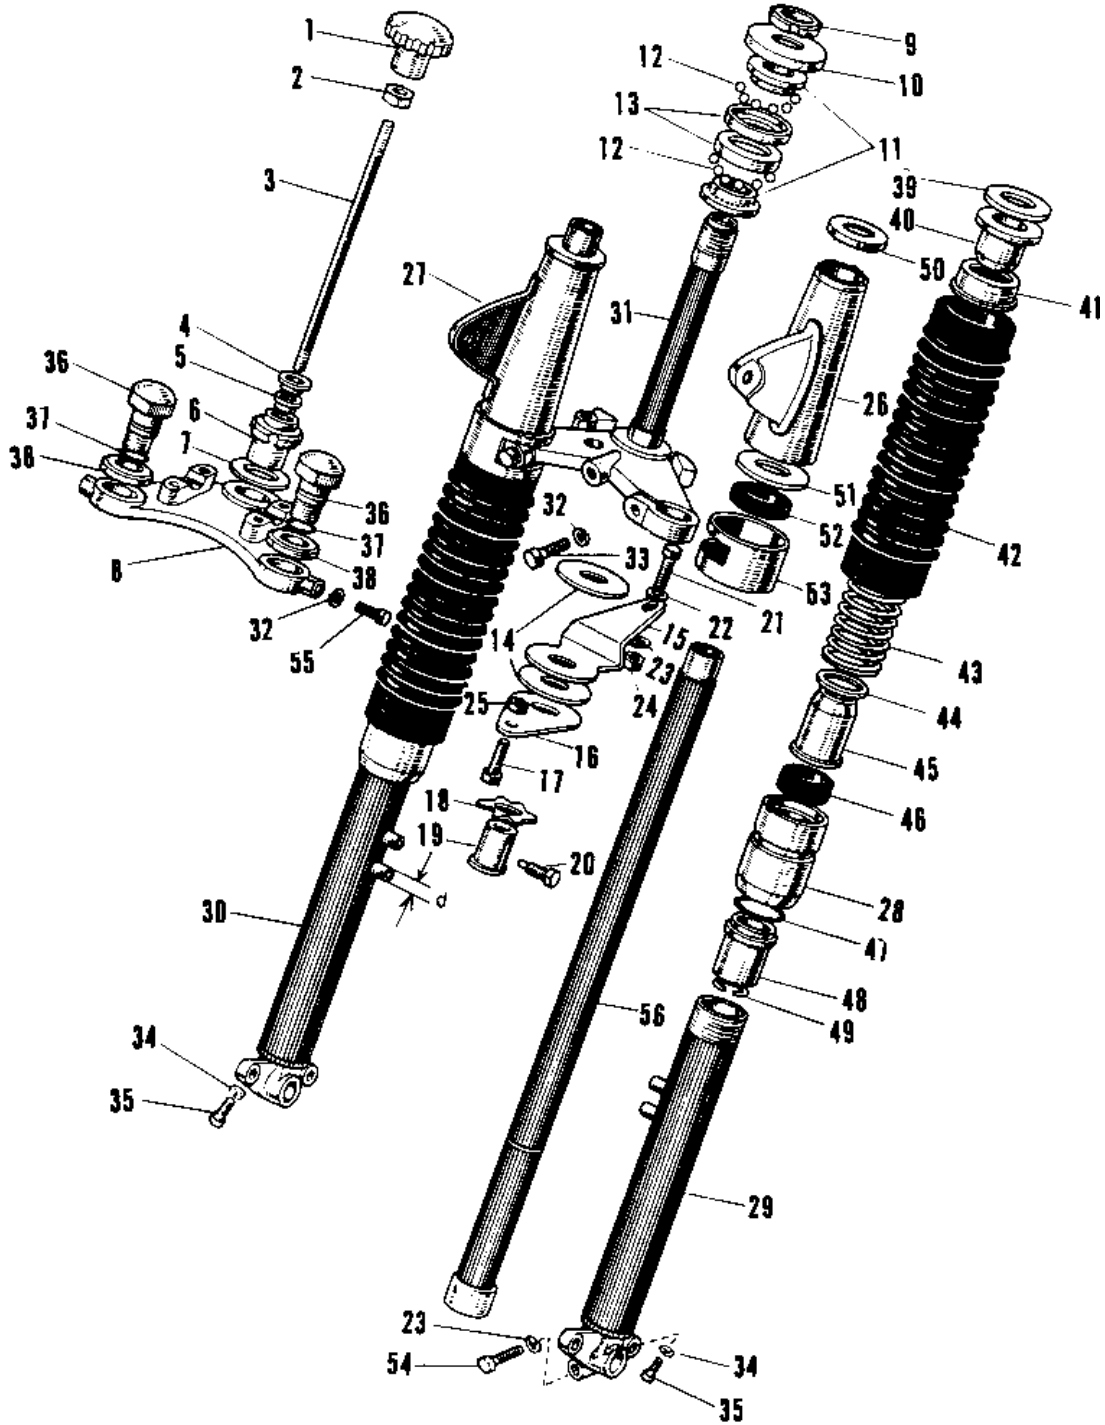

1969 Commander PARTS DIAGRAM

FRONT FORK (W1/W1SS/W2SS) (-F/NO.6868)