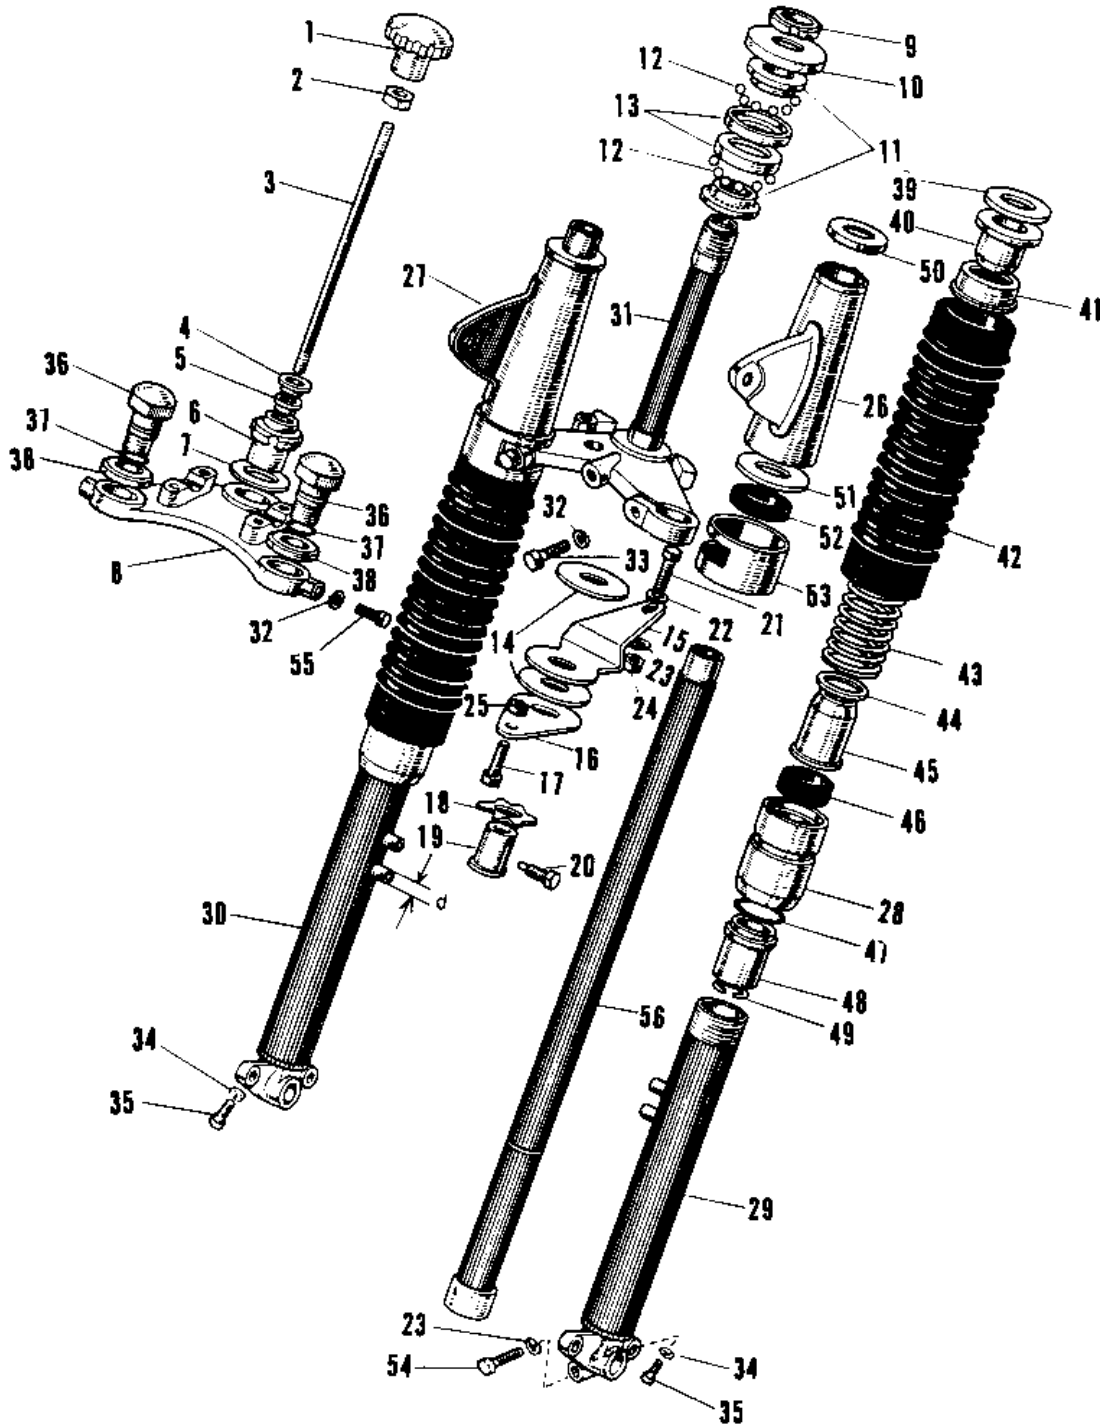

## 1968 W1SS PARTS DIAGRAM

FRONT FORK (W1/W1SS/W2SS) (F/NO.6868)

## 1968 W1SS PARTS LIST

FRONT FORK (W1/W1SS/W2SS) (-F/NO.6868)

ITEM NAME	PART NUMBER	QUANTITY
TUBE L.H OUTER (Ref # 29)	44005-018	1
TUBE,LH,FORK OUTER (Ref # 29)	44005-019	1
TUBE,RH,FORK OUTER (Ref # 30)	44006-017	2
STEM-STEERING,BLACK (Ref # 31)	44037-018-10	1
WASHER SPRING 10MM (Ref # 32)	461F1000	1
BOLT,10X28 (Ref # 33)	113G1028	1
GASKET FORK DRAIN PLG (Ref # 34)	44045-002	1
SCREW PAN HEAD 4X8 (Ref # 35)	220B0408	2
BOLT FORK FIT (Ref # 36)	44041-025	1
'O' RING FORK FIT BLT (Ref # 37)	44046-013	1
WASHER FORK FIT BOLT (Ref # 38)	44043-028	1
WASHER FORK COVER (Ref # 39)	44032-002	1
GUIDE SPRING (Ref # 40)	44028-014	1
HOLDER FORK BOOT UPP (Ref # 41)	44035-002	1
DUST SHIELD FORK SPRG (Ref # 42)	44027-009	1
SPRING FORK (Ref # 43)	44026-017	1
WASHER FORK SPRG GUID (Ref # 44)	44029-008	1
DUST SHIELD FORK (Ref # 45)	44010-013	1
OIL SEAL,FORK (Ref # 46)	44009-020	1
'O' RING INNER TUBE (Ref # 47)	44046-014	1
GUIDE FORK INNER TUBE (Ref # 48)	44015-010	1
CIRCLIP INN TUBE GUID (Ref # 49)	44044-007	1
CAP FORK COVER (Ref # 50)	44032-004	1
WASHER FORK COVER (Ref # 51)	44032-003	1
GASKET FORK COVER (Ref # 52)	44045-026	1
GUIDE FORK COVER (Ref # 53)	44030-007	1
BOLT FRNT AXLE PINCH (Ref # 54)	44041-017	1
BOLT HEX HEAD 10X12 (Ref # 55)	113B1012	1
TUBE FORK INNER (Ref # 56)	44013-014	1