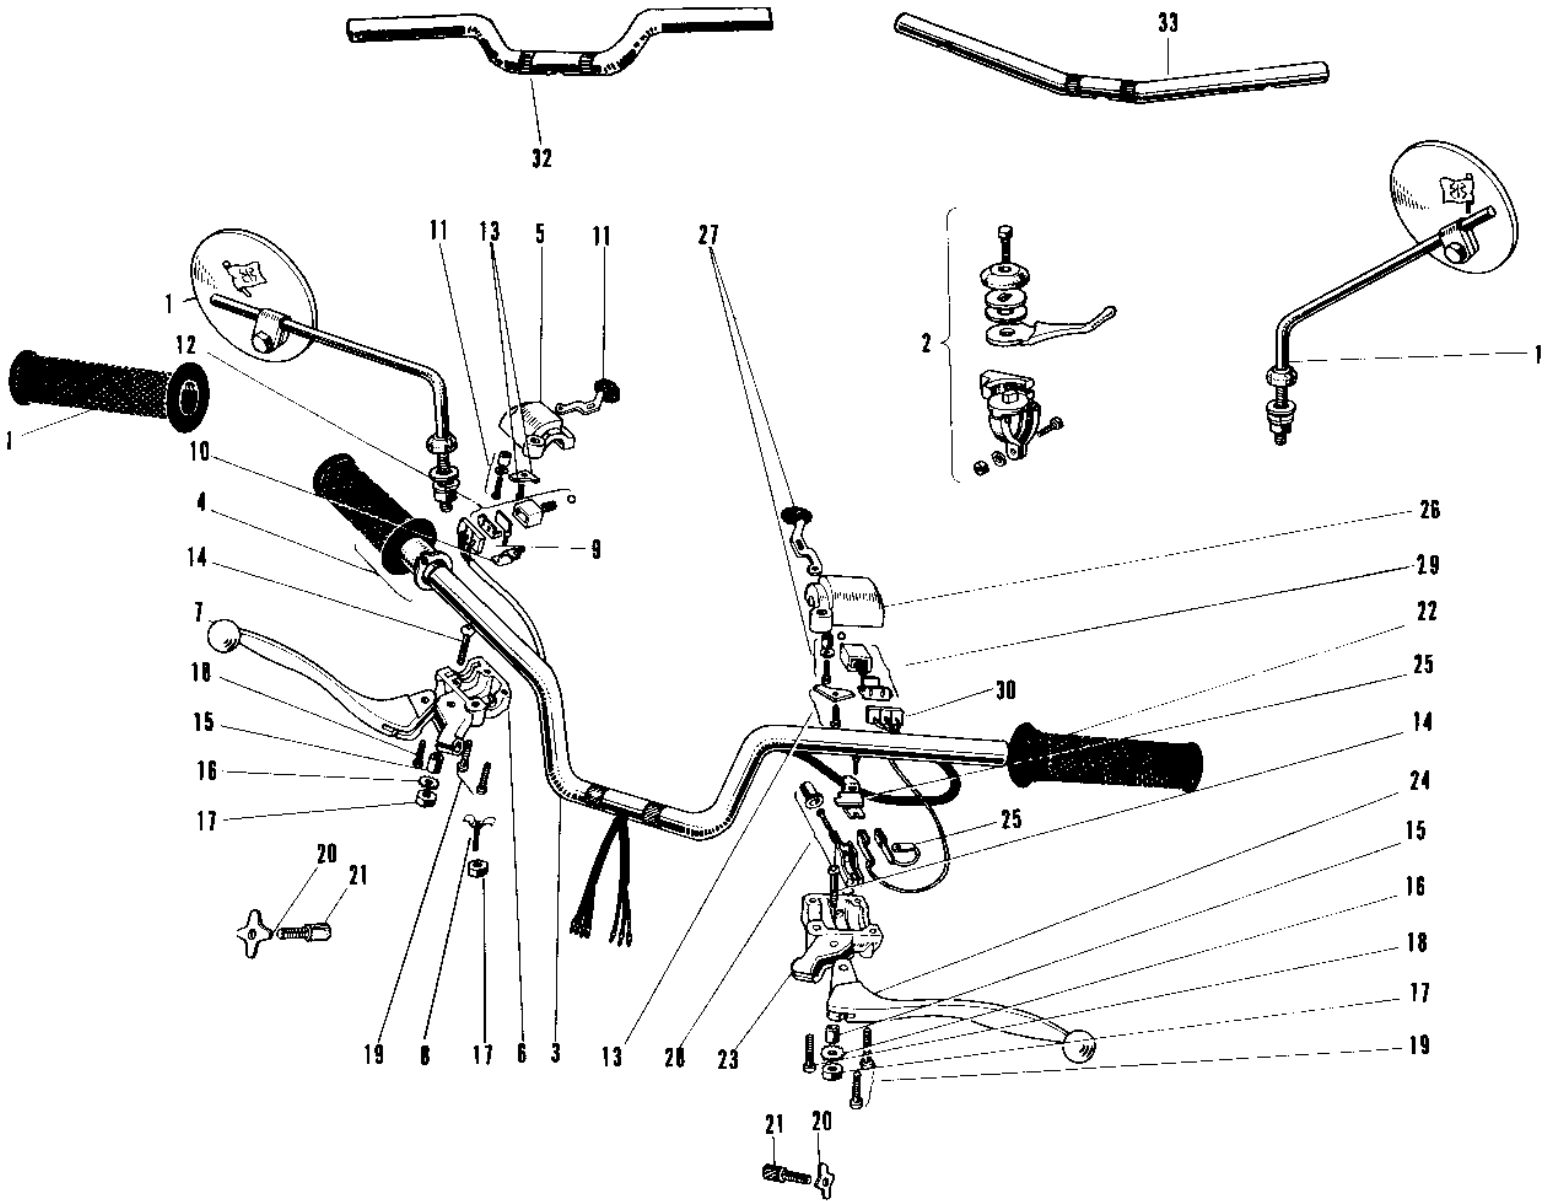

## 1969 Commander PARTS DIAGRAM

HANDLEBAR (W2SS/W2TT) (LATE PRODUCTION)

## 1969 Commander PARTS LIST

HANDLEBAR (W2SS/W2TT) (LATE PRODUCTION)

ITEM NAME	PART NUMBER	QUANTITY
REAR VIEW MIRROR (Ref # 1)	56001-005	1
LEVER ASSY-AIR SHUTT (Ref # 2)	46109-007	1
HANDLEBAR (Ref # 3)	46003-015	1
GRIP ASSY-R.H (Ref # 4~21)	46017-042	1
GRIP ASSY THROTTLE (Ref # 4)	46019-005	1
GRIP-ASSY,RH (Ref # 5)	46017-1071	1
CASE R.H SWITCH LOWER (Ref # 6)	46022-012	1
LEVER FRONT BRAKE (Ref # 7)	46058-004	1
SPRING THROTTLE GRIP (Ref # 8)	46024-001	1
SPRING THROTTLE GRIP (Ref # 8)	46024-002	1
WIRING HARNESS R.H SW (Ref # 9)	46032-010	1
HOLDER R.H SWITCH (Ref # 10)	46037-009	1
KNOB ASSY R.H SWITCH (Ref # 11)	46043-002	1
SLIDE BLOCK AY R.H SW (Ref # 12)	46045-004	1
HOLDER WIRING HARNESS (Ref # 13)	46085-012	1
BOLT HEX HEAD 5X20 (Ref # 14)	92007-018	1
BOLT HEX HEAD 5X20 (Ref # 14)	92007-020	1
COLLAR LEVER (Ref # 15)	46059-005	1
COLLAR LEVER (Ref # 15)	46059-011	1
WASHER LOCK 5MM (Ref # 16)	464H0500	1
NUT 5MM (Ref # 17)	312B0500	2
SCREW PAN HEAD 5X18 (Ref # 18)	220B0518	2
SCREW PAN HEAD 5X20 (Ref # 19)	220B0520	2
NUT LOCK ADJUST SCREW (Ref # 20)	46056-001	1
SCREW CABLE ADJUST (Ref # 21)	46055-003	1
GRIP ASSY L.H (Ref # 14~29)	46074-040	1
RUBBER L.H GRIP (Ref # 22)	46075-007	1
CASE L.H SWITCH LOWER (Ref # 23)	46077-008	1
LEVER-CLUTCH (Ref # 24)	46092-015	1

## 1969 Commander PARTS LIST

HANDLEBAR (W2SS/W2TT) (LATE PRODUCTION)

ITEM NAME	PART NUMBER	QUANTITY
HOLDER L.H SWITCH (Ref # 25)	46085-008	1
CASE L.H SWITCH UPPER (Ref # 26)	46086-007	1
KNOB ASSY L.H SWITCH (Ref # 27)	46088-001	1
SWITCH ASSY LH BUTTON (Ref # 28)	46078-003	1
SLIDE BLOCK AY L.H SW (Ref # 29)	46089-002	1
WIRING HARNESS L.H SW (Ref # 30)	46082-011	1
RUBBER R.H GRIP (Ref # 31)	46061-009	1
UNAVAILABLE IN PRICE BOOK (Ref # 32)	46006-005	1
UNAVAILABLE IN PRICE BOOK (Ref # 33)	46005-004	1