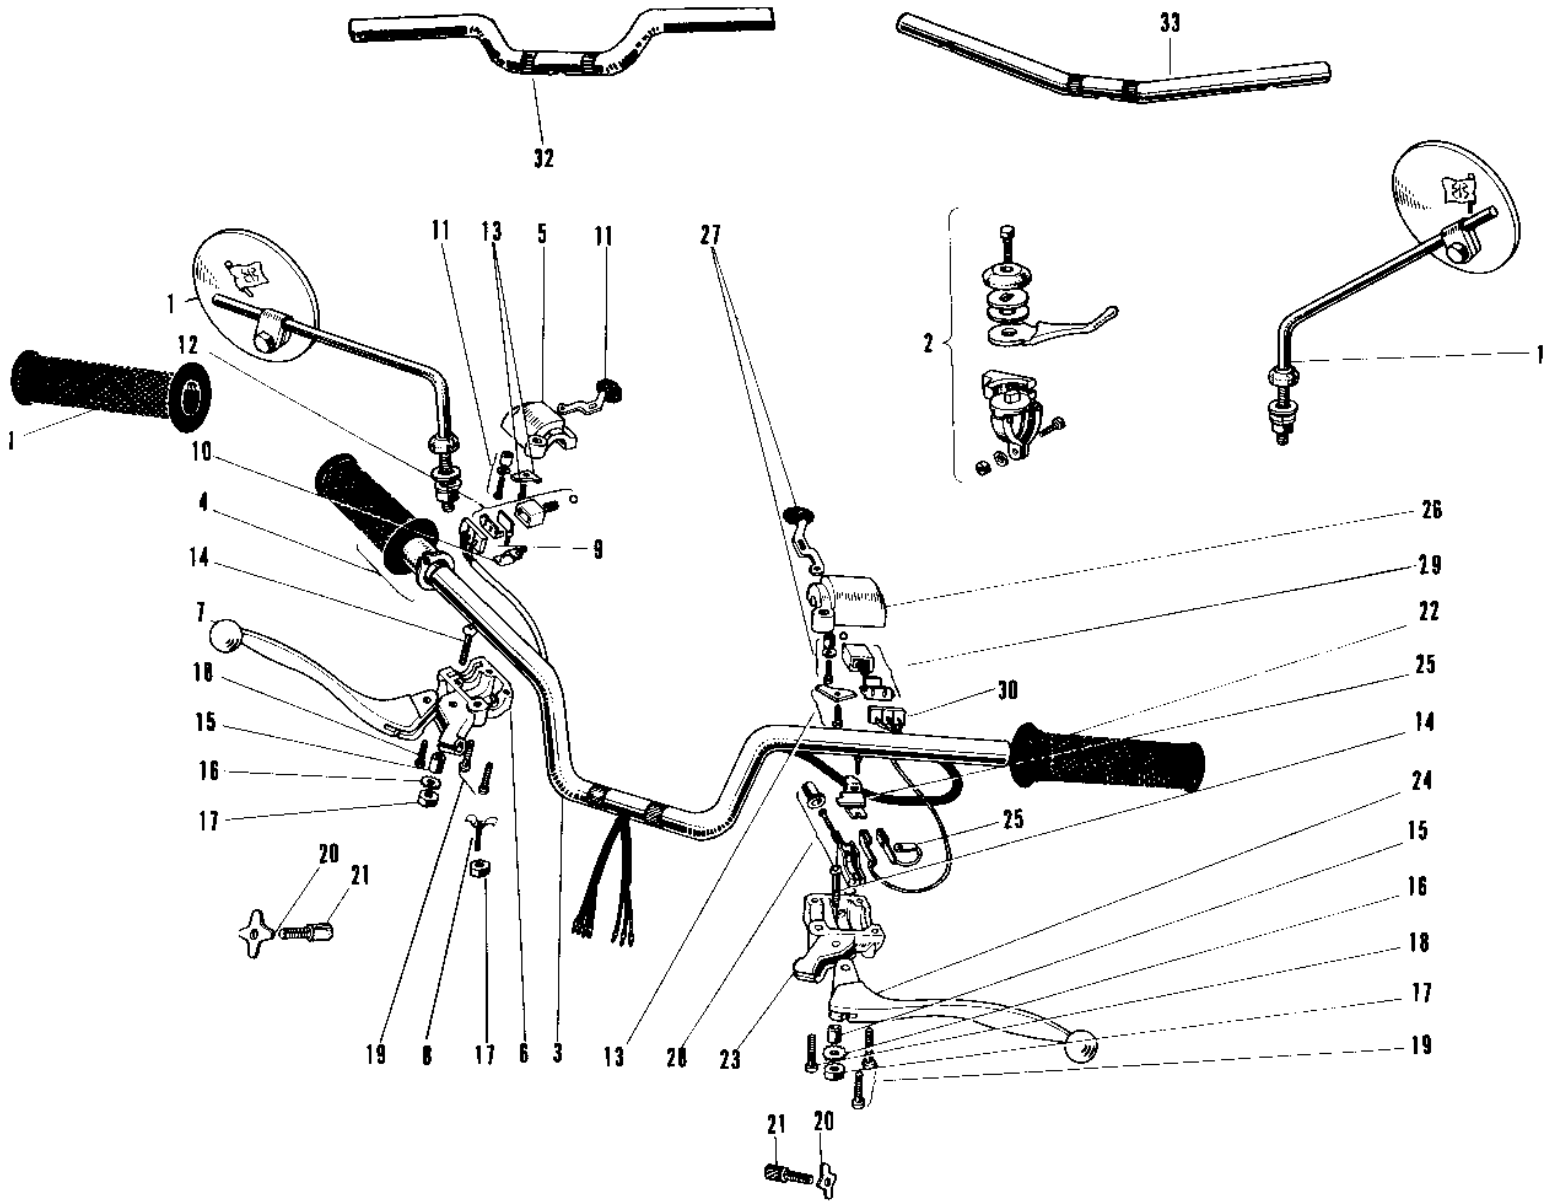

1969 Commander PARTS DIAGRAM

HANDLEBAR (W2SS/W2TT) (LATE PRODUCTION)

1969 Commander PARTS LIST

HANDLEBAR (W2SS/W2TT) (LATE PRODUCTION)

ITEM NAME	PART NUMBER	QUANTITY
REAR VIEW MIRROR (Ref # 1)	56001-005	2
LEVER ASSY-AIR SHUTT (Ref # 2)	46109-007	1
HANDLEBAR (Ref # 3)	46003-015	1
GRIP ASSY-R.H (Ref # 4~21)	46017-042	1
GRIP ASSY THROTTLE (Ref # 4)	46019-005	1
GRIP-ASSY,RH (Ref # 5)	46017-1071	1
CASE R.H SWITCH LOWER (Ref # 6)	46022-012	1
LEVER FRONT BRAKE (Ref # 7)	46058-004	1
SPRING THROTTLE GRIP (Ref # 8)	46024-001	1
SPRING THROTTLE GRIP (Ref # 8)	46024-002	1
WIRING HARNESS R.H SW (Ref # 9)	46032-010	1
HOLDER R.H SWITCH (Ref # 10)	46037-009	1
KNOB ASSY R.H SWITCH (Ref # 11)	46043-002	1
SLIDE BLOCK AY R.H SW (Ref # 12)	46045-004	1
HOLDER WIRING HARNESS (Ref # 13)	46085-012	2
BOLT HEX HEAD 5X20 (Ref # 14)	92007-018	2
BOLT HEX HEAD 5X20 (Ref # 14)	92007-020	2
COLLAR LEVER (Ref # 15)	46059-005	2
COLLAR LEVER (Ref # 15)	46059-011	2
WASHER LOCK 5MM (Ref # 16)	464H0500	2
NUT 5MM (Ref # 17)	312B0500	3
NUT 5MM (Ref # 17)	312B0500	3
SCREW PAN HEAD 5X18 (Ref # 18)	220B0518	2
SCREW PAN HEAD 5X18 (Ref # 18)	220B0518	2
SCREW PAN HEAD 5X20 (Ref # 19)	220B0520	4
SCREW PAN HEAD 5X20 (Ref # 19)	220B0520	4
NUT LOCK ADJUST SCREW (Ref # 20)	46056-001	2
SCREW CABLE ADJUST (Ref # 21)	46055-003	2
GRIP ASSY L.H (Ref # 14~29)	46074-040	1

1969 Commander PARTS LIST

HANDLEBAR (W2SS/W2TT) (LATE PRODUCTION)

ITEM NAME	PART NUMBER	QUANTITY
RUBBER L.H GRIP (Ref # 22)	46075-007	1
CASE L.H SWITCH LOWER (Ref # 23)	46077-008	1
LEVER-CLUTCH (Ref # 24)	46092-015	1
HOLDER L.H SWITCH (Ref # 25)	46085-008	1
CASE L.H SWITCH UPPER (Ref # 26)	46086-007	1
KNOB ASSY L.H SWITCH (Ref # 27)	46088-001	1
SWITCH ASSY LH BUTTON (Ref # 28)	46078-003	1
SLIDE BLOCK AY L.H SW (Ref # 29)	46089-002	1
WIRING HARNESS L.H SW (Ref # 30)	46082-011	1
RUBBER R.H GRIP (Ref # 31)	46061-009	1
UNAVAILABLE IN PRICE BOOK (Ref # 32)	46006-005	(1)
UNAVAILABLE IN PRICE BOOK (Ref # 33)	46005-004	(1)