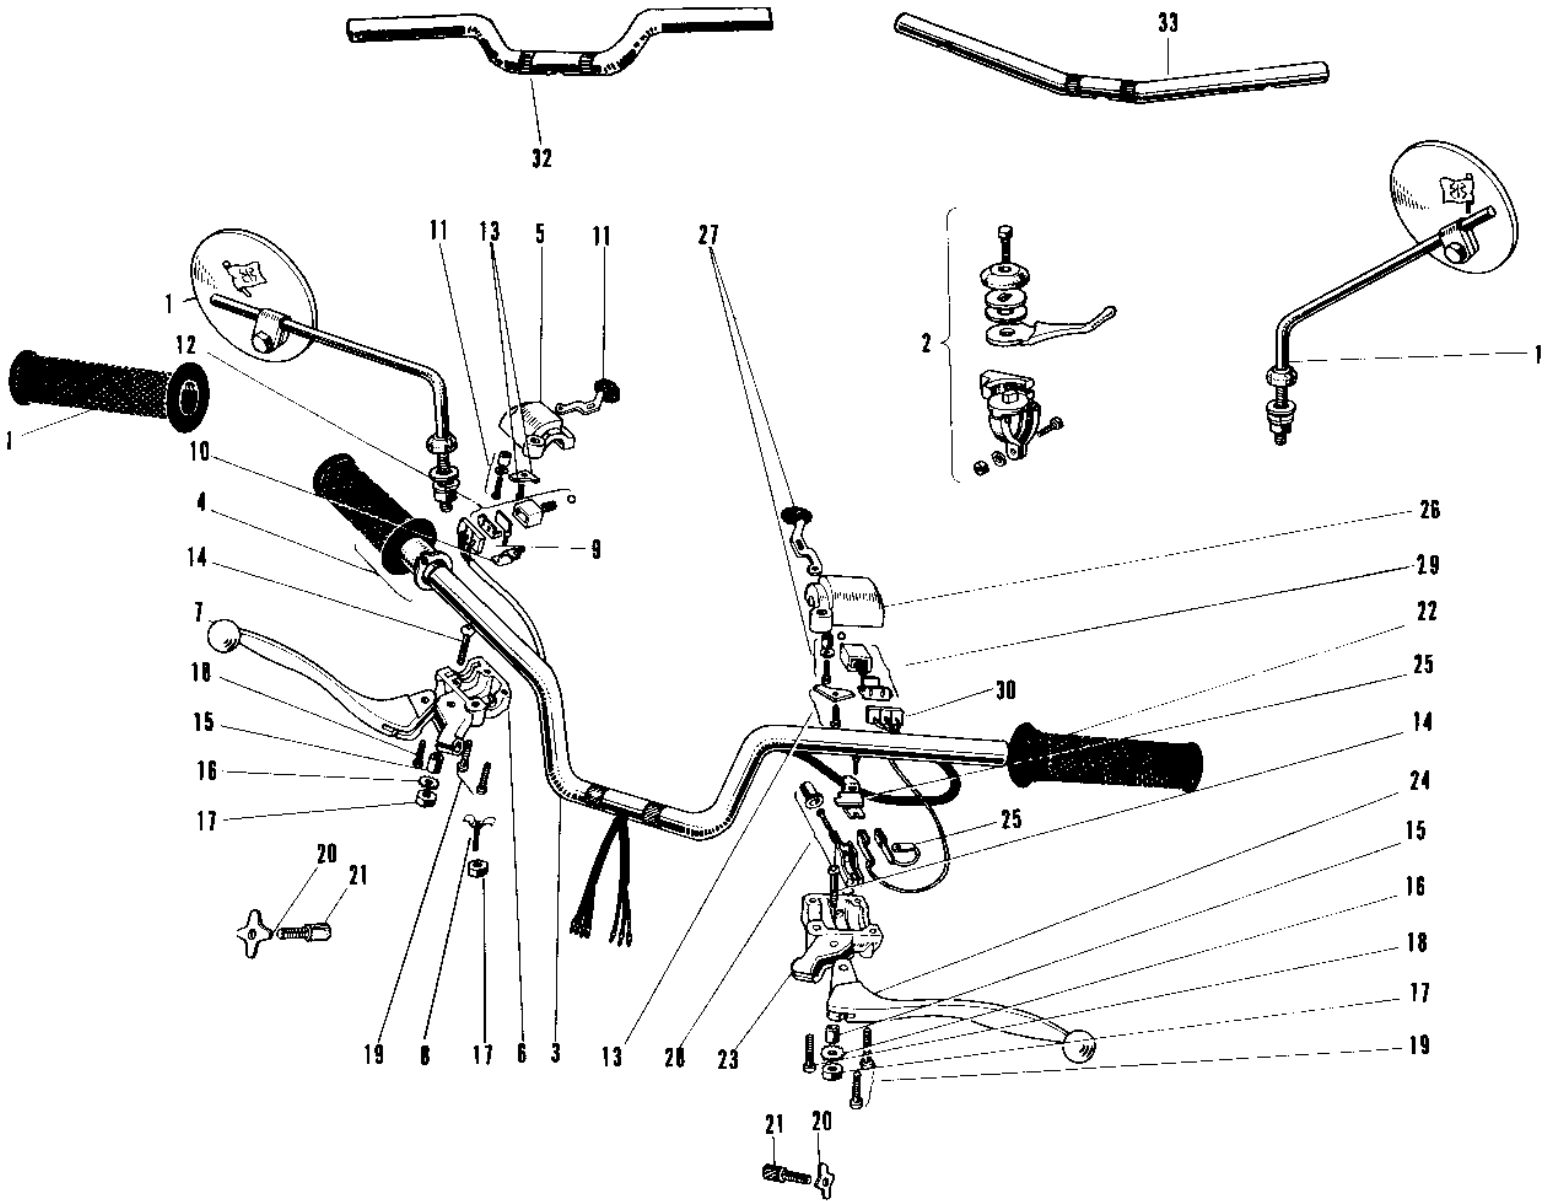

## 1968 W1SS PARTS DIAGRAM

HANDLEBAR (W2SS/W2TT) (LATE PRODUCTION)

## 1968 W1SS PARTS LIST

HANDLEBAR (W2SS/W2TT) (LATE PRODUCTION)

ITEM NAME	PART NUMBER	QUANTITY
REAR VIEW MIRROR (Ref # 1)	56001-005	1
LEVER ASSY-AIR SHUTT (Ref # 2)	46109-007	1
HANDLEBAR (Ref # 3)	46003-015	1
GRIP ASSY-R.H (Ref # 4~21)	46017-042	1
GRIP ASSY THROTTLE (Ref # 4)	46019-005	1
GRIP-ASSY,RH (Ref # 5)	46017-1071	1
CASE R.H SWITCH LOWER (Ref # 6)	46022-012	1
LEVER FRONT BRAKE (Ref # 7)	46058-004	1
SPRING THROTTLE GRIP (Ref # 8)	46024-001	1
SPRING THROTTLE GRIP (Ref # 8)	46024-002	1
WIRING HARNESS R.H SW (Ref # 9)	46032-010	1
HOLDER R.H SWITCH (Ref # 10)	46037-009	1
KNOB ASSY R.H SWITCH (Ref # 11)	46043-002	1
SLIDE BLOCK AY R.H SW (Ref # 12)	46045-004	1
HOLDER WIRING HARNESS (Ref # 13)	46085-012	1
BOLT HEX HEAD 5X20 (Ref # 14)	92007-018	1
BOLT HEX HEAD 5X20 (Ref # 14)	92007-020	1
COLLAR LEVER (Ref # 15)	46059-005	1
COLLAR LEVER (Ref # 15)	46059-011	1
WASHER LOCK 5MM (Ref # 16)	464H0500	1
NUT 5MM (Ref # 17)	312B0500	2
SCREW PAN HEAD 5X18 (Ref # 18)	220B0518	2
SCREW PAN HEAD 5X20 (Ref # 19)	220B0520	2
NUT LOCK ADJUST SCREW (Ref # 20)	46056-001	1
SCREW CABLE ADJUST (Ref # 21)	46055-003	1
GRIP ASSY L.H (Ref # 14~29)	46074-040	1
RUBBER L.H GRIP (Ref # 22)	46075-007	1
CASE L.H SWITCH LOWER (Ref # 23)	46077-008	1
LEVER-CLUTCH (Ref # 24)	46092-015	1

## 1968 W1SS PARTS LIST

HANDLEBAR (W2SS/W2TT) (LATE PRODUCTION)

ITEM NAME	PART NUMBER	QUANTITY
HOLDER L.H SWITCH (Ref # 25)	46085-008	1
CASE L.H SWITCH UPPER (Ref # 26)	46086-007	1
KNOB ASSY L.H SWITCH (Ref # 27)	46088-001	1
SWITCH ASSY LH BUTTON (Ref # 28)	46078-003	1
SLIDE BLOCK AY L.H SW (Ref # 29)	46089-002	1
WIRING HARNESS L.H SW (Ref # 30)	46082-011	1
RUBBER R.H GRIP (Ref # 31)	46061-009	1
UNAVAILABLE IN PRICE BOOK (Ref # 32)	46006-005	1
UNAVAILABLE IN PRICE BOOK (Ref # 33)	46005-004	1