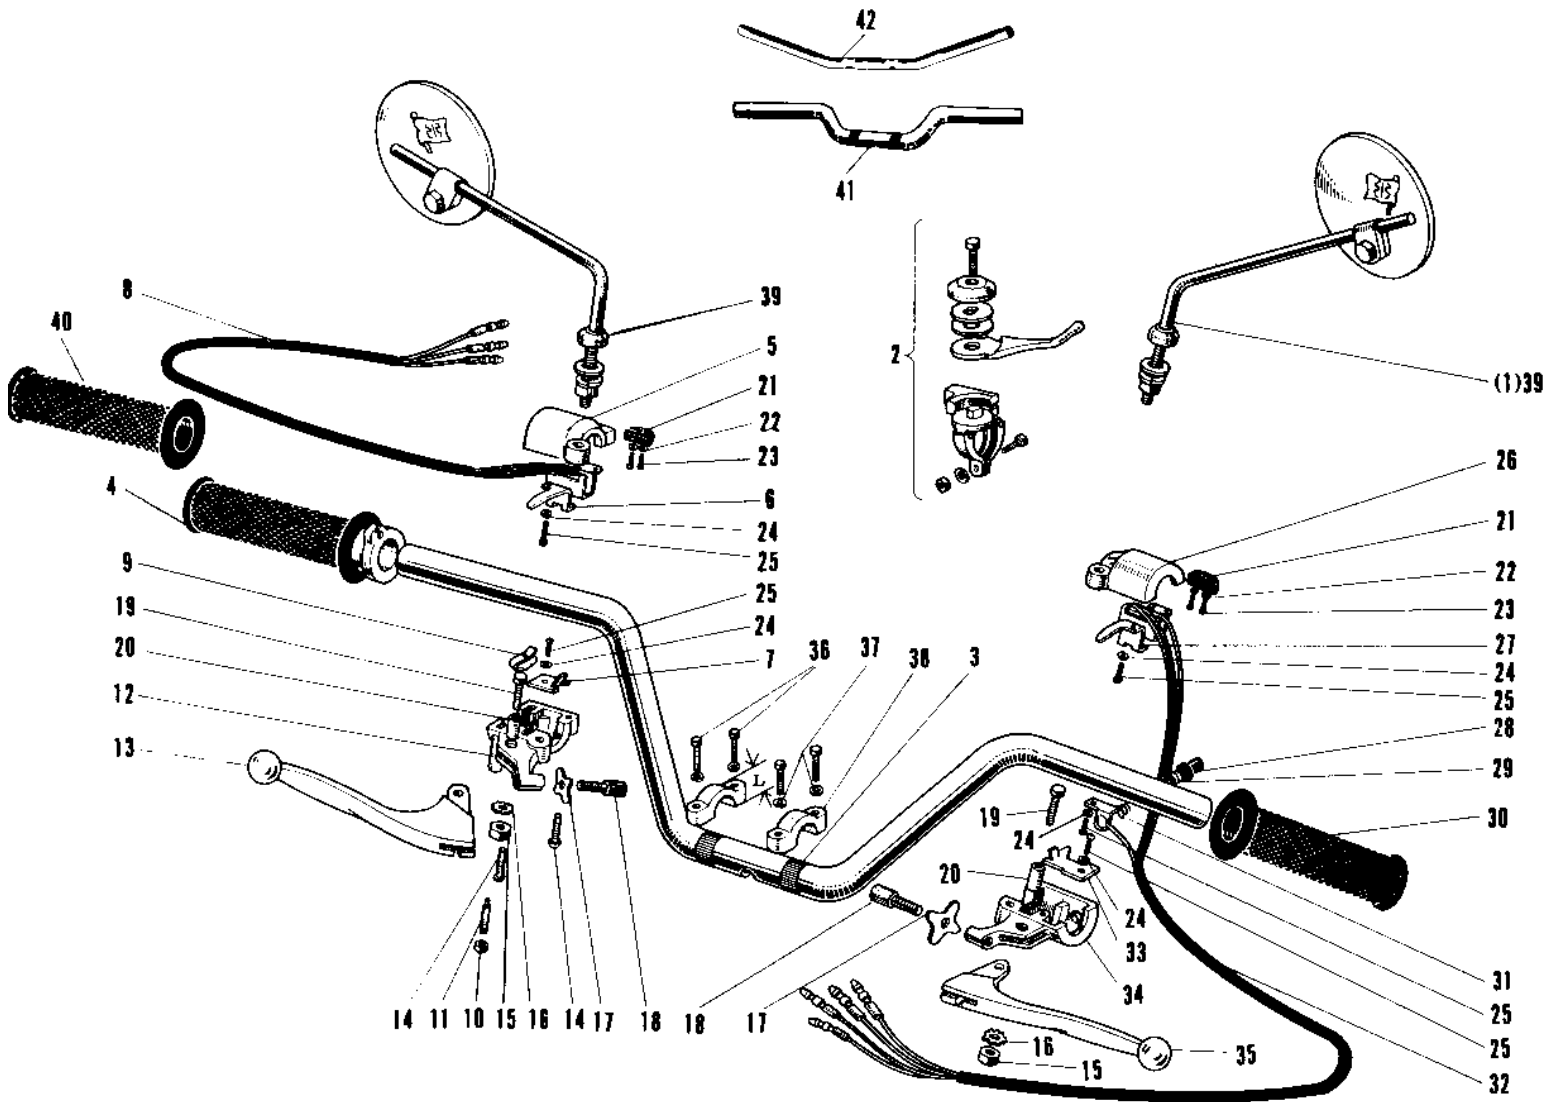

1969 Commander PARTS DIAGRAM

HANDLEBAR (EARLY PRODUCTION)

1969 Commander PARTS LIST

HANDLEBAR (EARLY PRODUCTION)

ITEM NAME	PART NUMBER	QUANTITY
REAR VIEW MIRROR L.H (Ref # 1)	56003-002	1
LEVER ASSY-AIR SHUTT (Ref # 2)	46109-007	1
HANDLEBAR (Ref # 3)	46003-015	1
GRIP ASSY-R.H (Ref # 4~25)	46017-042	1
GRIP ASSY THROTTLE (Ref # 4)	46019-005	2
CASE R.H SWITCH UPPER (Ref # 5)	46040-009	1
HOLDER R.H SW UP WRNG (Ref # 6)	46037-012	1
HOLDER R.H SW LW WRNG (Ref # 7)	46037-011	1
WIRING HARNESS R.H SW (Ref # 8)	46032-014	1
SPRING GRIP ADJUST (Ref # 9)	46025-002	1
NUT,5MM (Ref # 10)	311B0500	2
SCREW GRIP ADJUST (Ref # 11)	46026-002	1
SCREW GRIP ADJUSTING (Ref # 11)	46026-007	1
CASE R.H SWITCH LOWER (Ref # 12)	46022-011	1
LEVER FRONT BRAKE (Ref # 13)	46058-005	1
SCREW SWITCH CASE (Ref # 14)	92011-010	1
SCREW SWITCH CASE (Ref # 14)	92011-017	1
UNAVAILABLE IN PRICE BOOK (Ref # 15)	92015-038	1
NUT 5MM (Ref # 15)	312B0500	1
WASHER LOCK 5MM (Ref # 16)	464H0500	1
NUT LOCK ADJUST SCREW (Ref # 17)	46056-001	1
SCREW CABLE ADJUST (Ref # 18)	46055-003	1
BOLT HEX HEAD 5X20 (Ref # 19)	92007-018	1
BOLT HEX HEAD 5X20 (Ref # 19)	92007-020	1
COLLAR LEVER (Ref # 20)	46059-011	1
KNOB SWITCH (Ref # 21)	46044-003	1
SPRING-WASHER (Ref # 22)	92029-002	1
SCREW PAN HEAD 2X6 (Ref # 23)	211B0206	1
WASHER SPRING 3MM (Ref # 24)	461F0300	1