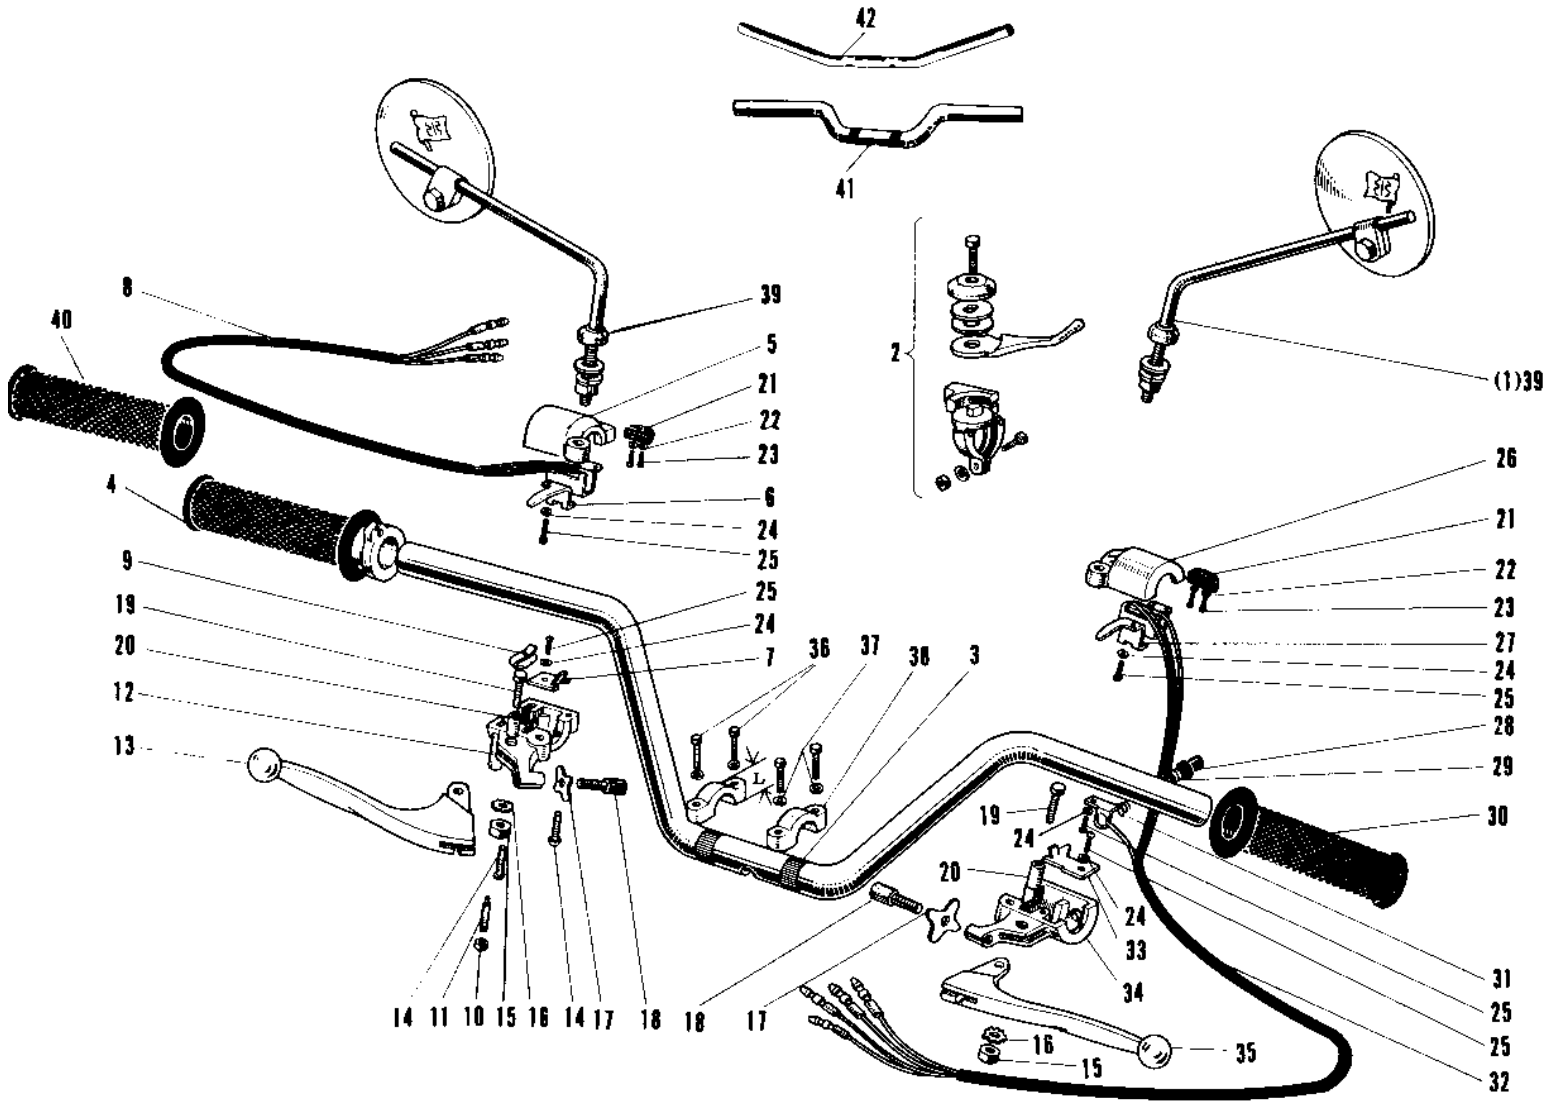

# 1968 Commander PARTS LIST

HANDLEBAR (EARLY PRODUCTION)

ITEM NAME	PART NUMBER	QUANTITY
REAR VIEW MIRROR L.H (Ref # 1)	56003-002	(1
LEVER ASSY-AIR SHUTT (Ref # 2)	46109-007	1
HANDLEBAR (Ref # 3)	46003-015	1
GRIP ASSY-R.H (Ref # 4~25)	46017-042	1
GRIP ASSY THROTTLE (Ref # 4)	46019-005	1
CASE R.H SWITCH UPPER (Ref # 5)	46040-009	1
HOLDER R.H SW UP WRNG (Ref # 6)	46037-012	1
HOLDER R.H SW LW WRNG (Ref # 7)	46037-011	1
WIRING HARNESS R.H SW (Ref # 8)	46032-014	1
SPRING GRIP ADJUST (Ref # 9)	46025-002	1
NUT,5MM (Ref # 10)	311B0500	1
NUT,5MM (Ref # 10)	311B0500	1
SCREW GRIP ADJUST (Ref # 11)	46026-002	1
SCREW GRIP ADJUSTING (Ref # 11)	46026-007	1
CASE R.H SWITCH LOWER (Ref # 12)	46022-011	1
LEVER FRONT BRAKE (Ref # 13)	46058-005	1
SCREW SWITCH CASE (Ref # 14)	92011-010	4
SCREW SWITCH CASE (Ref # 14)	92011-017	4
UNAVAILABLE IN PRICE BOOK (Ref # 15)	92015-038	2
NUT 5MM (Ref # 15)	312B0500	2
WASHER LOCK 5MM (Ref # 16)	464H0500	2
NUT LOCK ADJUST SCREW (Ref # 17)	46056-001	2
SCREW CABLE ADJUST (Ref # 18)	46055-003	2
BOLT HEX HEAD 5X20 (Ref # 19)	92007-018	2
BOLT HEX HEAD 5X20 (Ref # 19)	92007-020	2
COLLAR LEVER (Ref # 20)	46059-011	2
KNOB SWITCH (Ref # 21)	46044-003	2
SPRING-WASHER (Ref # 22)	92029-002	4
SCREW PAN HEAD 2X6 (Ref # 23)	211B0206	4