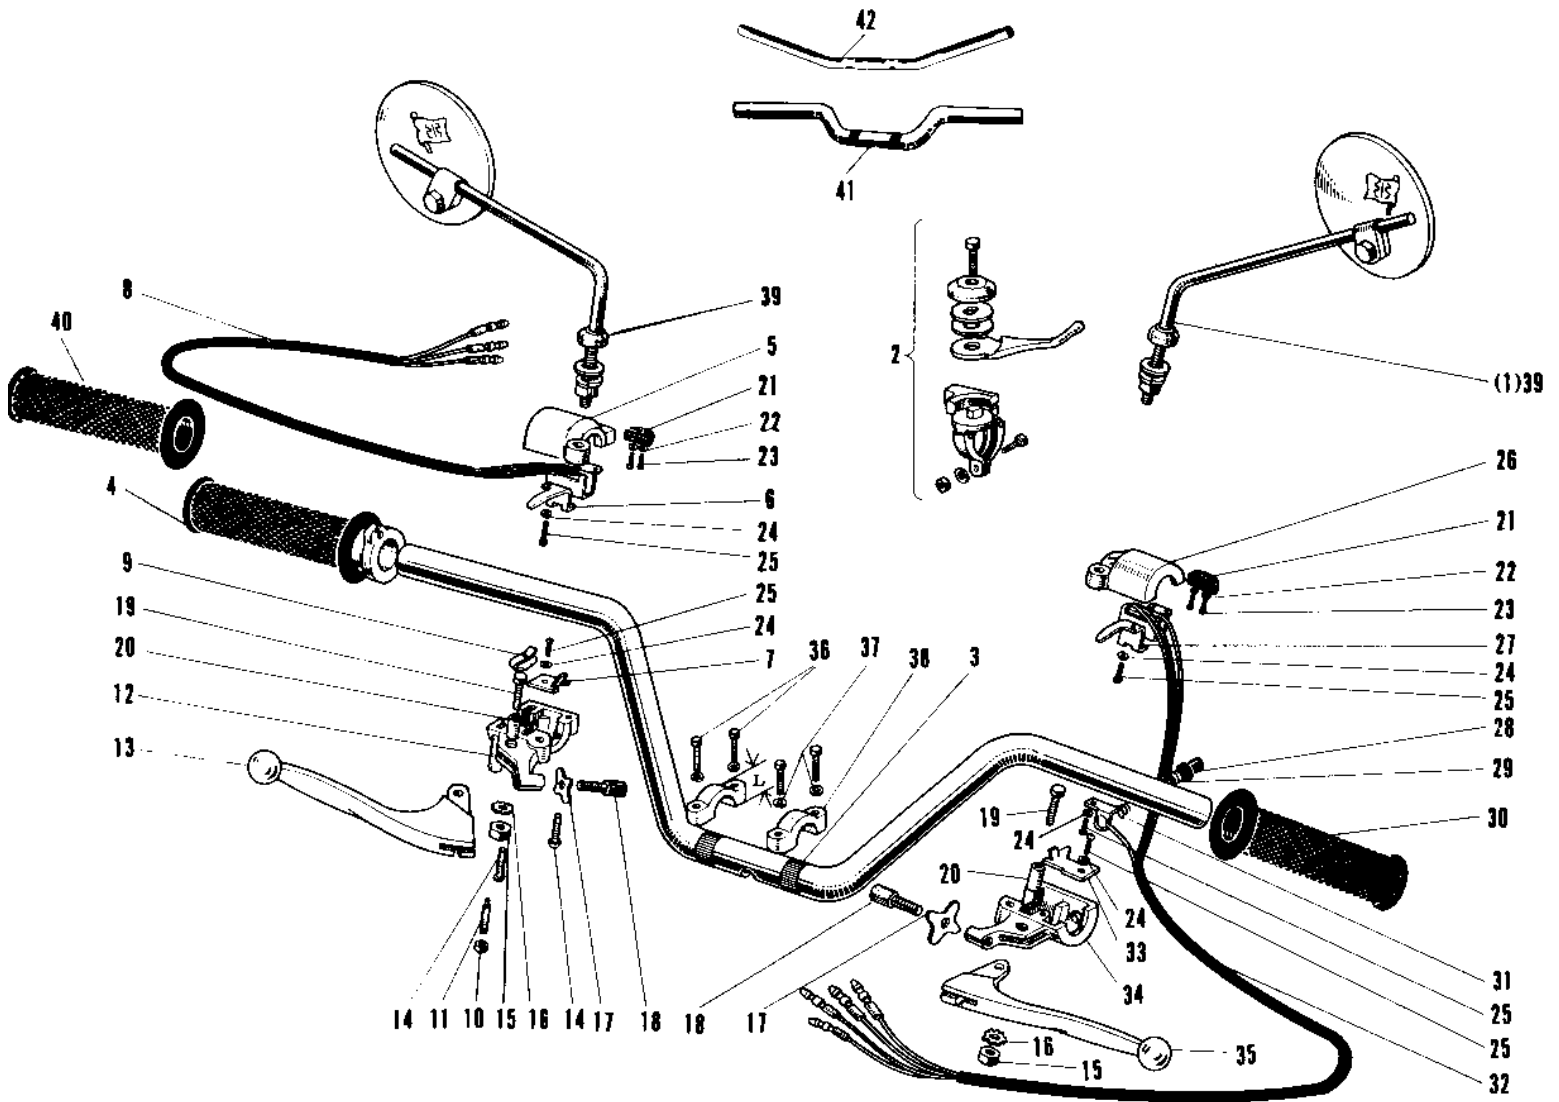

## 1969 W1SS PARTS LIST

HANDLEBAR (EARLY PRODUCTION)

ITEM NAME	PART NUMBER	QUANTITY
REAR VIEW MIRROR L.H (Ref # 1)	56003-002	1
LEVER ASSY-AIR SHUTT (Ref # 2)	46109-007	1
HANDLEBAR (Ref # 3)	46003-015	1
GRIP ASSY-R.H (Ref # 4~25)	46017-042	1
GRIP ASSY THROTTLE (Ref # 4)	46019-005	2
CASE R.H SWITCH UPPER (Ref # 5)	46040-009	1
HOLDER R.H SW UP WRNG (Ref # 6)	46037-012	1
HOLDER R.H SW LW WRNG (Ref # 7)	46037-011	1
WIRING HARNESS R.H SW (Ref # 8)	46032-014	1
SPRING GRIP ADJUST (Ref # 9)	46025-002	1
NUT,5MM (Ref # 10)	311B0500	2
SCREW GRIP ADJUST (Ref # 11)	46026-002	1
SCREW GRIP ADJUSTING (Ref # 11)	46026-007	1
CASE R.H SWITCH LOWER (Ref # 12)	46022-011	1
LEVER FRONT BRAKE (Ref # 13)	46058-005	1
SCREW SWITCH CASE (Ref # 14)	92011-010	1
SCREW SWITCH CASE (Ref # 14)	92011-017	1
UNAVAILABLE IN PRICE BOOK (Ref # 15)	92015-038	1
NUT 5MM (Ref # 15)	312B0500	1
WASHER LOCK 5MM (Ref # 16)	464H0500	1
NUT LOCK ADJUST SCREW (Ref # 17)	46056-001	1
SCREW CABLE ADJUST (Ref # 18)	46055-003	1
BOLT HEX HEAD 5X20 (Ref # 19)	92007-018	1
BOLT HEX HEAD 5X20 (Ref # 19)	92007-020	1
COLLAR LEVER (Ref # 20)	46059-011	1
KNOB SWITCH (Ref # 21)	46044-003	1
SPRING-WASHER (Ref # 22)	92029-002	1
SCREW PAN HEAD 2X6 (Ref # 23)	211B0206	1
WASHER SPRING 3MM (Ref # 24)	461F0300	1