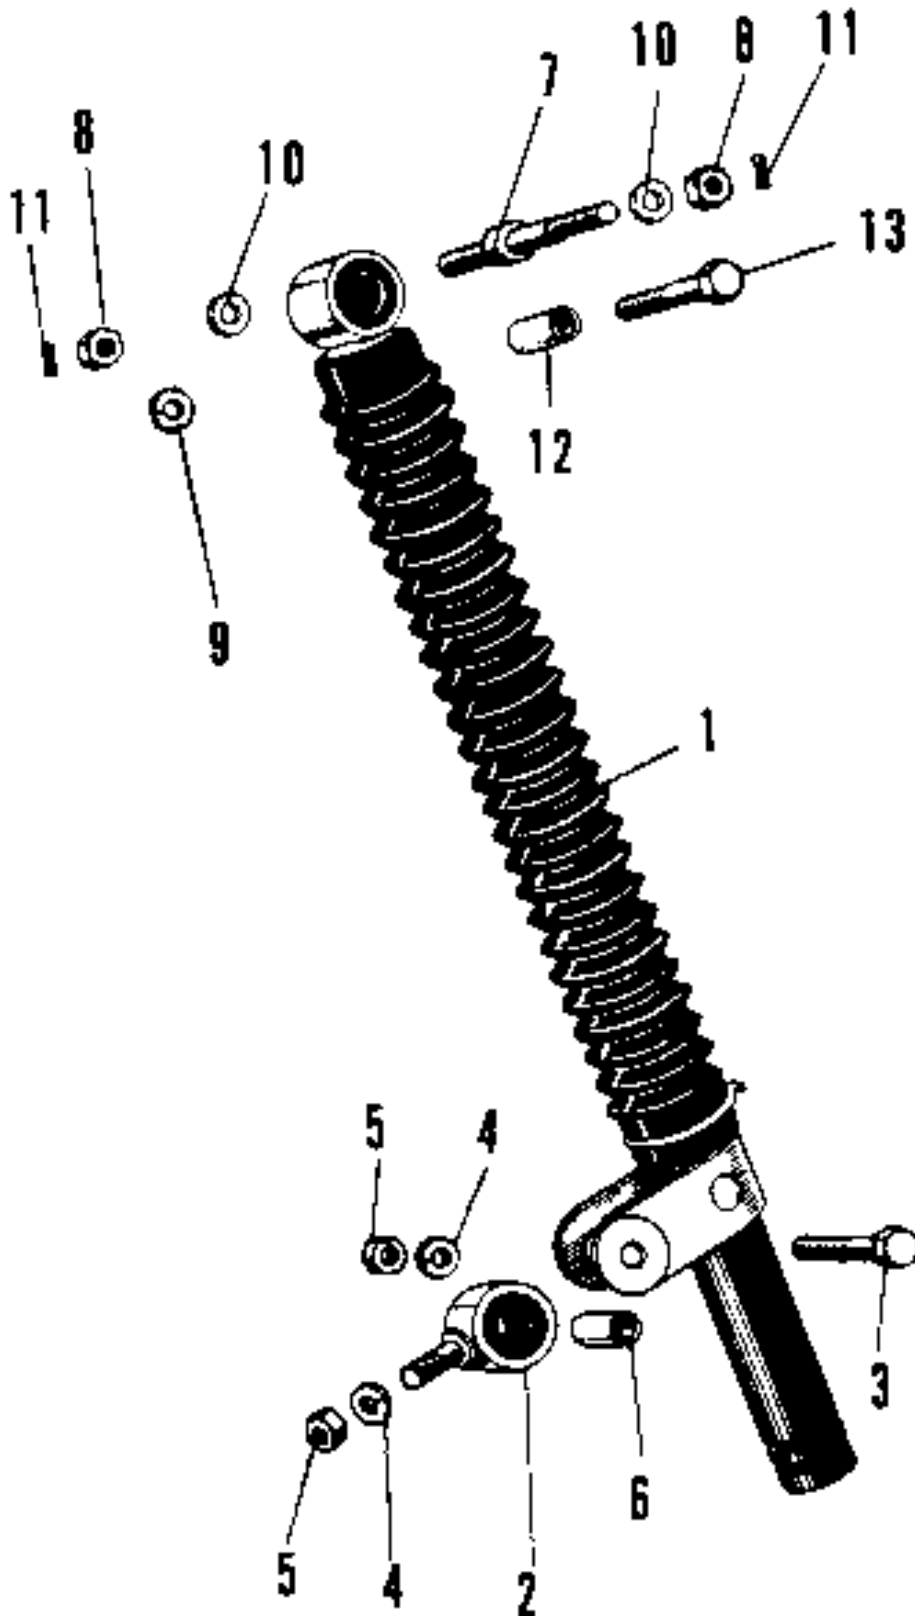

1968 W1SS PARTS DIAGRAM

STEERING DAMPER

1968 W1SS PARTS LIST

STEERING DAMPER

ITEM NAME	PART NUMBER	QUANTITY
DAMPER STEERING OIL (Ref # 1~6)	46117-002	1
UNAVAILABLE IN PRICE BOOK (Ref # 2)	46119-001	1
AXLE OIL DAMPER PIVOT (Ref # 3)	46120-002	1
WASHER SPRING 8MM (Ref # 4)	461F0800	2
NUT,8MM (Ref # 5)	311B0800	1
COLLAR PIVOT AXLE (Ref # 6)	46121-001	1
BOLT OIL DAMPER FRONT (Ref # 7)	46119-004	1
NUT CASTLE (Ref # 8)	321B0800	1
WASHER PLAIN 8MM (Ref # 10)	411B0800	1
PIN COTTER 2.0X20 (Ref # 11)	550D2020	1
COLLAR (Ref # 12)	92027-092	1
BOLT OIL DAMPER FRONT (Ref # 13)	46119-003	1