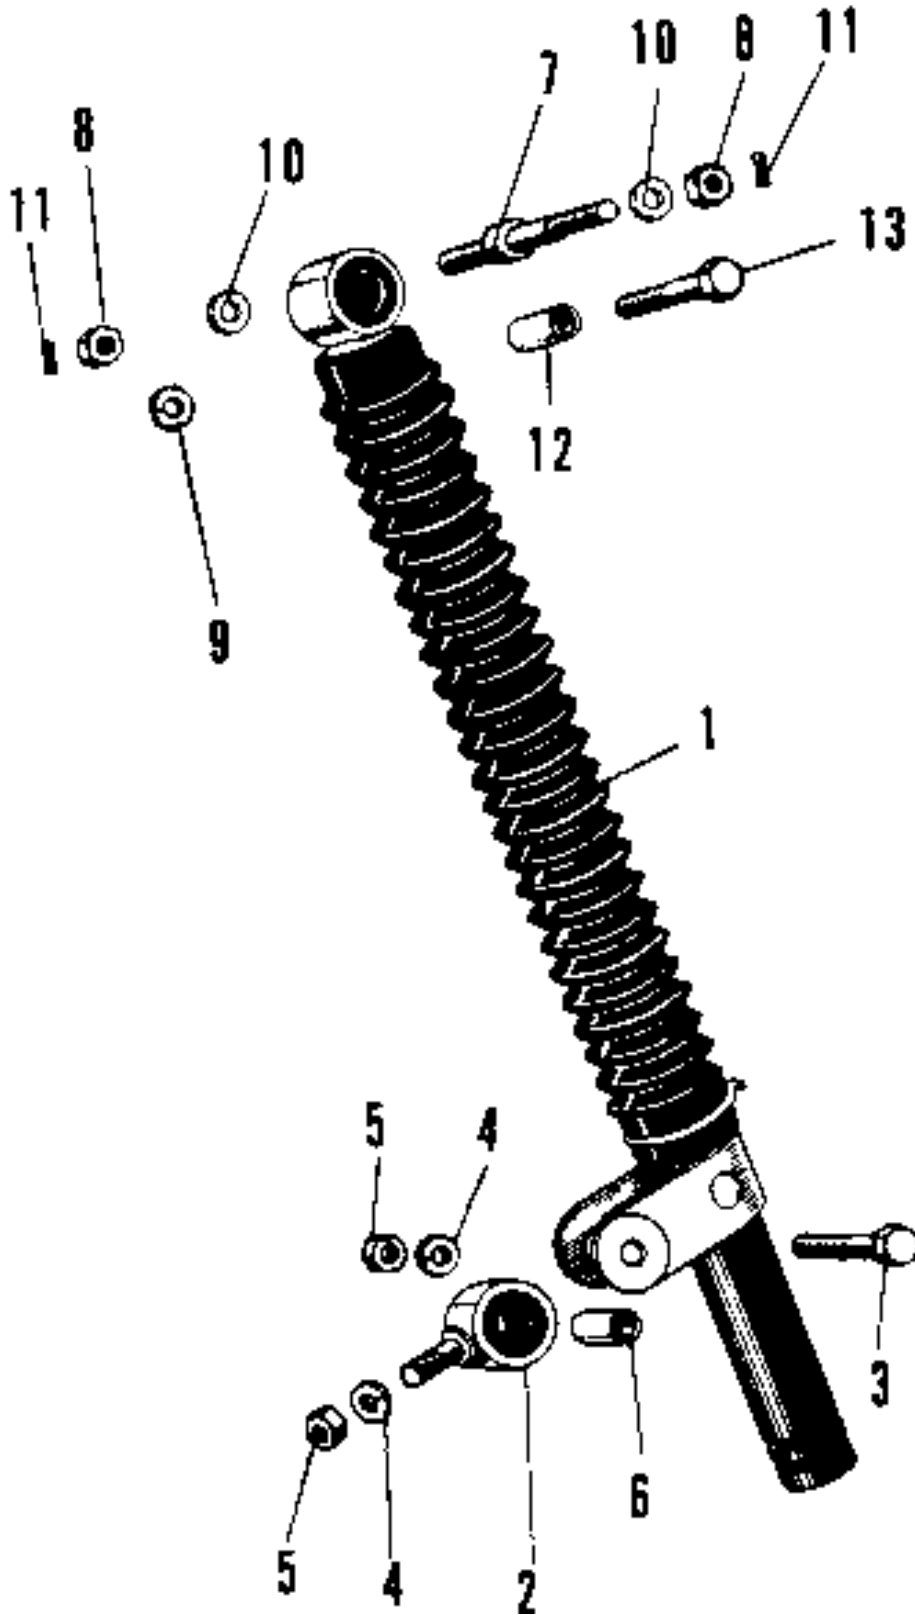

1968 W1SS PARTS DIAGRAM

STEERING DAMPER

1968 W1SS PARTS LIST

STEERING DAMPER

ITEM NAME	PART NUMBER	QUANTITY
DAMPER STEERING OIL (Ref # 1~6)	46117-002	1
UNAVAILABLE IN PRICE BOOK (Ref # 2)	46119-001	1
AXLE OIL DAMPER PIVOT (Ref # 3)	46120-002	1
WASHER SPRING 8MM (Ref # 4)	461F0800	2
NUT,8MM (Ref # 5)	311B0800	2
COLLAR PIVOT AXLE (Ref # 6)	46121-001	1
BOLT OIL DAMPER FRONT (Ref # 7)	46119-004	(1
NUT CASTLE (Ref # 8)	321B0800	2
WASHER SPRING 8MM (Ref # 9)	461F0800	1
WASHER PLAIN 8MM (Ref # 10)	411B0800	2
PIN COTTER 2.0X20 (Ref # 11)	550D2020	2
COLLAR (Ref # 12)	92027-092	1
BOLT OIL DAMPER FRONT (Ref # 13)	46119-003	1