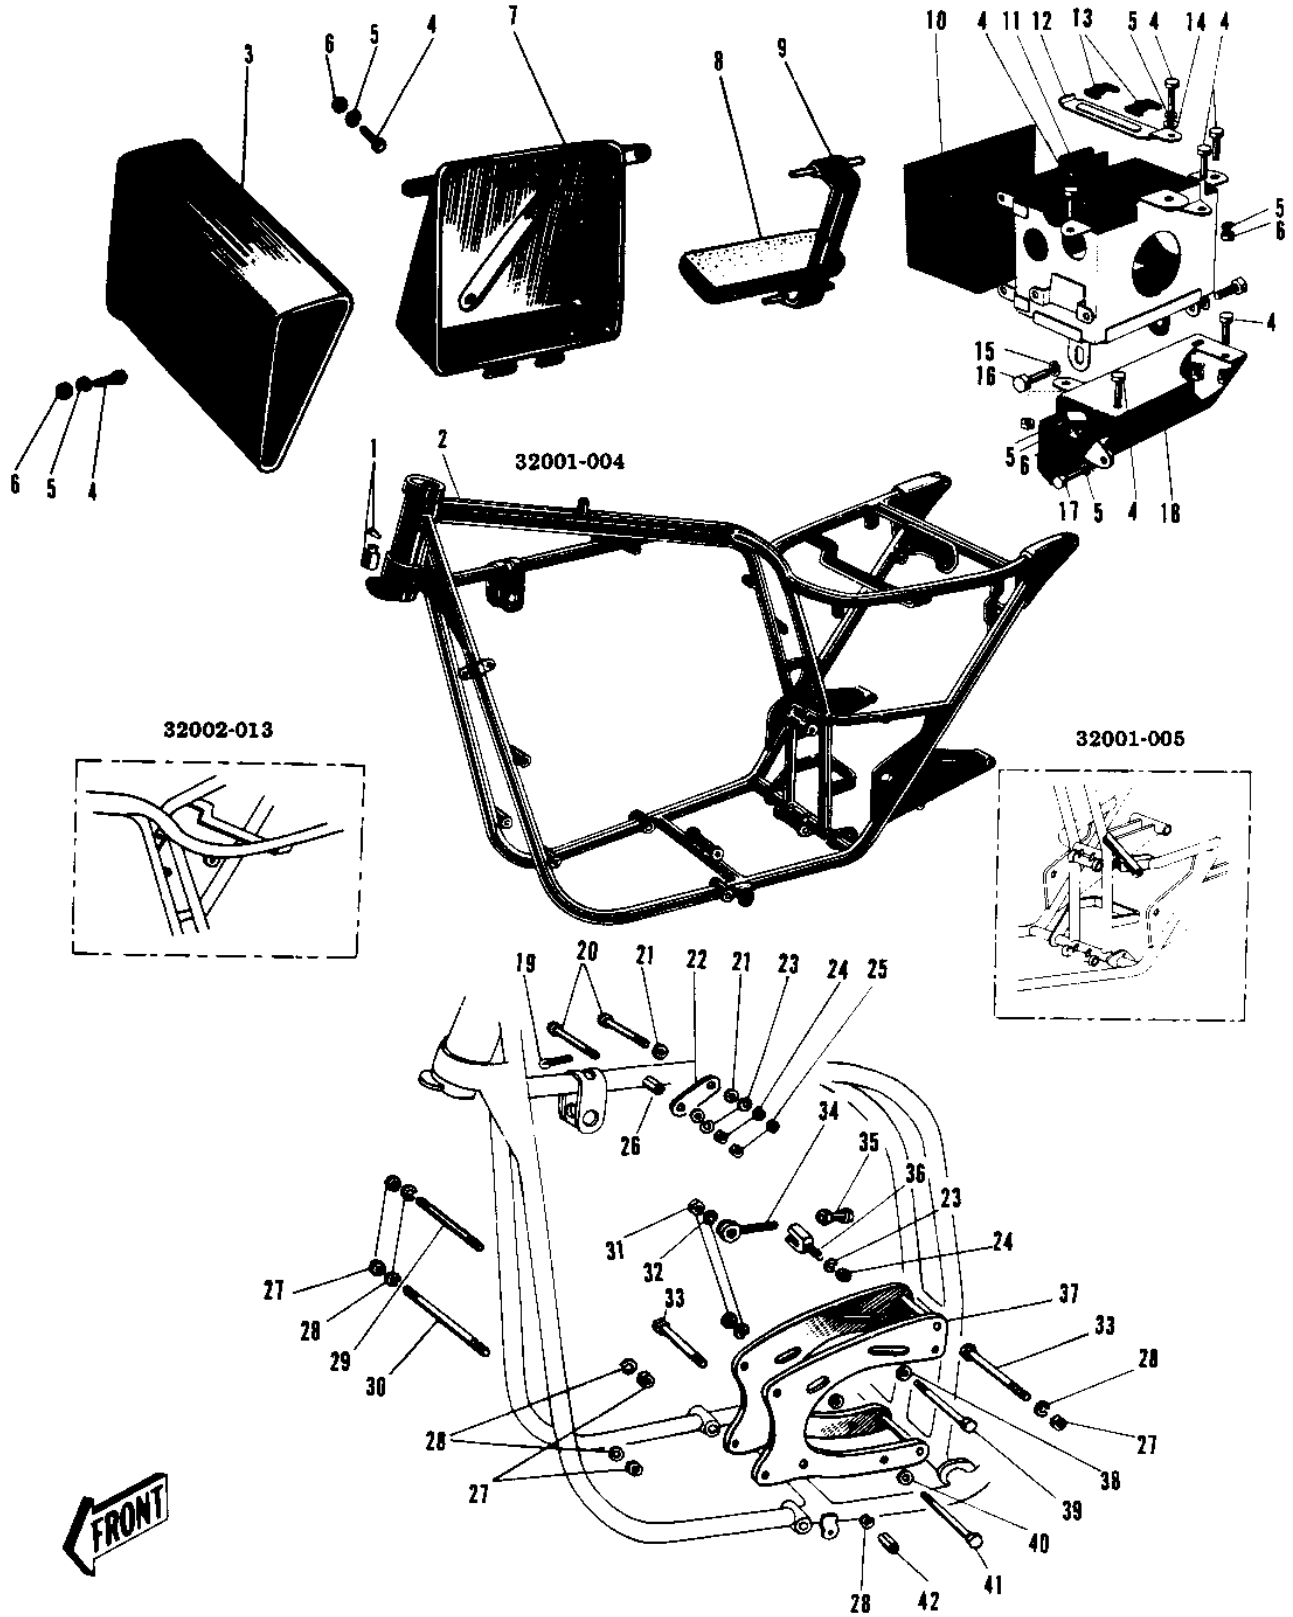

## 1969 Commander PARTS DIAGRAM

FRAME/FRAME FITTINGS

## 1969 Commander PARTS LIST

### FRAME/FRAME FITTINGS

ITEM NAME	PART NUMBER	QUANTITY
LOCK ASSY STEERING (Ref # 1)	27016-013	1
FRAME (Ref # 2)	32001-004	1
FRAME (Ref # 2)	32001-005	1
BOX TOOL (Ref # 3)	32098-003	1
BOX TOOL (Ref # 3)	32098-005	1
BOLT-UPSET,6X12 (Ref # 4)	112G0612	1
WASHER SPRING 6MM (Ref # 5)	461F0600	1
NUT 6MM (Ref # 6)	311B0600	1
CASE BATTERY (Ref # 7)	32097-006	1
MAT BATTERY (Ref # 8)	32103-006	1
BAND BATTERY CLAMP (Ref # 9)	92072-017	1
PIN COTTER 2.0X20 (Ref # 19)	550D2020	1
BOLT ENG UPPER MOUNT (Ref # 20)	92091-015	1
BOLT HEX HEAD 8X63 (Ref # 20)	114G0863	1
WASHER PLAIN 8MM (Ref # 21)	410B0800	1
BRACE CYLINDER HEAD (Ref # 22)	32030-010	1
WASHER SPRING 8MM (Ref # 23)	461F0800	1
NUT,8MM (Ref # 24)	311B0800	1
NUT 8MM (Ref # 25)	318B0800	1
PIECE-CYL HEAD BRACE (Ref # 26)	32030-009	1
NUT,10MM (Ref # 27)	314B1000	1
WASHER SPRING 10MM (Ref # 28)	461F1000	1
BOLT ENGINE MOUNT A (Ref # 29)	92091-006	1
BOLT ENGINE MOUNT B (Ref # 30)	92091-007	1
NUT MISSION CASE LOW (Ref # 31)	92016-020	1
WASHER SPRING 12MM (Ref # 32)	461F1200	1
BOLT HEX HEAD 10X95 (Ref # 33)	113B1095	1
SCREW PRMRY CHAIN ADJ (Ref # 34)	32107-001	1
NUT PRIMARY CHAIN ADJ (Ref # 35)	92016-017	1

## 1969 Commander PARTS LIST

FRAME/FRAME FITTINGS

ITEM NAME	PART NUMBER	QUANTITY
HOLDER PRI CHAIN ADJ (Ref # 36)	32108-001	1
PLATE MISSION CSE HLD (Ref # 37)	32031-001	1
WSHR MISSION CASE UPP (Ref # 38)	92022-094	1
BOLT MISSION CASE UPP (Ref # 39)	92003-021	1
WASHER PLAIN 12MM (Ref # 40)	411B1200	2
BOLT MISSION CASE LOW (Ref # 41)	92003-020	1
NUT CHAIN CASE MOUNT (Ref # 42)	92016-018	1