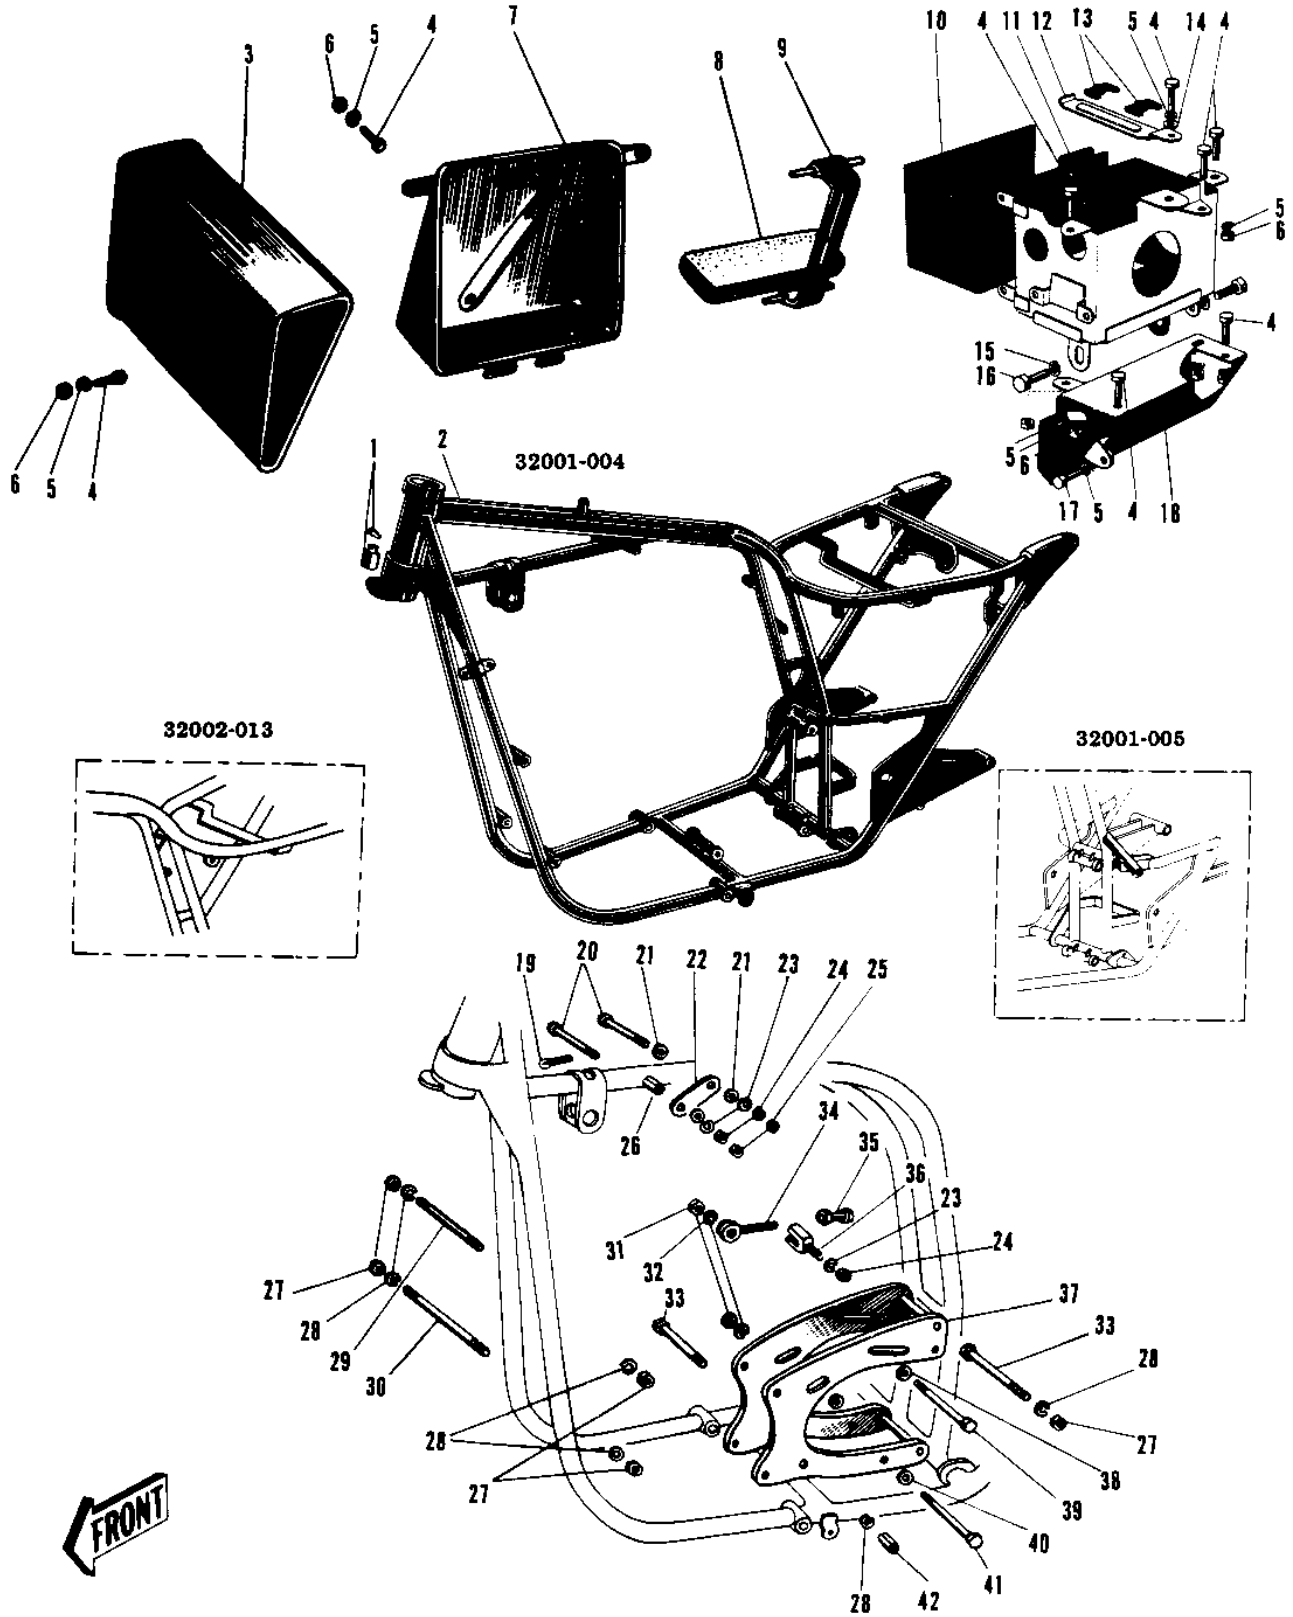

1969 W1SS PARTS DIAGRAM

FRAME/FRAME FITTINGS

1969 W1SS PARTS LIST

FRAME/FRAME FITTINGS

ITEM NAME	PART NUMBER	QUANTITY
LOCK ASSY STEERING (Ref # 1)	27016-013	1
FRAME (Ref # 2)	32001-004	1
FRAME (Ref # 2)	32001-005	1
BOX TOOL (Ref # 3)	32098-003	1
BOX TOOL (Ref # 3)	32098-005	1
BOLT-UPSET,6X12 (Ref # 4)	112G0612	1
WASHER SPRING 6MM (Ref # 5)	461F0600	1
NUT 6MM (Ref # 6)	311B0600	1
CASE BATTERY (Ref # 7)	32097-006	1
MAT BATTERY (Ref # 8)	32103-006	1
BAND BATTERY CLAMP (Ref # 9)	92072-017	1
PIN COTTER 2.0X20 (Ref # 19)	550D2020	1
BOLT ENG UPPER MOUNT (Ref # 20)	92091-015	1
BOLT HEX HEAD 8X63 (Ref # 20)	114G0863	1
WASHER PLAIN 8MM (Ref # 21)	410B0800	1
BRACE CYLINDER HEAD (Ref # 22)	32030-010	1
WASHER SPRING 8MM (Ref # 23)	461F0800	1
NUT,8MM (Ref # 24)	311B0800	1
NUT 8MM (Ref # 25)	318B0800	1
PIECE-CYL HEAD BRACE (Ref # 26)	32030-009	1
NUT,10MM (Ref # 27)	314B1000	1
WASHER SPRING 10MM (Ref # 28)	461F1000	1
BOLT ENGINE MOUNT A (Ref # 29)	92091-006	1
BOLT ENGINE MOUNT B (Ref # 30)	92091-007	1
NUT MISSION CASE LOW (Ref # 31)	92016-020	1
WASHER SPRING 12MM (Ref # 32)	461F1200	1
BOLT HEX HEAD 10X95 (Ref # 33)	113B1095	1
SCREW PRMRY CHAIN ADJ (Ref # 34)	32107-001	1
NUT PRIMARY CHAIN ADJ (Ref # 35)	92016-017	1

1969 W1SS PARTS LIST

FRAME/FRAME FITTINGS

ITEM NAME	PART NUMBER	QUANTITY
HOLDER PRI CHAIN ADJ (Ref # 36)	32108-001	1
PLATE MISSION CSE HLD (Ref # 37)	32031-001	1
WSHR MISSION CASE UPP (Ref # 38)	92022-094	1
BOLT MISSION CASE UPP (Ref # 39)	92003-021	1
WASHER PLAIN 12MM (Ref # 40)	411B1200	2
BOLT MISSION CASE LOW (Ref # 41)	92003-020	1
NUT CHAIN CASE MOUNT (Ref # 42)	92016-018	1